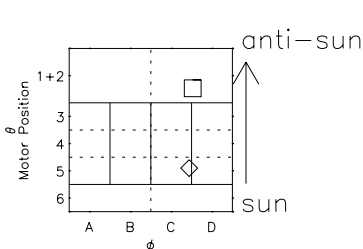

Galileo EPD Real Elevation Anisotropies 96153

Software Version: RTELEV_NORM V 1.20
 Data Production: 06-03-00
 Plot Production: Fri Sep 14 06:08:15 2001
 Color File: wondr3
 Geofactor File: 1.1

- ◇ = Jupiter look direction
- = Corotation look direction