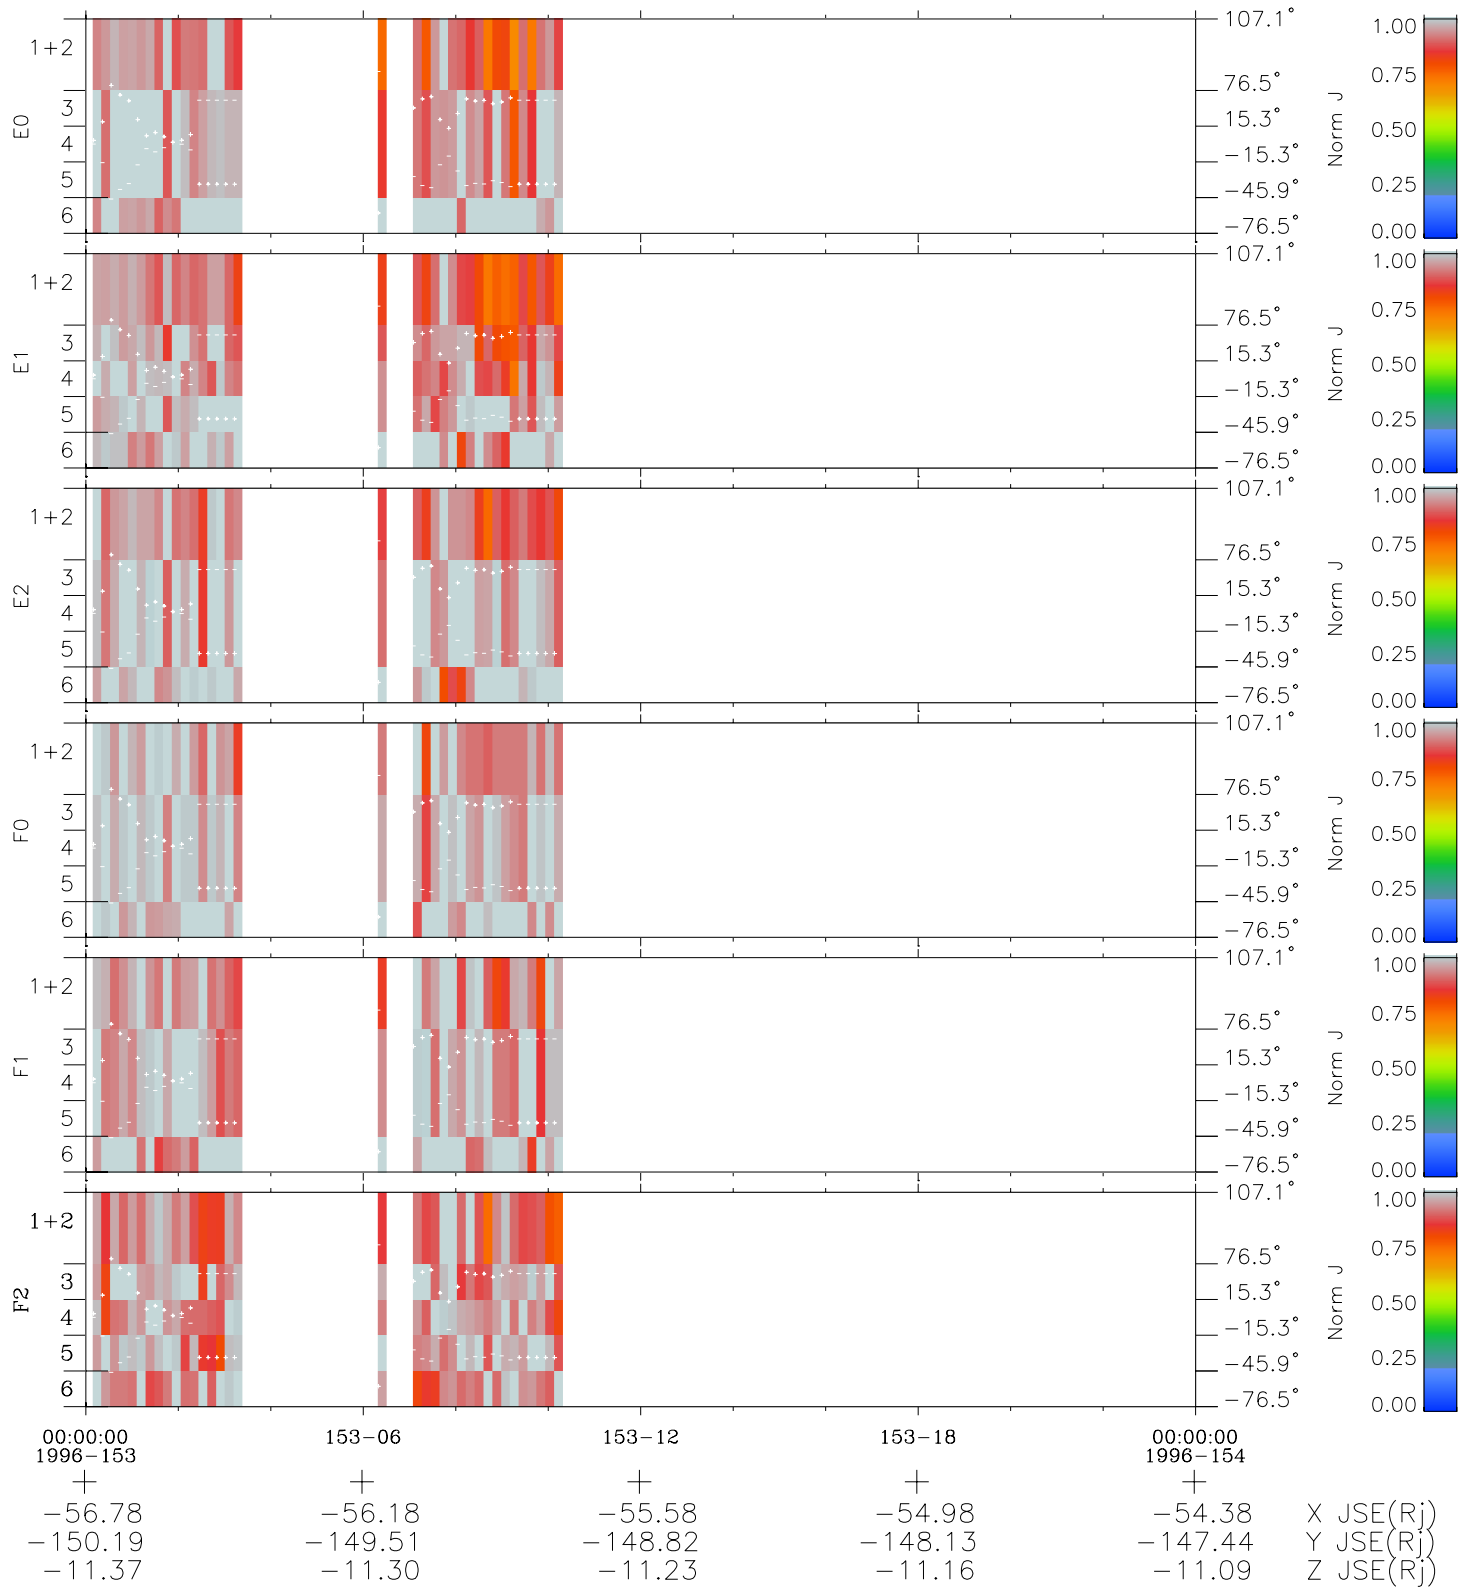

Galileo EPD Real Elevation Anisotropies 96153

Software Version: RTELEV_NORM V 1.20
 Data Production: 06-03-00
 Plot Production: Fri Sep 14 06:08:15 2001
 Color File: wondr3
 Geofactor File: 1.1

- ◇ = Jupiter look direction
- = Corotation look direction