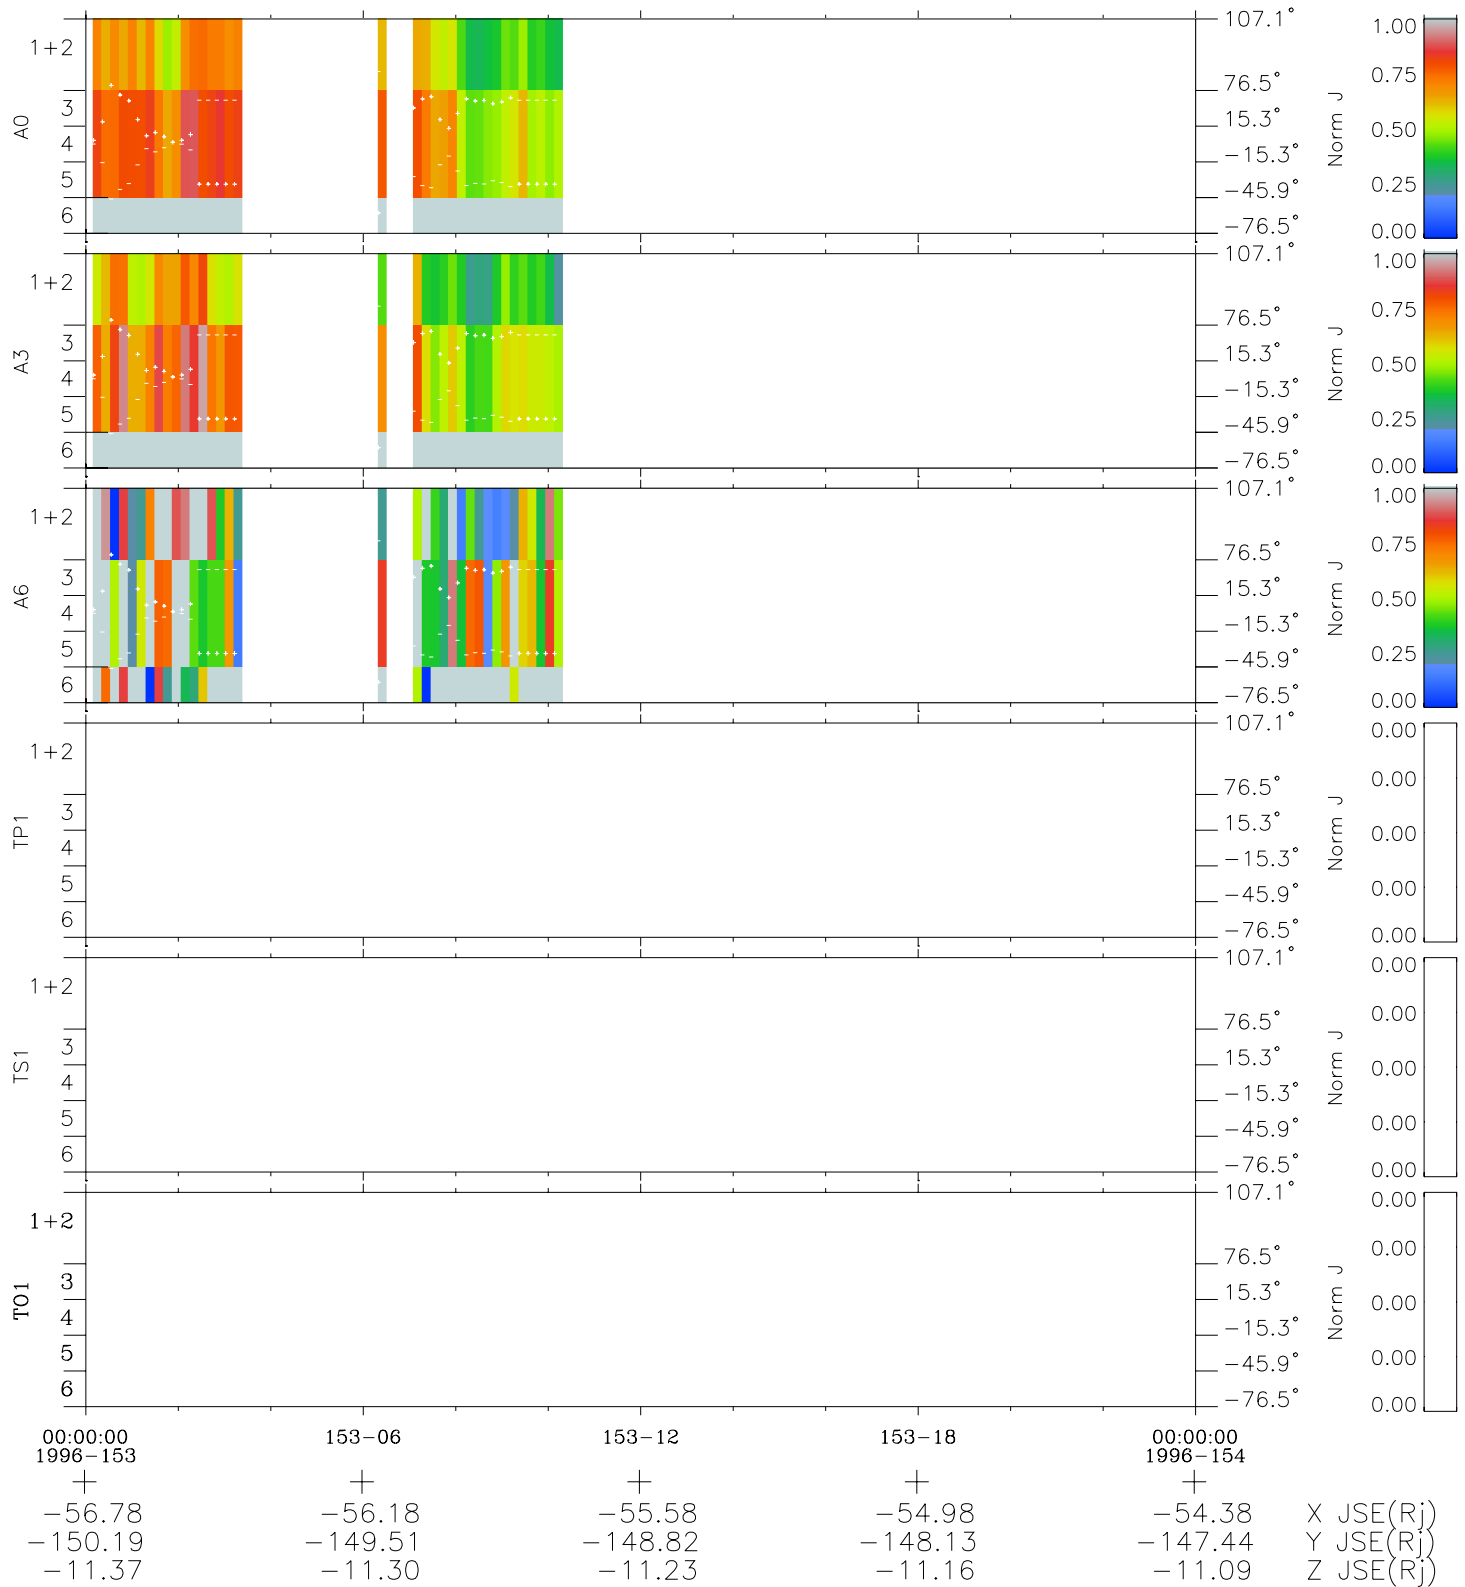

# Galileo EPD Real Elevation Anisotropies 96153

Software Version: RTELEV\_NORM V 1.20  
 Data Production: 06-03-00  
 Plot Production: Fri Sep 14 06:08:13 2001  
 Color File: wondr3  
 Geofactor File: 1.1

- ◇ = Jupiter look direction
- = Corotation look direction