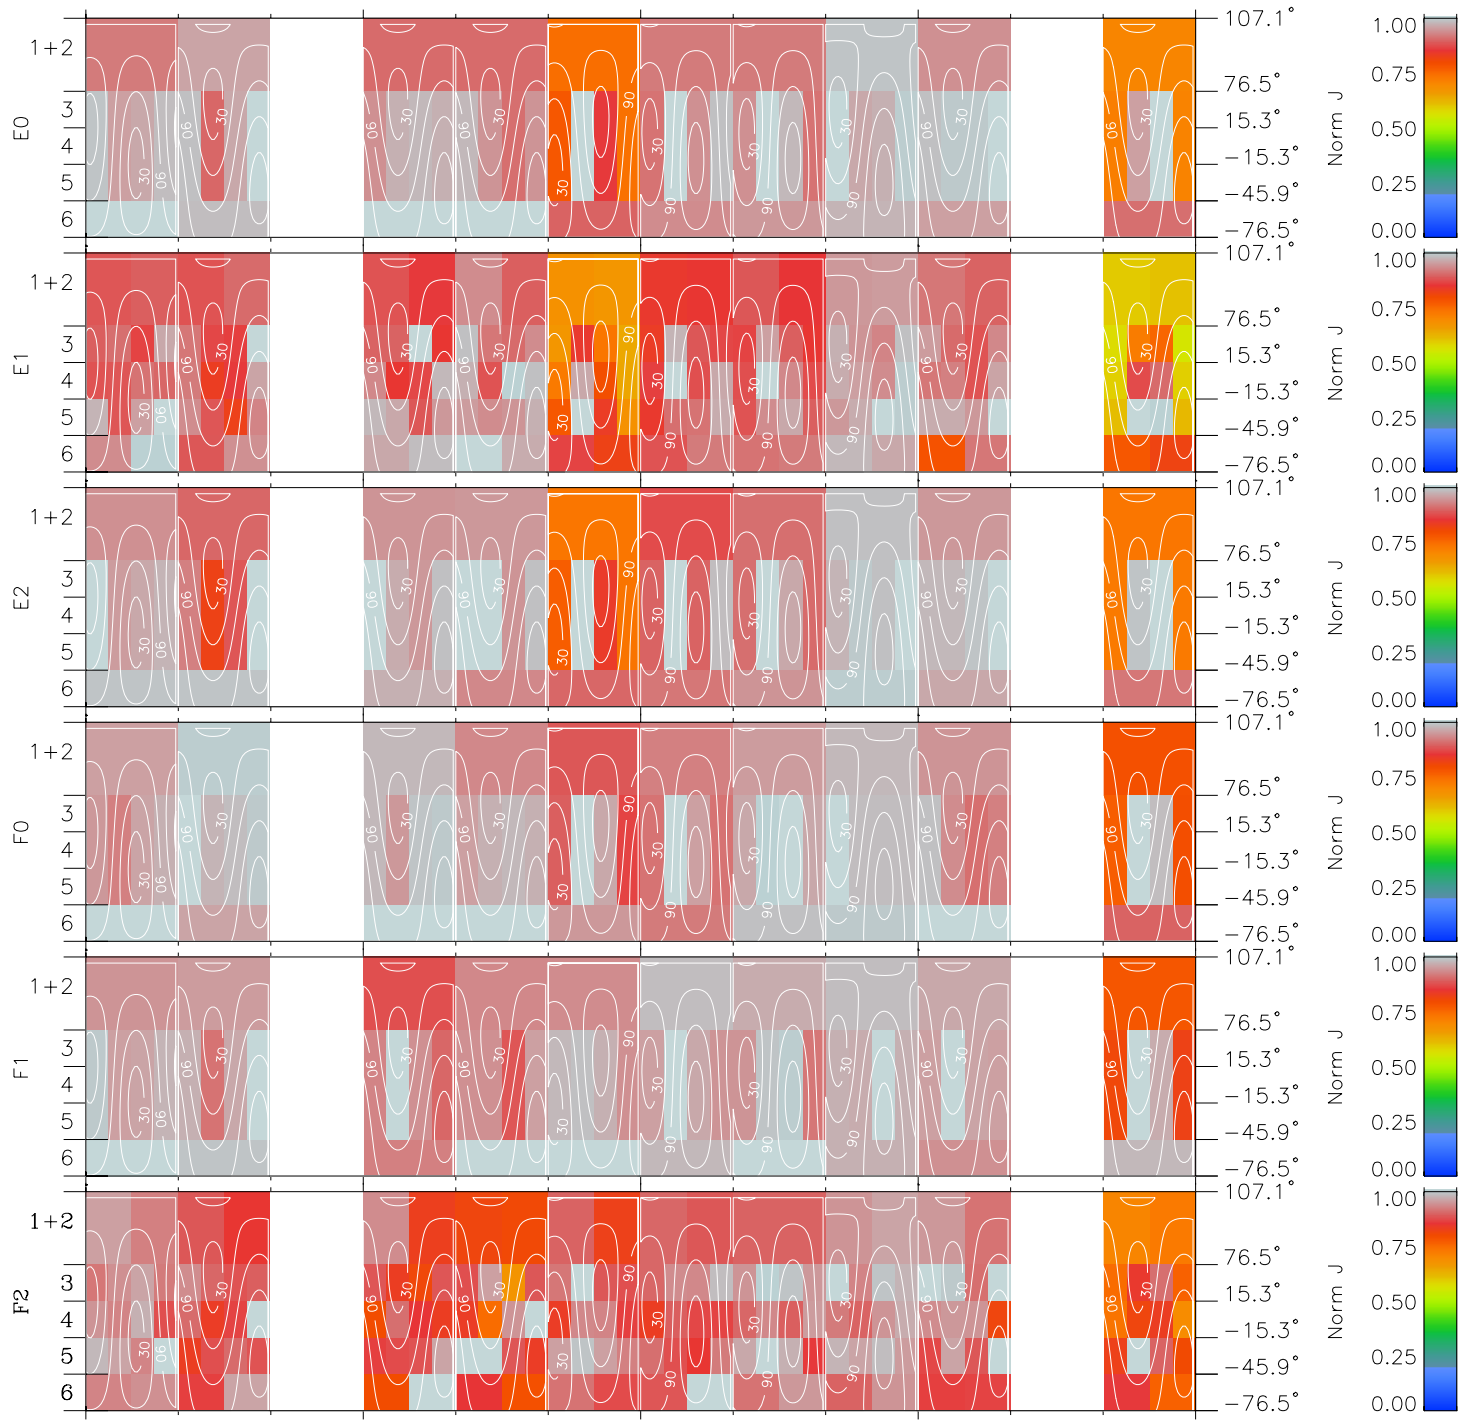

Galileo EPD Real Time All-Sky Anisotropies 96152

Software Version: RTSKY_NORM V 1.20
 Data Production: 06-03-00
 Plot Production: Fri Sep 14 06:01:23 2001
 Color File: wondr3
 Geofactor File: 1.1

00:00:00 1996-152	152-06	152-12	152-18	00:00:00 1996-153	
+	+	+	+	+	
-59.14	-58.55	-57.97	-57.37	-56.78	X JSE(R _j)
-152.88	-152.21	-151.55	-150.87	-150.19	Y JSE(R _j)
-11.65	-11.58	-11.51	-11.44	-11.37	Z JSE(R _j)

- ◇ = Jupiter look direction
- = Corotation look direction