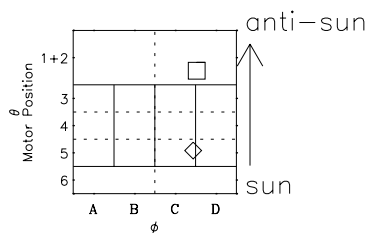

Galileo EPD Real-Time Omni 96152

Software Version: RTLINE_OMNI V 1.20
Data Production: 06-03-00
Plot Production: Fri Sep 14 06:02:14 2001

- ◇ = Jupiter look direction
- = Corotation look direction