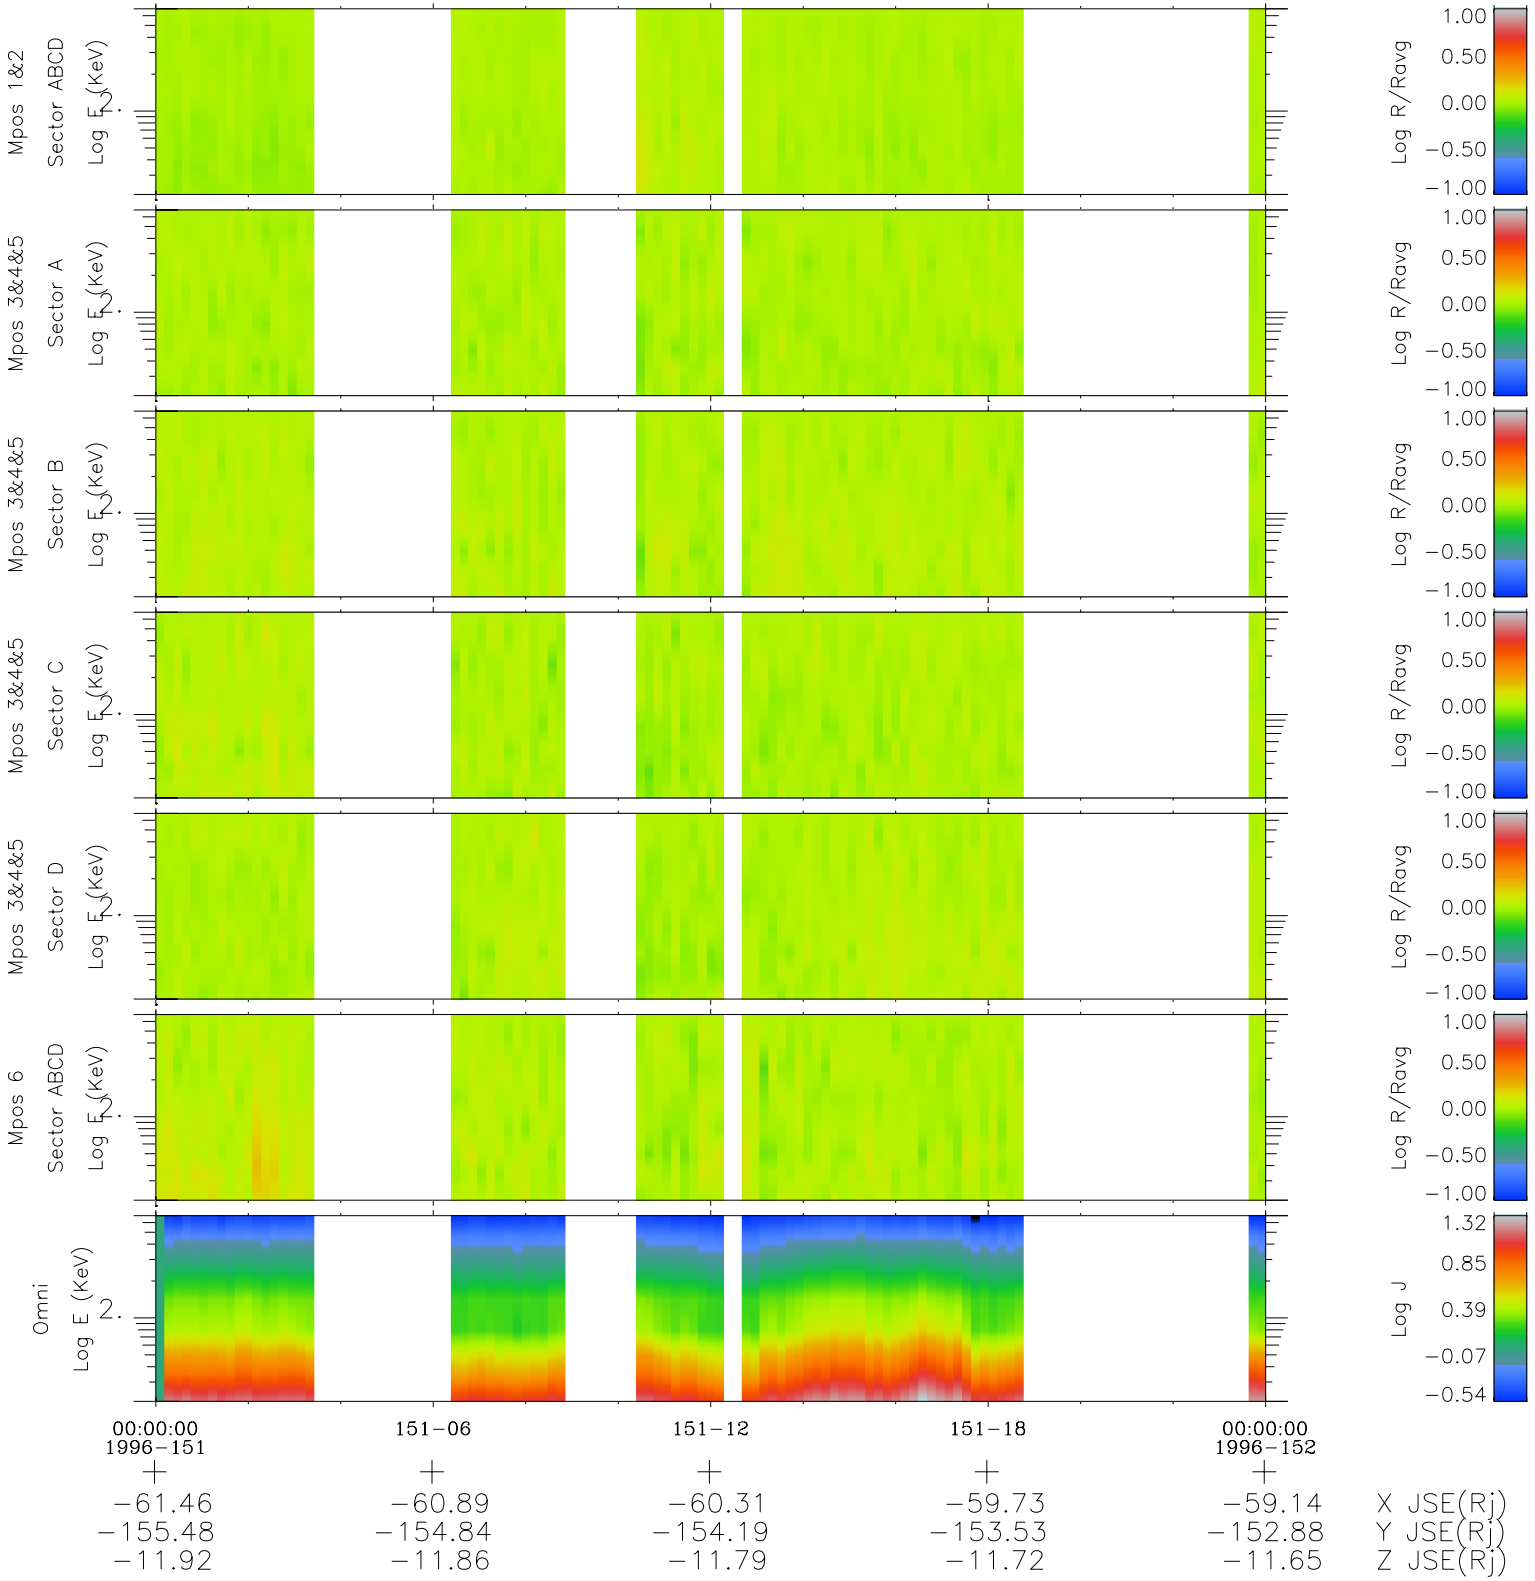

Galileo EPD Real Time R6 Electrons Spectra 96151

Software Version: RTSPEC_R6 V 1.20
 Data Production: 06-03-00
 Plot Production: Fri Sep 14 05:53:50 2001
 Color File: wondr3
 Geofactor File: 1.1

◇ = Jupiter look direction
 □ = Corotation look direction