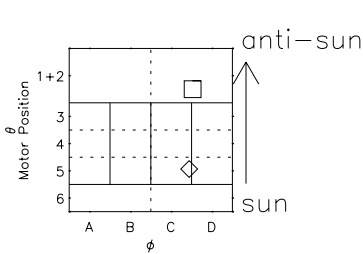

Galileo EPD Real Time R6 Electrons Spectra 96151

Software Version: RTSPEC_R6 V 1.20
 Data Production: 06-03-00
 Plot Production: Fri Sep 14 05:53:50 2001
 Color File: wondr3
 Geofactor File: 1.1

◇ = Jupiter look direction
 □ = Corotation look direction