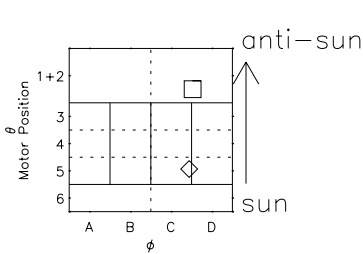

Galileo EPD Real Time All-Sky Anisotropies 96151

Software Version: RTSKY_NORM V 1.20
 Data Production: 06-03-00
 Plot Production: Fri Sep 14 05:54:24 2001
 Color File: wondr3
 Geofactor File: 1.1

- ◇ = Jupiter look direction
- = Corotation look direction