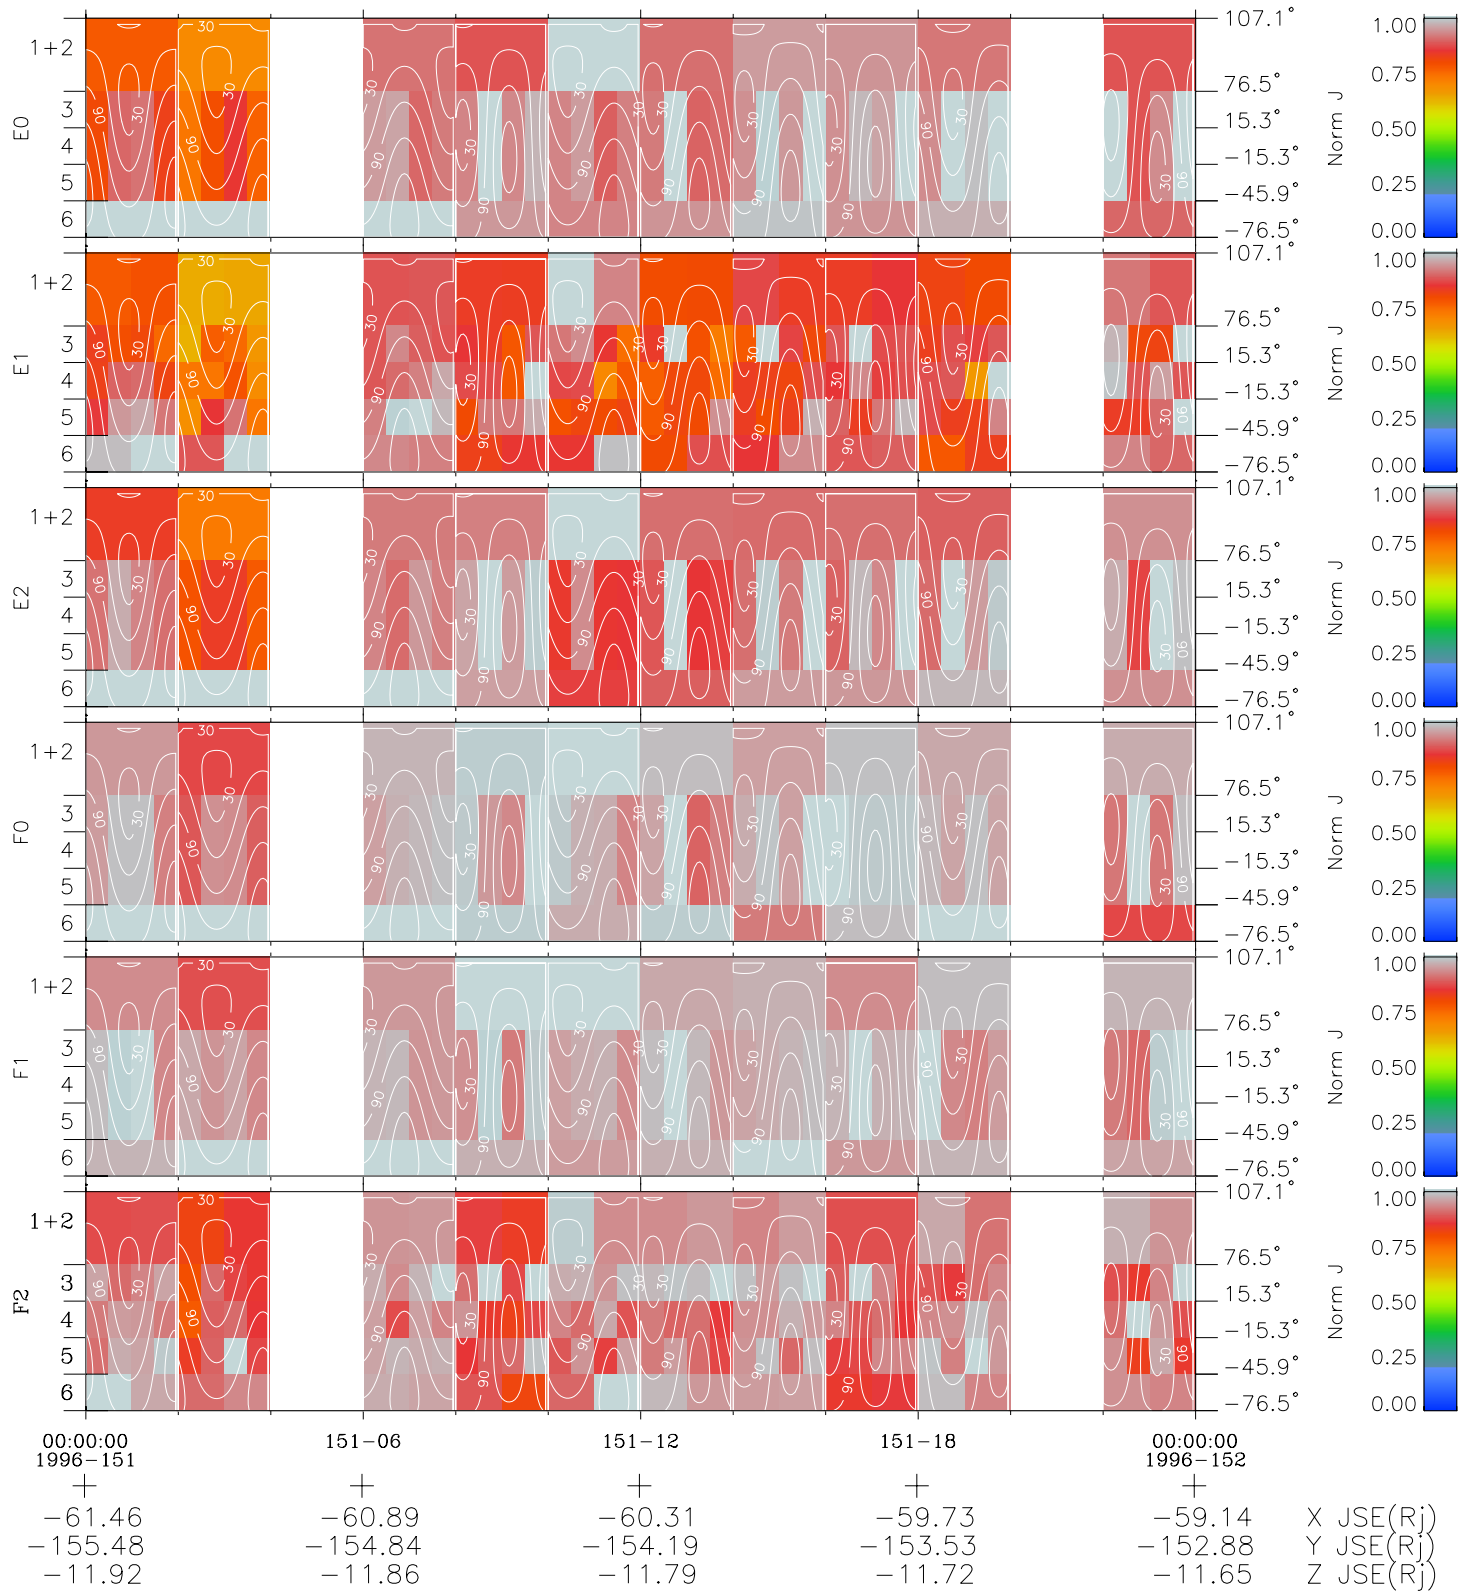

Galileo EPD Real Time All-Sky Anisotropies 96151

Software Version: RTSKY_NORM V 1.20
 Data Production: 06-03-00
 Plot Production: Fri Sep 14 05:54:24 2001
 Color File: wondr3
 Geofactor File: 1.1

- ◇ = Jupiter look direction
- = Corotation look direction