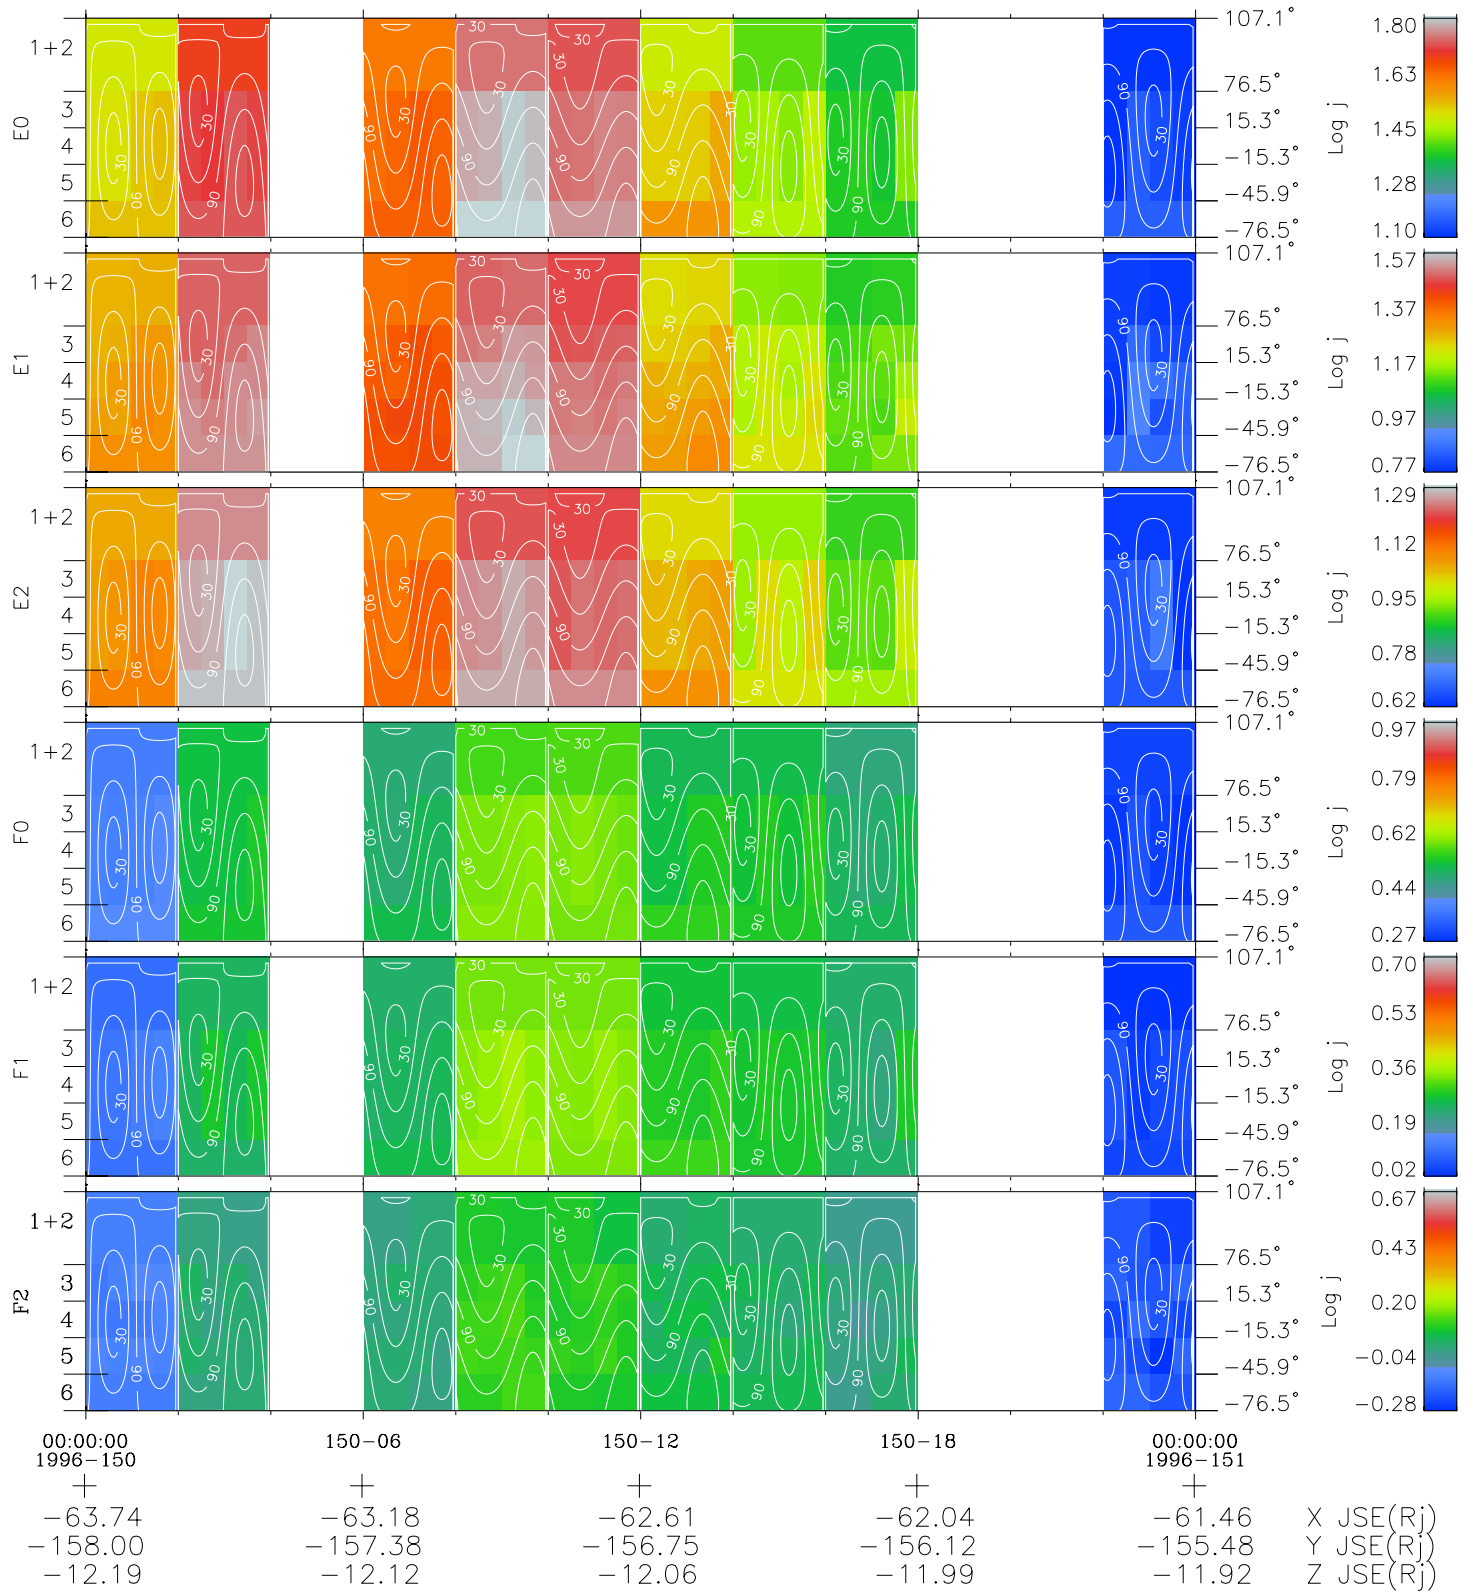

Galileo EPD Real Time All-Sky Anisotropies 96150

Software Version: RTSKY_FLUX V 1.20
 Data Production: 06-03-00
 Plot Production: Fri Sep 14 05:47:20 2001
 Color File: wondr3
 Geofactor File: 1.1

- ◇ = Jupiter look direction
- = Corotation look direction