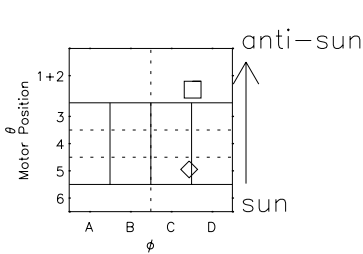

Galileo EPD Real Time All-Sky Anisotropies 96150

Software Version: RTSKY_FLUX V 1.20
 Data Production: 06-03-00
 Plot Production: Fri Sep 14 05:47:20 2001
 Color File: wondr3
 Geofactor File: 1.1

- ◇ = Jupiter look direction
- = Corotation look direction