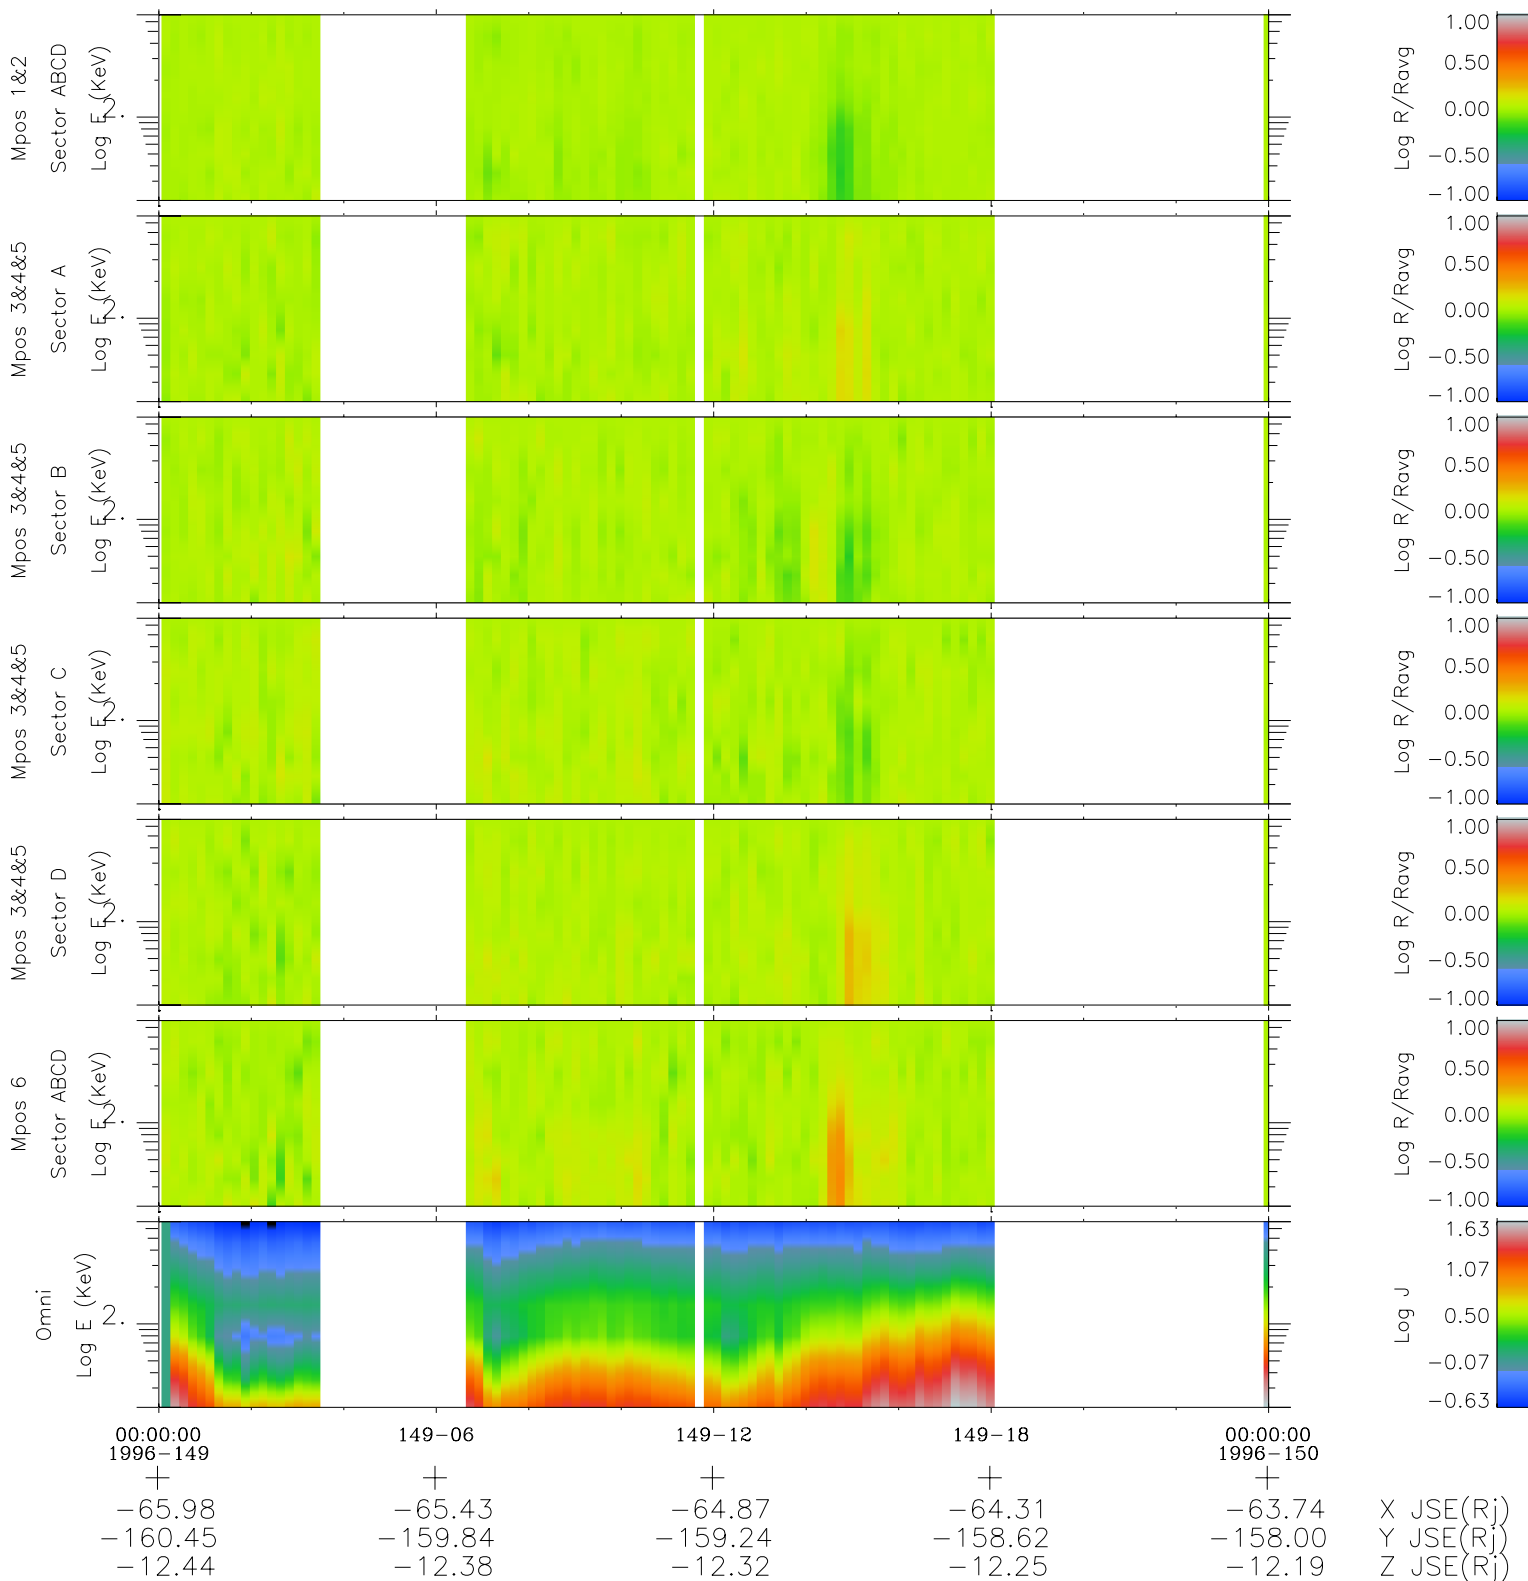

# Galileo EPD Real Time R6 Electrons Spectra 96149

Software Version: RTSPEC\_R6 V 1.20  
 Data Production: 06-03-00  
 Plot Production: Fri Sep 14 05:39:55 2001  
 Color File: wondr3  
 Geofactor File: 1.1

◇ = Jupiter look direction  
 □ = Corotation look direction