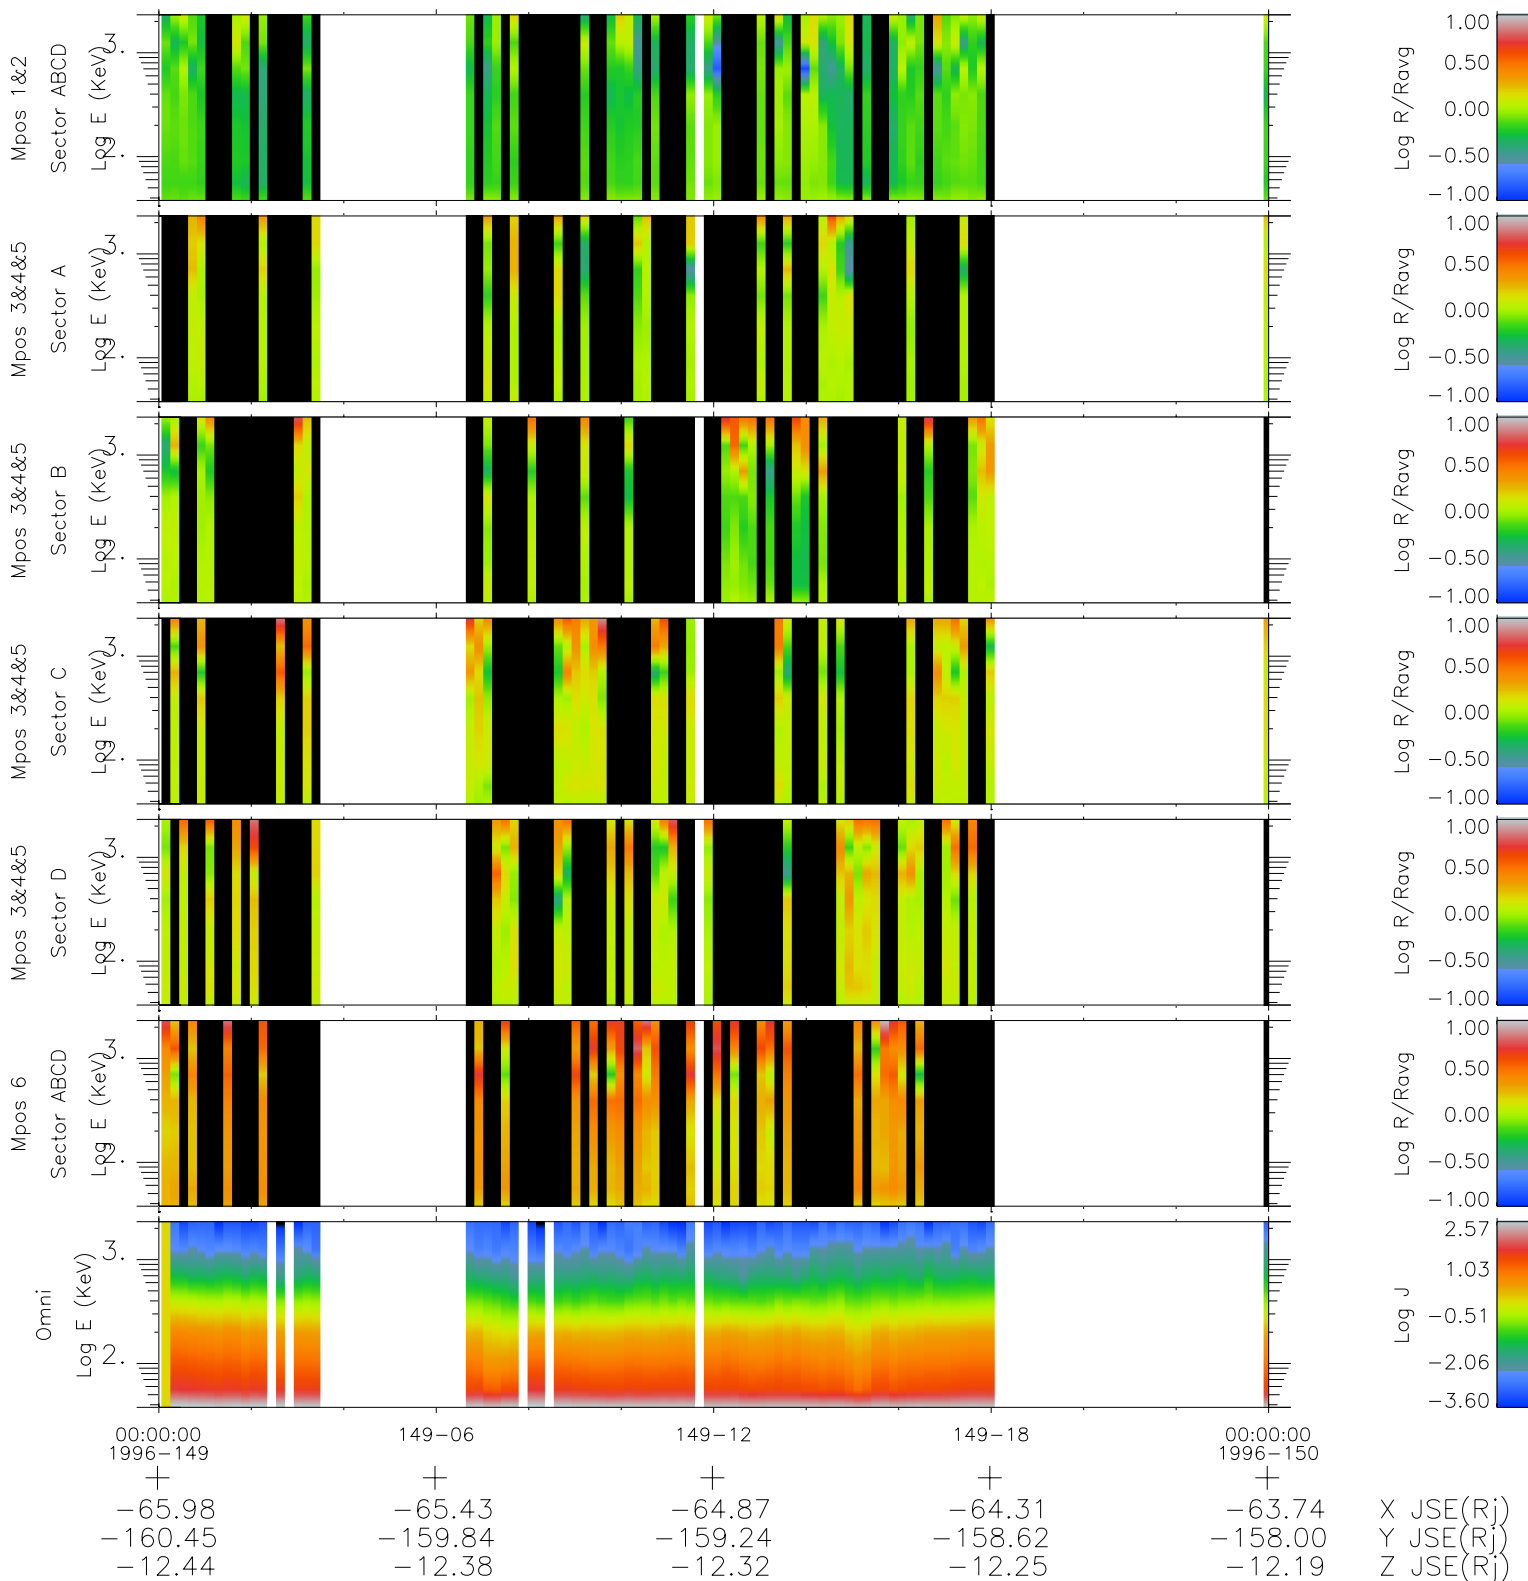

Galileo EPD Real Time R6 Ions Spectra 96149

Software Version: RTSPEC_R6 V 1.20
 Data Production: 06-03-00
 Plot Production: Fri Sep 14 05:39:49 2001
 Color File: wondr3
 Geofactor File: 1.1

◇ = Jupiter look direction
 □ = Corotation look direction