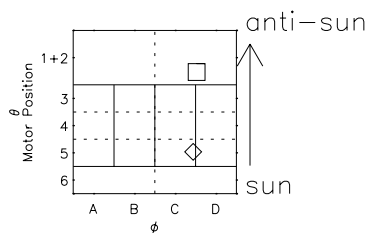

Galileo EPD Real Time R6 Ions Spectra 96149

Software Version: RTSPEC_R6 V 1.20
 Data Production: 06-03-00
 Plot Production: Fri Sep 14 05:39:49 2001
 Color File: wondr3
 Geofactor File: 1.1

◇ = Jupiter look direction
 □ = Corotation look direction