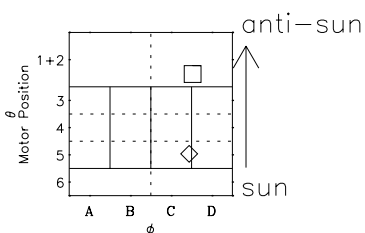

Galileo EPD Real-Time Six-Sector 96149

Software Version: RTLINE_R6 V 1.20
Data Production: 06-03-00
Plot Production: Fri Sep 14 05:41:27 2001

◇ = Jupiter look direction
□ = Corotation look direction