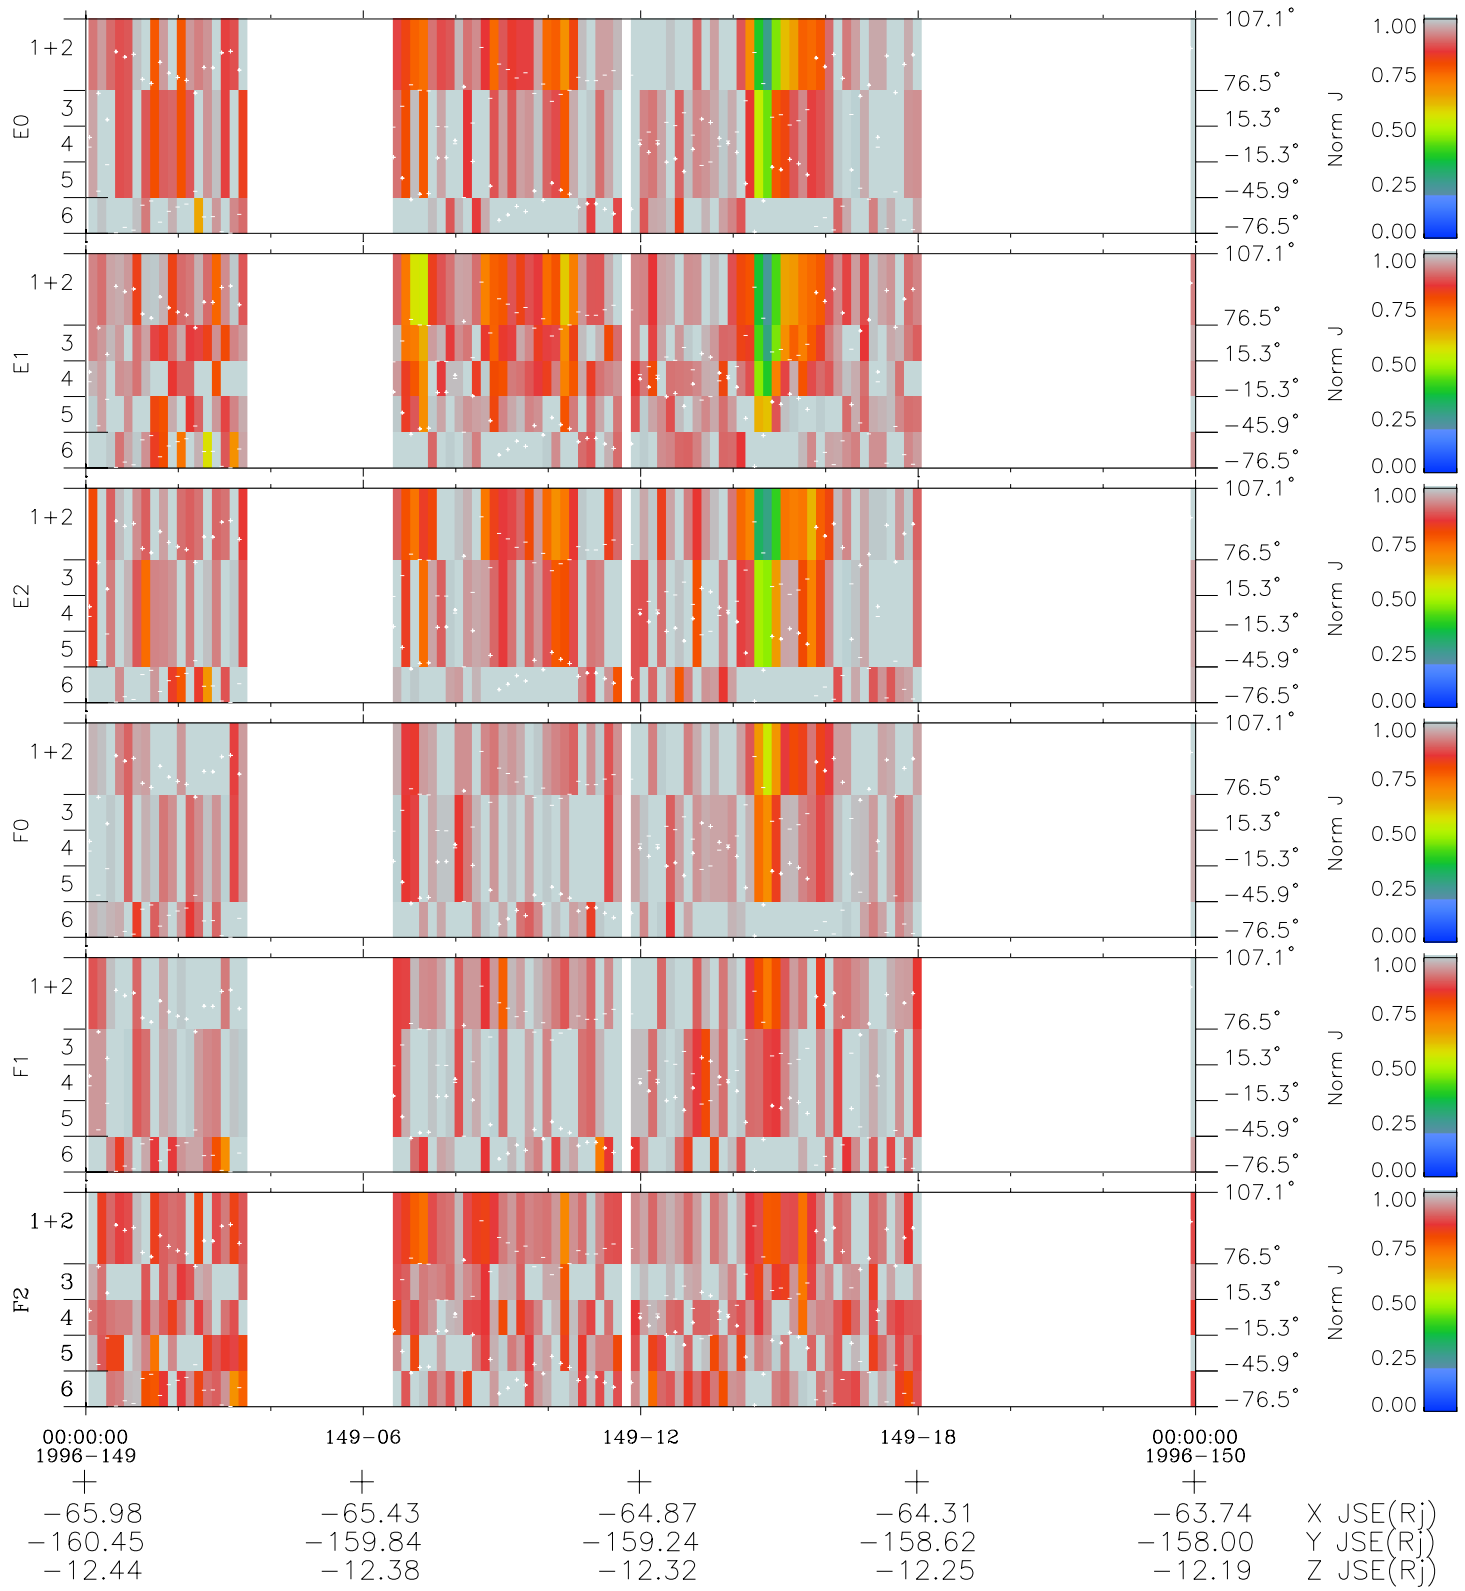

Galileo EPD Real Elevation Anisotropies 96149

Software Version: RTELEV_NORM V 1.20
 Data Production: 06-03-00
 Plot Production: Fri Sep 14 05:40:54 2001
 Color File: wondr3
 Geofactor File: 1.1

◇ = Jupiter look direction
 □ = Corotation look direction