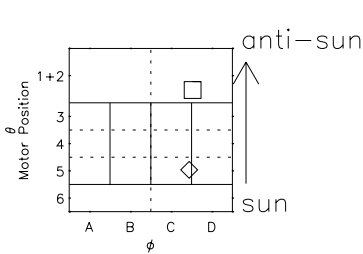

Galileo EPD Real Elevation Anisotropies 96149

Software Version: RTELEV_NORM V 1.20
 Data Production: 06-03-00
 Plot Production: Fri Sep 14 05:40:54 2001
 Color File: wondr3
 Geofactor File: 1.1

◇ = Jupiter look direction
 □ = Corotation look direction