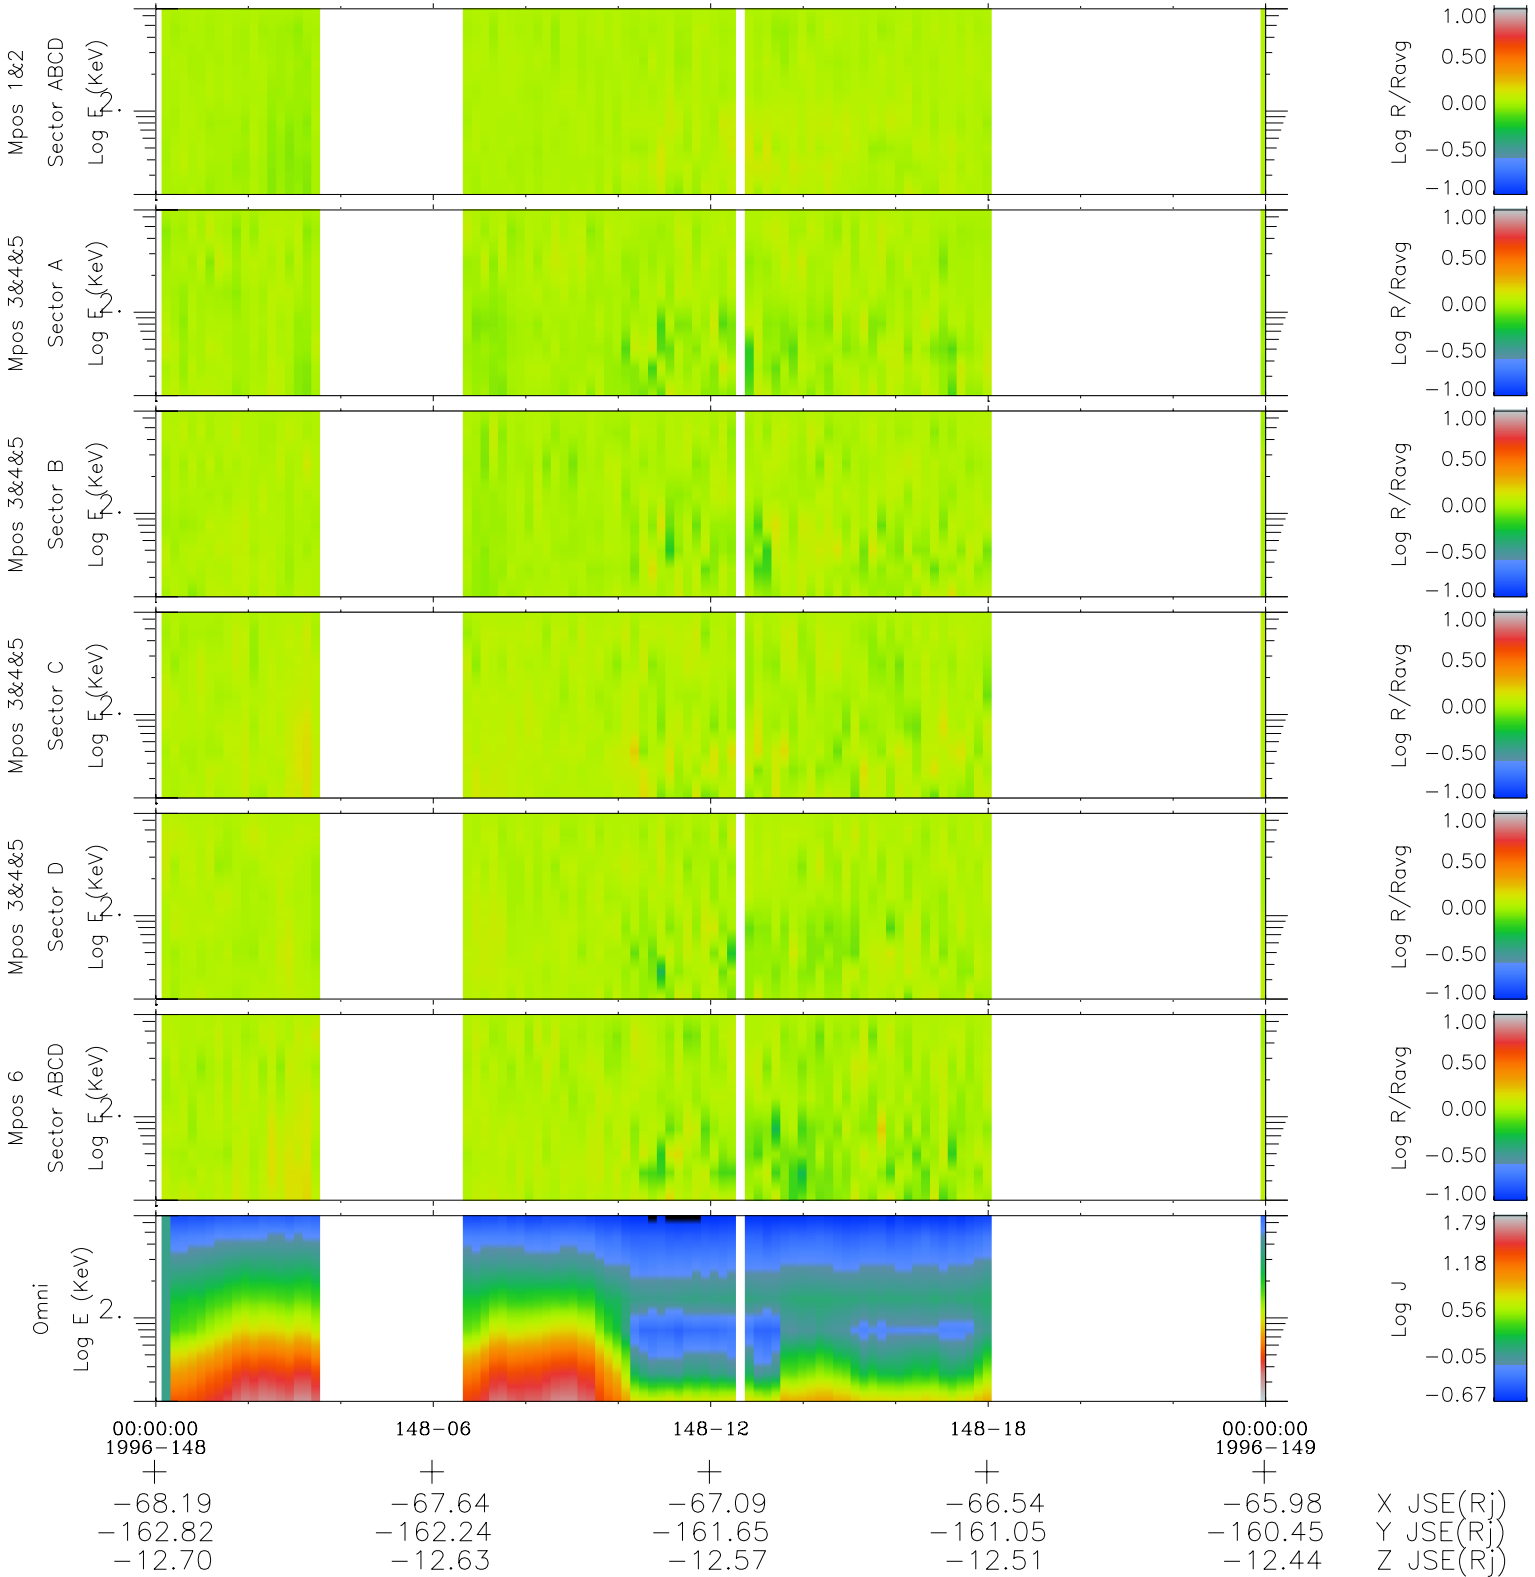

Galileo EPD Real Time R6 Electrons Spectra 96148

Software Version: RTSPEC_R6 V 1.20
 Data Production: 06-03-00
 Plot Production: Fri Sep 14 05:32:48 2001
 Color File: wondr3
 Geofactor File: 1.1

- ◇ = Jupiter look direction
- = Corotation look direction