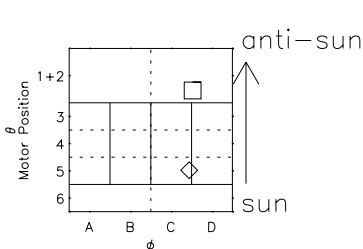

Galileo EPD Real Time R6 Electrons Spectra 96148

Software Version: RTSPEC_R6 V 1.20
 Data Production: 06-03-00
 Plot Production: Fri Sep 14 05:32:48 2001
 Color File: wondr3
 Geofactor File: 1.1

- ◇ = Jupiter look direction
- = Corotation look direction