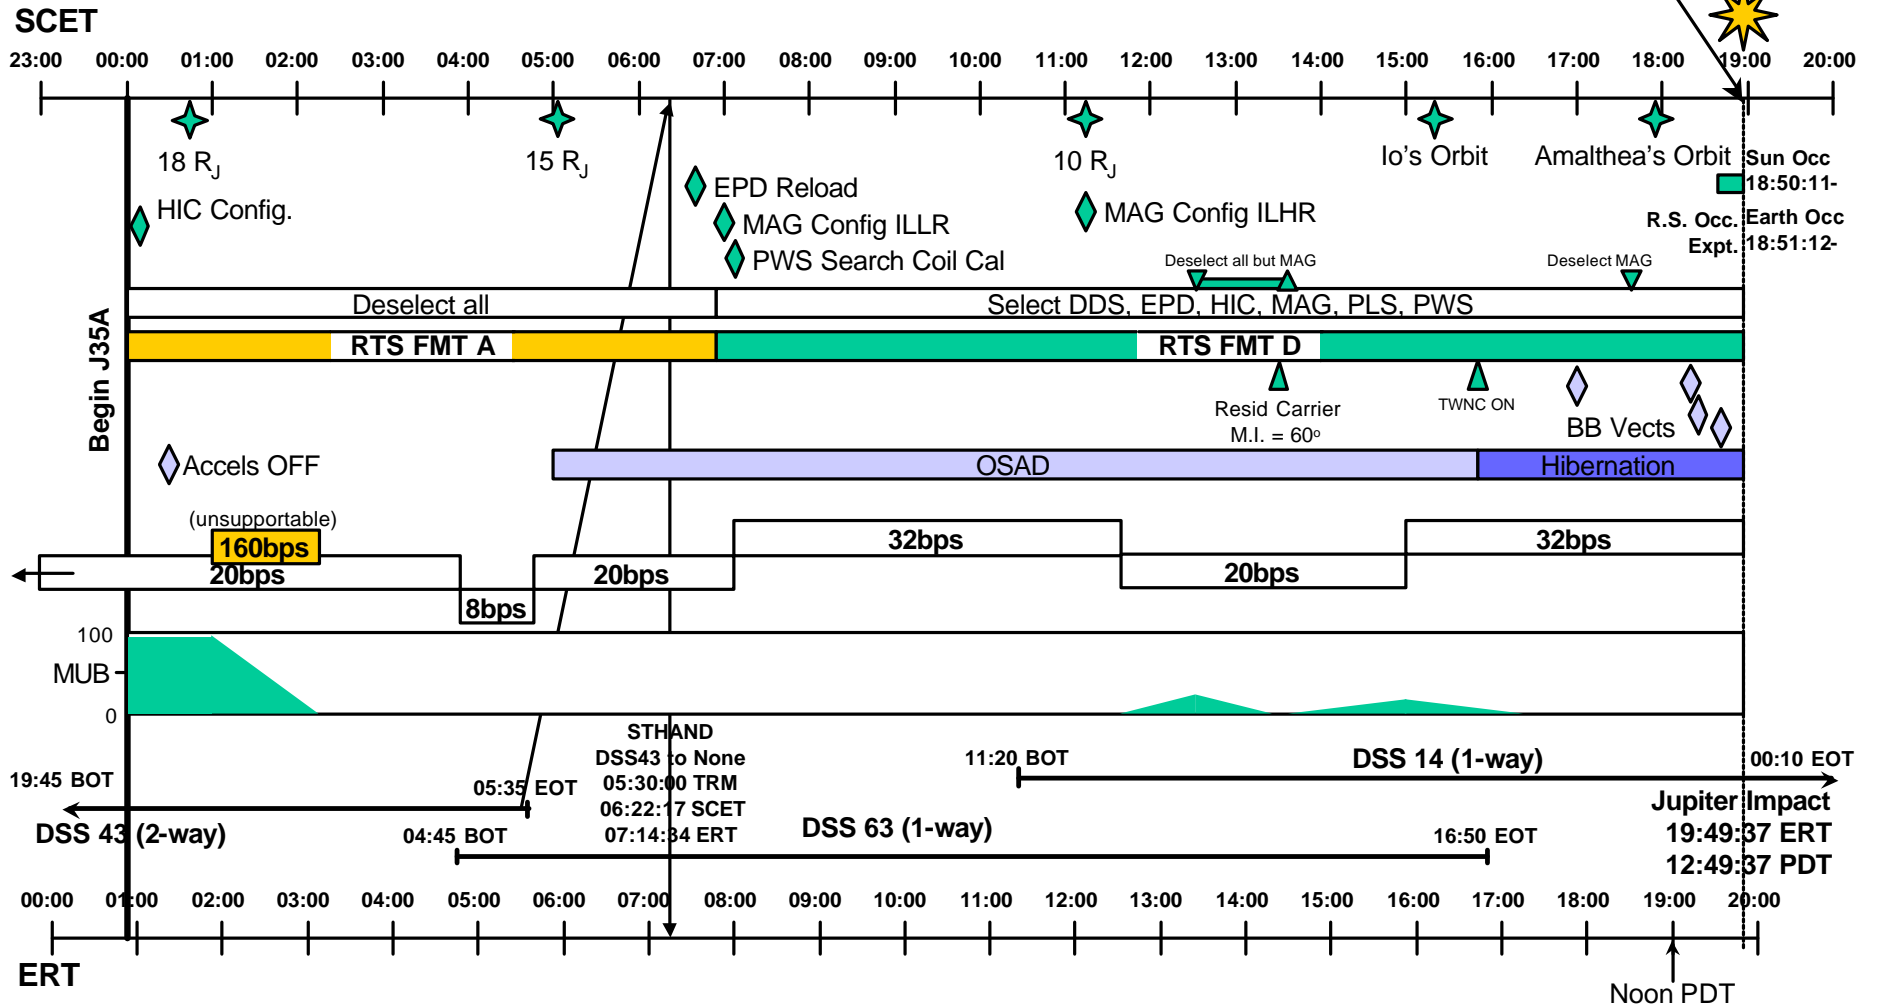

J35A Encounter Timing

Based upon Trajectory T-030129

DOY 03-264
 Sunday, September 21
 OWLT = 00:52:17

Jupiter Impact
 03-264/18:57:20 SCET

Note: DSN coverage shown is based upon View Periods, not Allocations.

BMcL/SST
 02/27/03