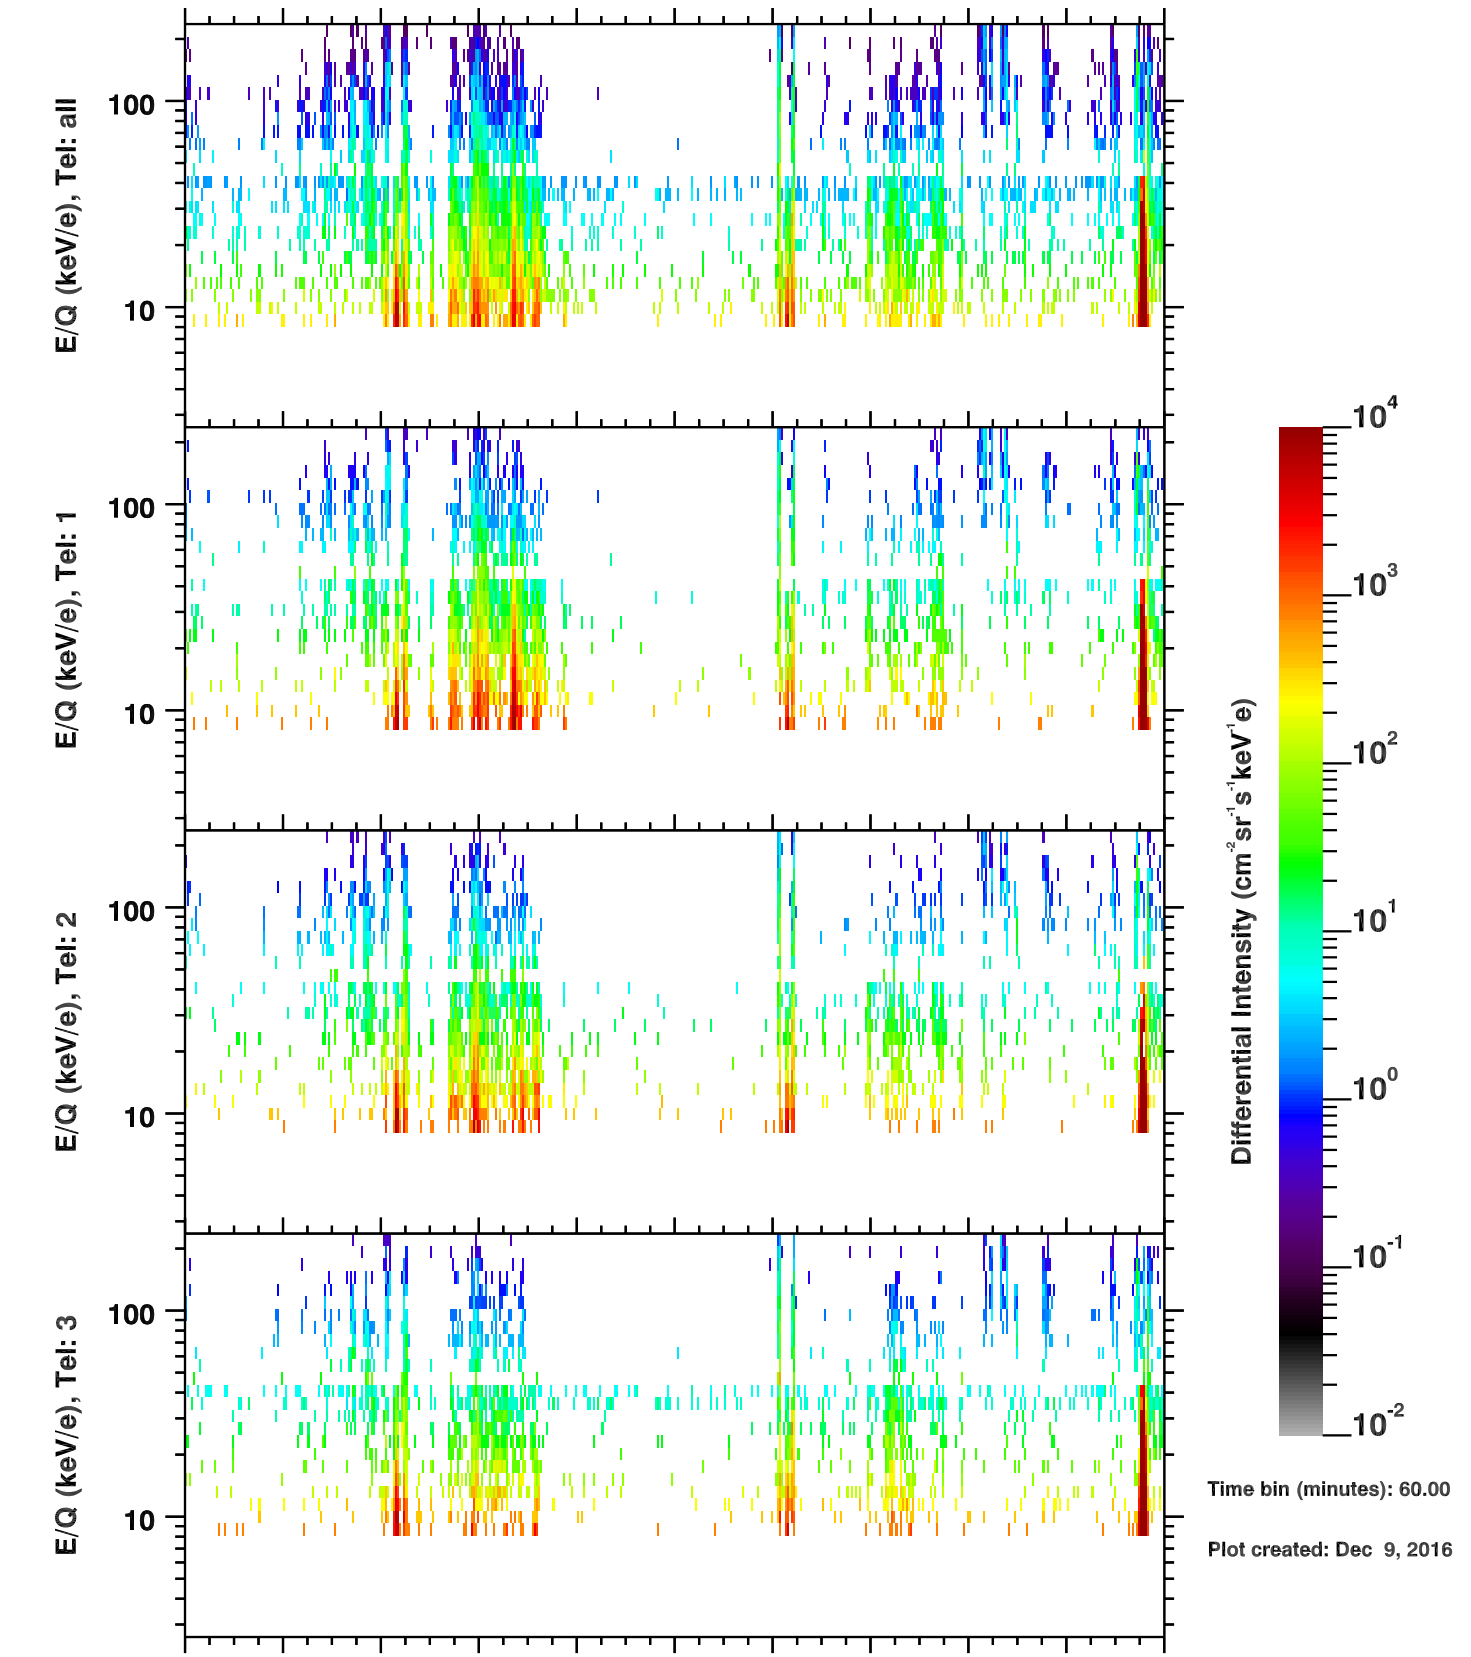

Cassini/CHEMS | W+ Flux

Time bin (minutes): 60.00

Plot created: Dec 9, 2016

	320	322	324	326	328	330	332	334	336	338	340
R(Rs)	21.8	19.3	6.4	16.2	21.8	19.2	6.0	16.4	21.3	16.4	7.5
Lat(°)	10.0	29.7	58.6	-13.3	10.3	30.1	56.7	-12.7	9.4	29.5	-42.6
LT(dec.h)	2.0	2.9	9.4	1.1	2.0	2.9	9.9	1.1	1.9	2.7	23.8
Dipole L	22.4	25.5	23.5	17.1	22.5	25.6	20.0	17.2	21.9	21.6	13.8