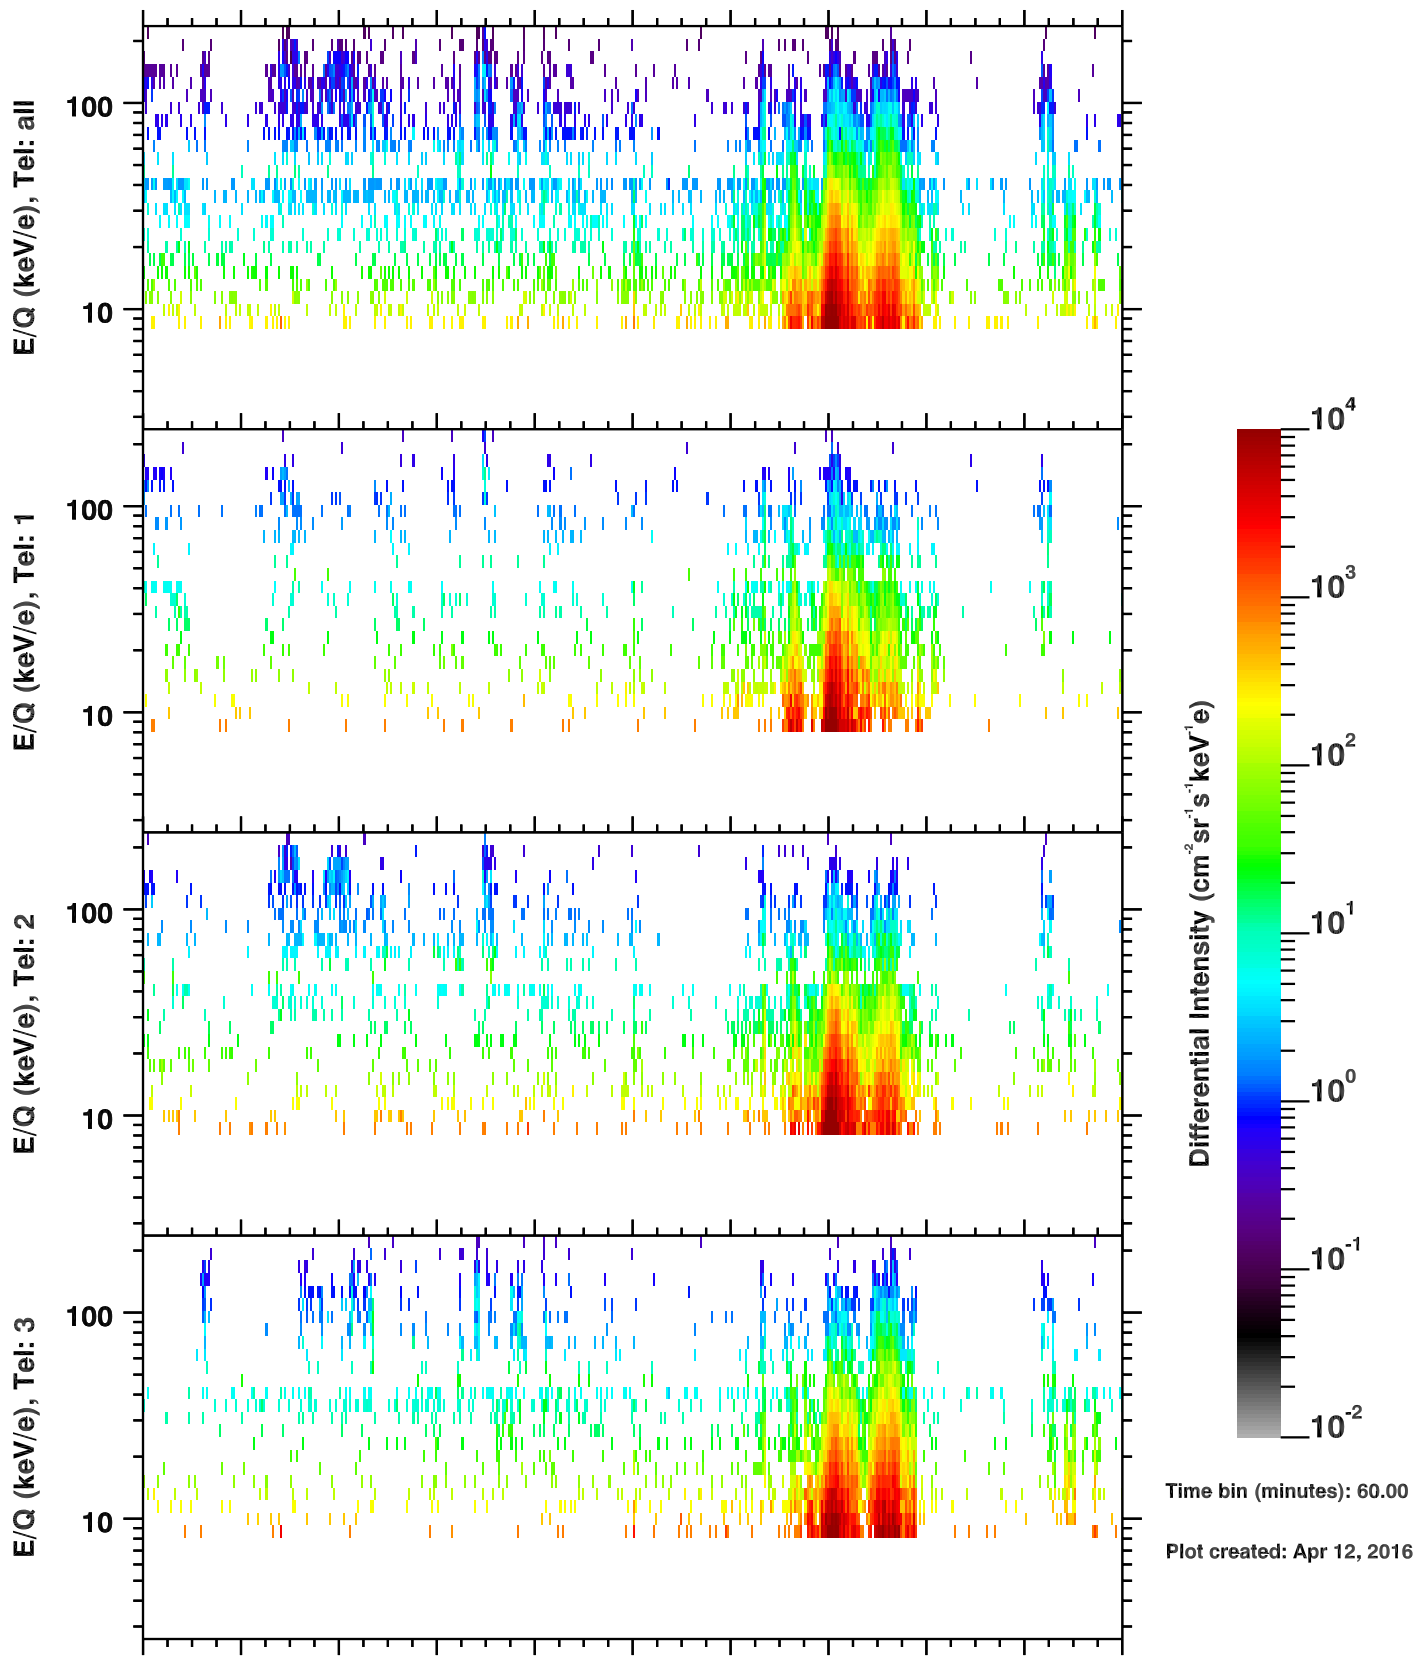

Cassini/CHEMS | W+ Flux

Time bin (minutes): 60.00  
 Plot created: Apr 12, 2016

	80	82	84	86	88	90	92	94	96	98	100
R(Rs)	46.2	47.1	46.1	43.2	38.2	30.6	19.4	6.3	21.1	32.1	40.3
Lat(°)	15.7	17.2	18.6	19.9	21.0	21.9	21.0	-21.2	1.1	11.7	16.8
LT(dec.h)	5.3	5.7	6.1	6.6	7.2	8.0	9.5	19.3	2.4	3.8	4.5
Dipole L	49.9	51.6	51.3	48.8	43.8	35.6	22.2	7.3	21.1	33.5	44.0