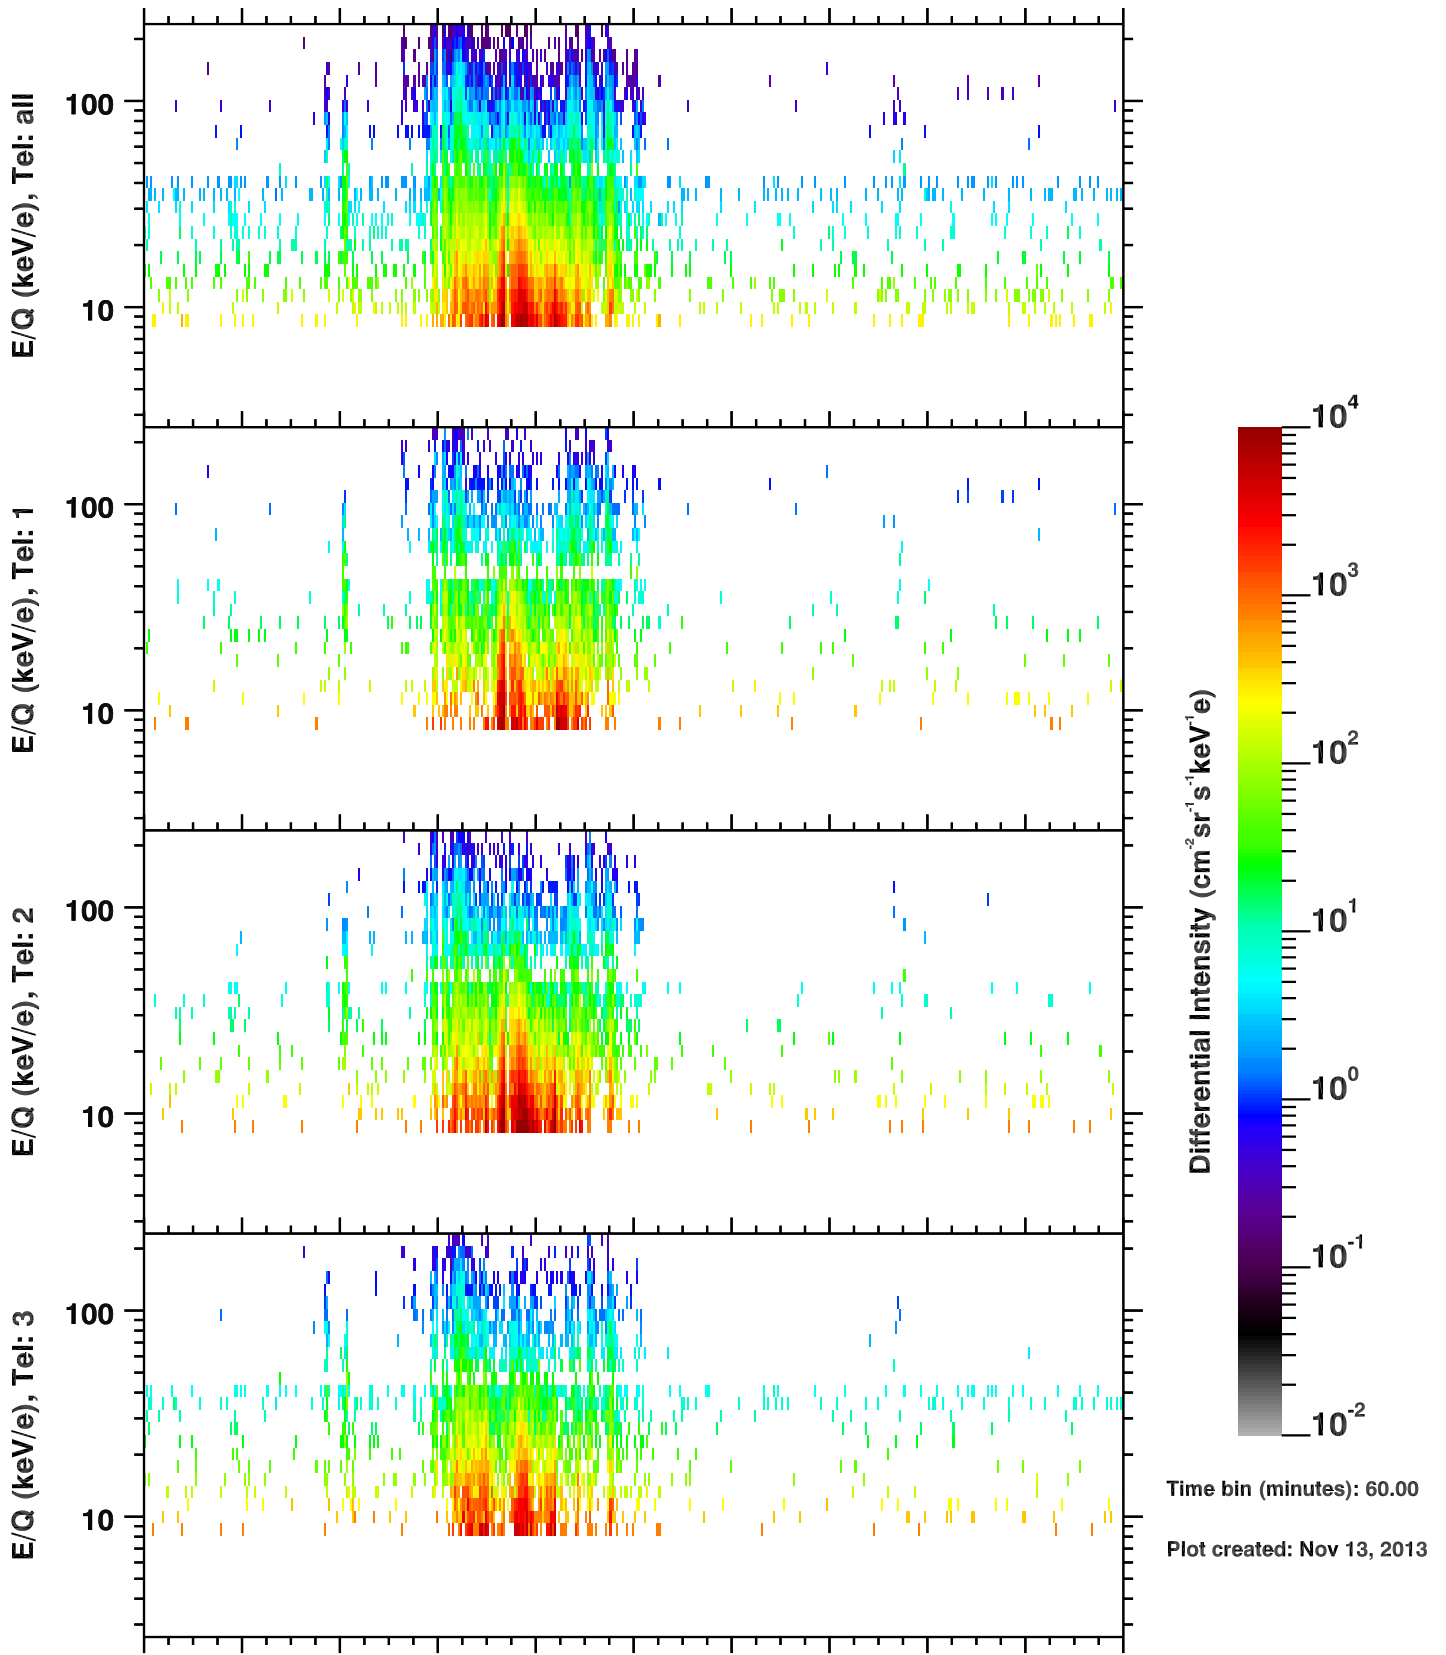

Cassini/CHEMS | W+ Flux

Time bin (minutes): 60.00

Plot created: Nov 13, 2013

	280	282	284	286	288	290	292	294	296	298	300
R(Rs)	33.5	28.5	23.4	20.0	20.4	24.9	31.5	38.1	44.1	49.2	53.5
Lat($^{\circ}$)	33.4	46.4	50.9	25.5	-16.6	-45.1	-49.1	-43.1	-35.9	-29.1	-23.2
LT(dec.h)	2.6	4.2	7.6	11.1	13.5	16.4	19.3	21.0	22.0	22.6	23.1