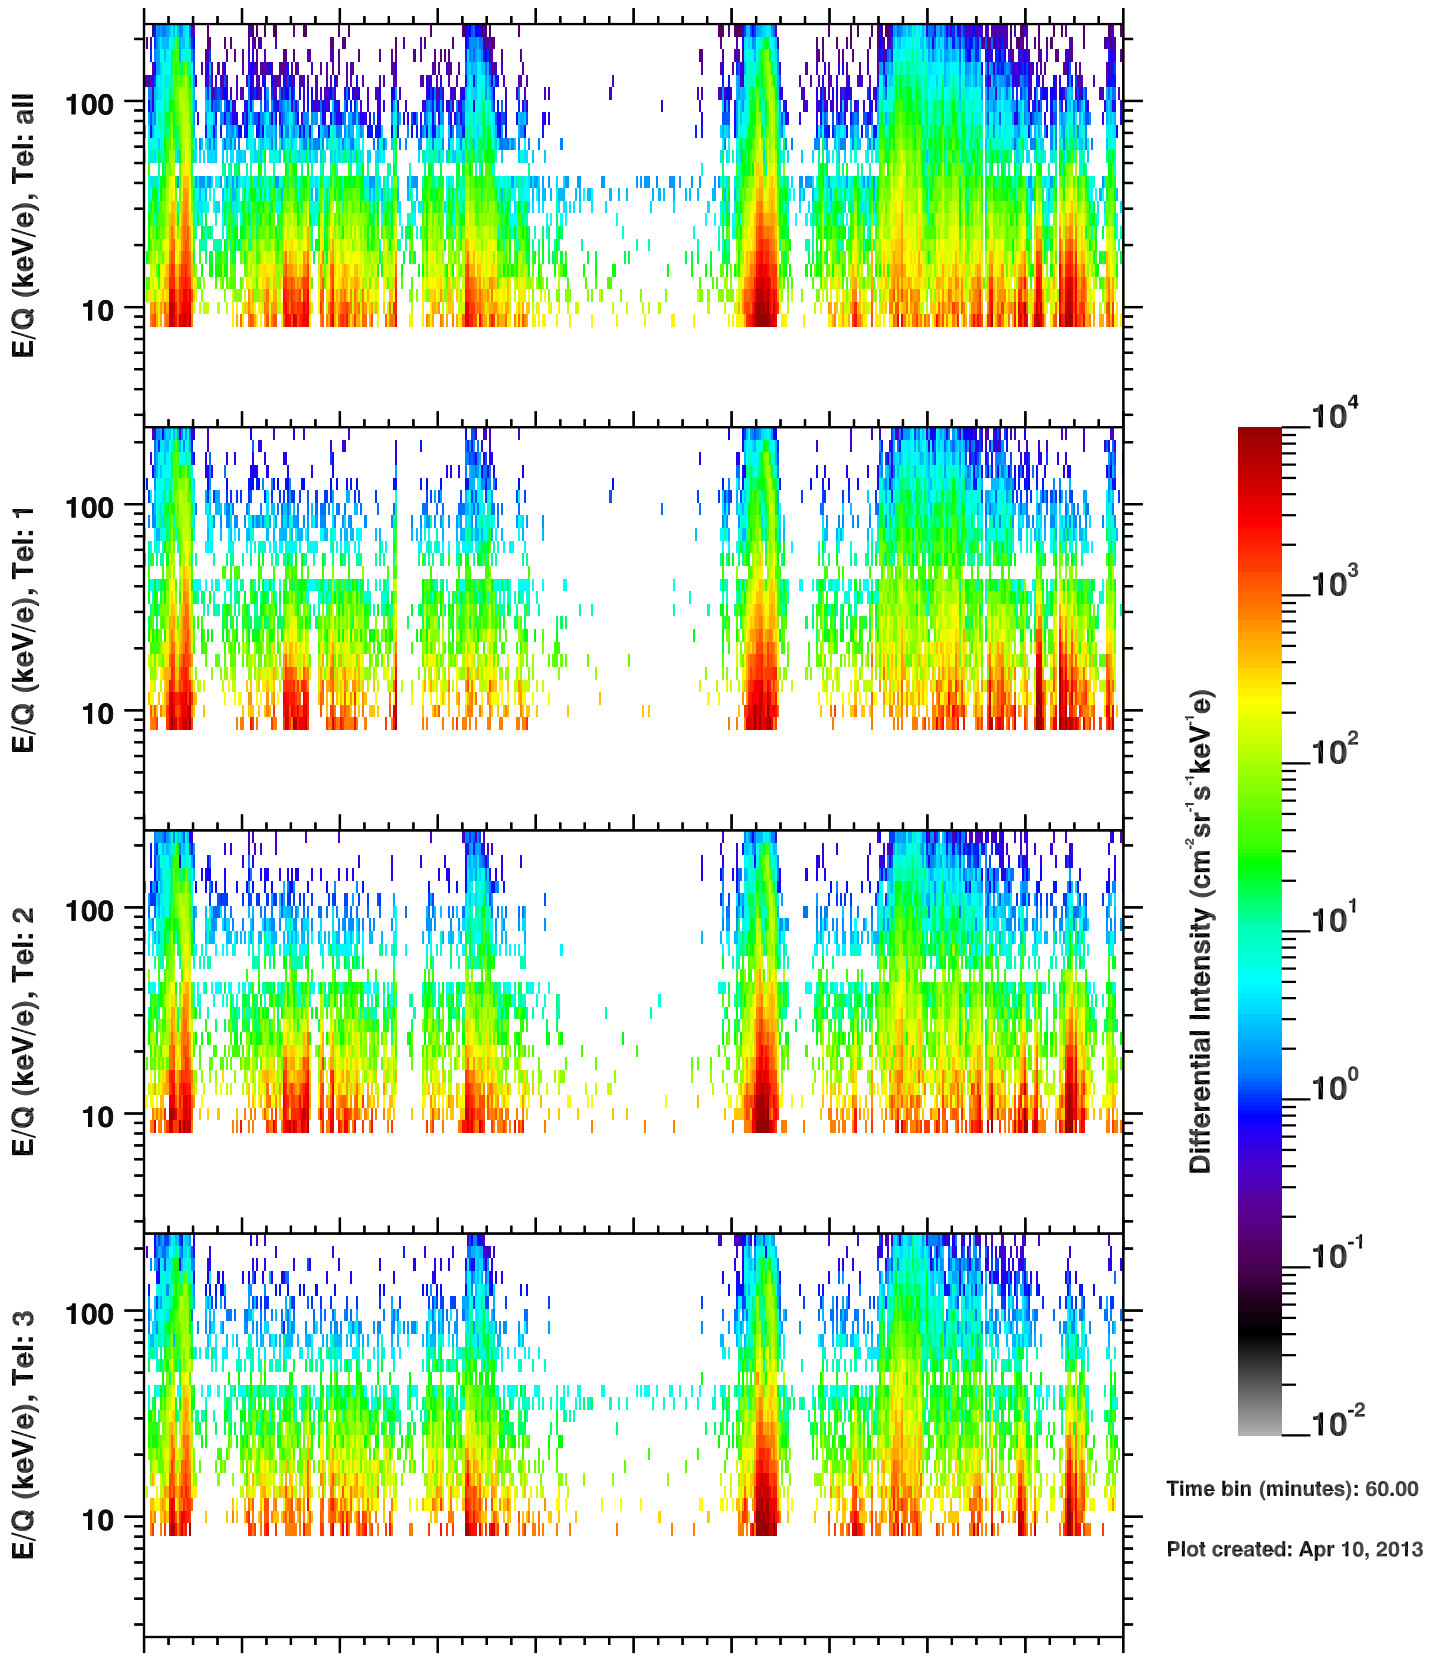

# Cassini/CHEMS | W+ Flux

Time bin (minutes): 60.00

Plot created: Apr 10, 2013

	80	82	84	86	88	90	92	94	96	98	100
R(Rs)	12.3	11.1	20.3	24.8	25.0	20.9	12.1	11.3	20.4	22.5	18.8
Lat( $^{\circ}$ )	-39.8	47.2	-0.5	-23.4	-40.6	-55.0	-38.4	45.7	-1.2	-24.6	-47.7
LT(dec.h)	22.9	10.1	13.1	14.1	15.3	17.6	23.0	10.2	13.1	14.0	15.4