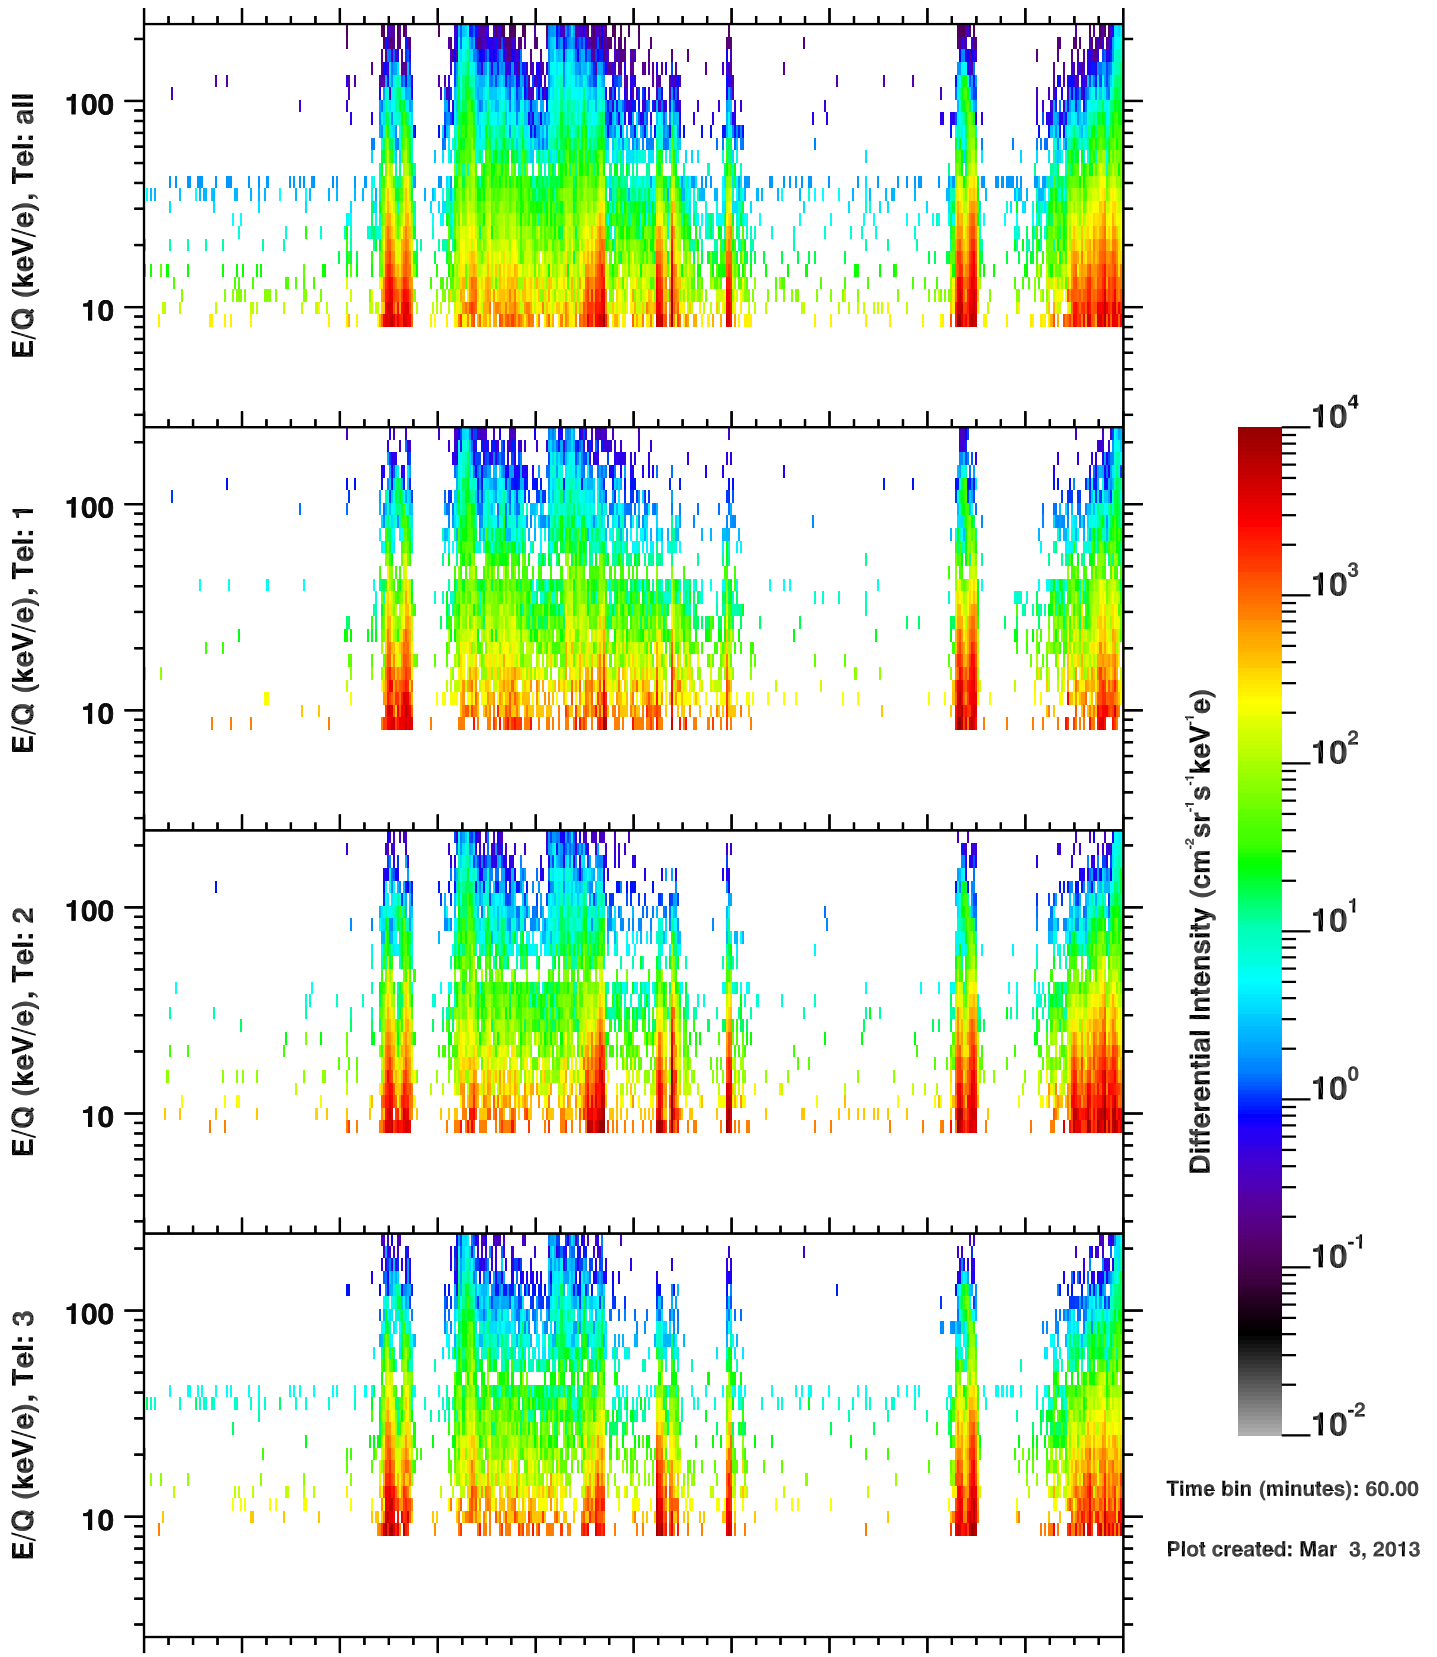

# Cassini/CHEMS | W+ Flux

Time bin (minutes): 60.00

Plot created: Mar 3, 2013

	40	42	44	46	48	50	52	54	56	58	60
R(Rs)	27.9	23.8	15.0	8.7	19.8	24.6	25.1	21.2	12.6	10.7	20.0
Lat(°)	-40.5	-50.5	-47.2	52.3	1.5	-22.2	-39.6	-54.4	-42.3	49.9	0.8
LT(dec.h)	15.8	17.6	21.5	8.0	13.1	14.1	15.3	17.4	22.7	9.8	13.1