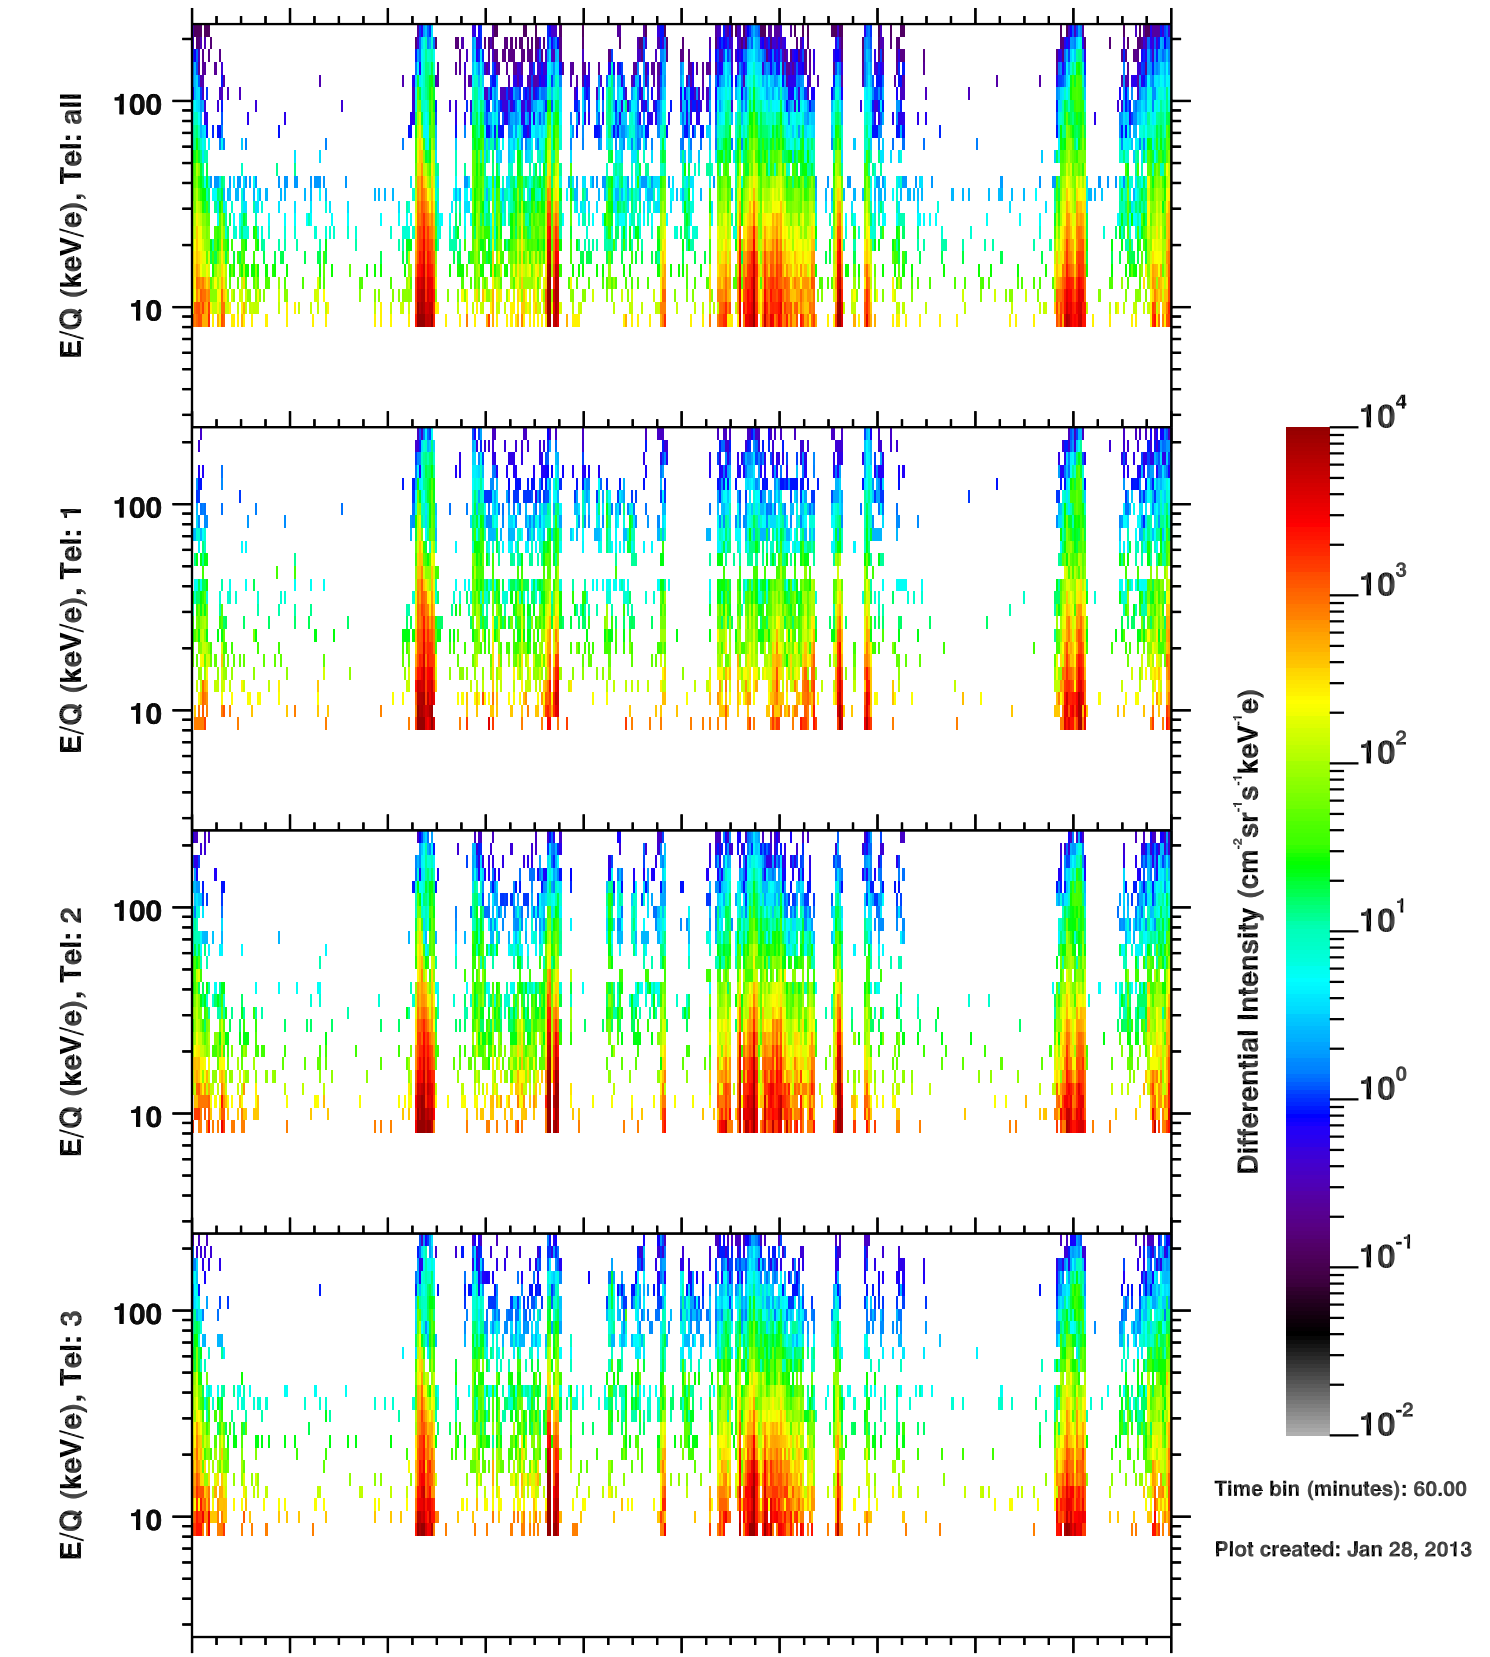

### Cassini/CHEMS | W+ Flux

Time bin (minutes): 60.00

Plot created: Jan 28, 2013

	340	342	344	346	348	350	352	354	356	358	360
R(Rs)	27.3	22.3	12.4	11.2	21.6	27.0	28.4	26.0	19.2	8.2	15.6
Lat( $^{\circ}$ )	-42.9	-52.1	-37.8	37.7	-4.4	-22.8	-35.8	-46.7	-52.9	1.8	16.2
LT(dec.h)	16.3	18.3	22.9	10.9	13.5	14.5	15.5	16.8	19.6	1.4	12.4