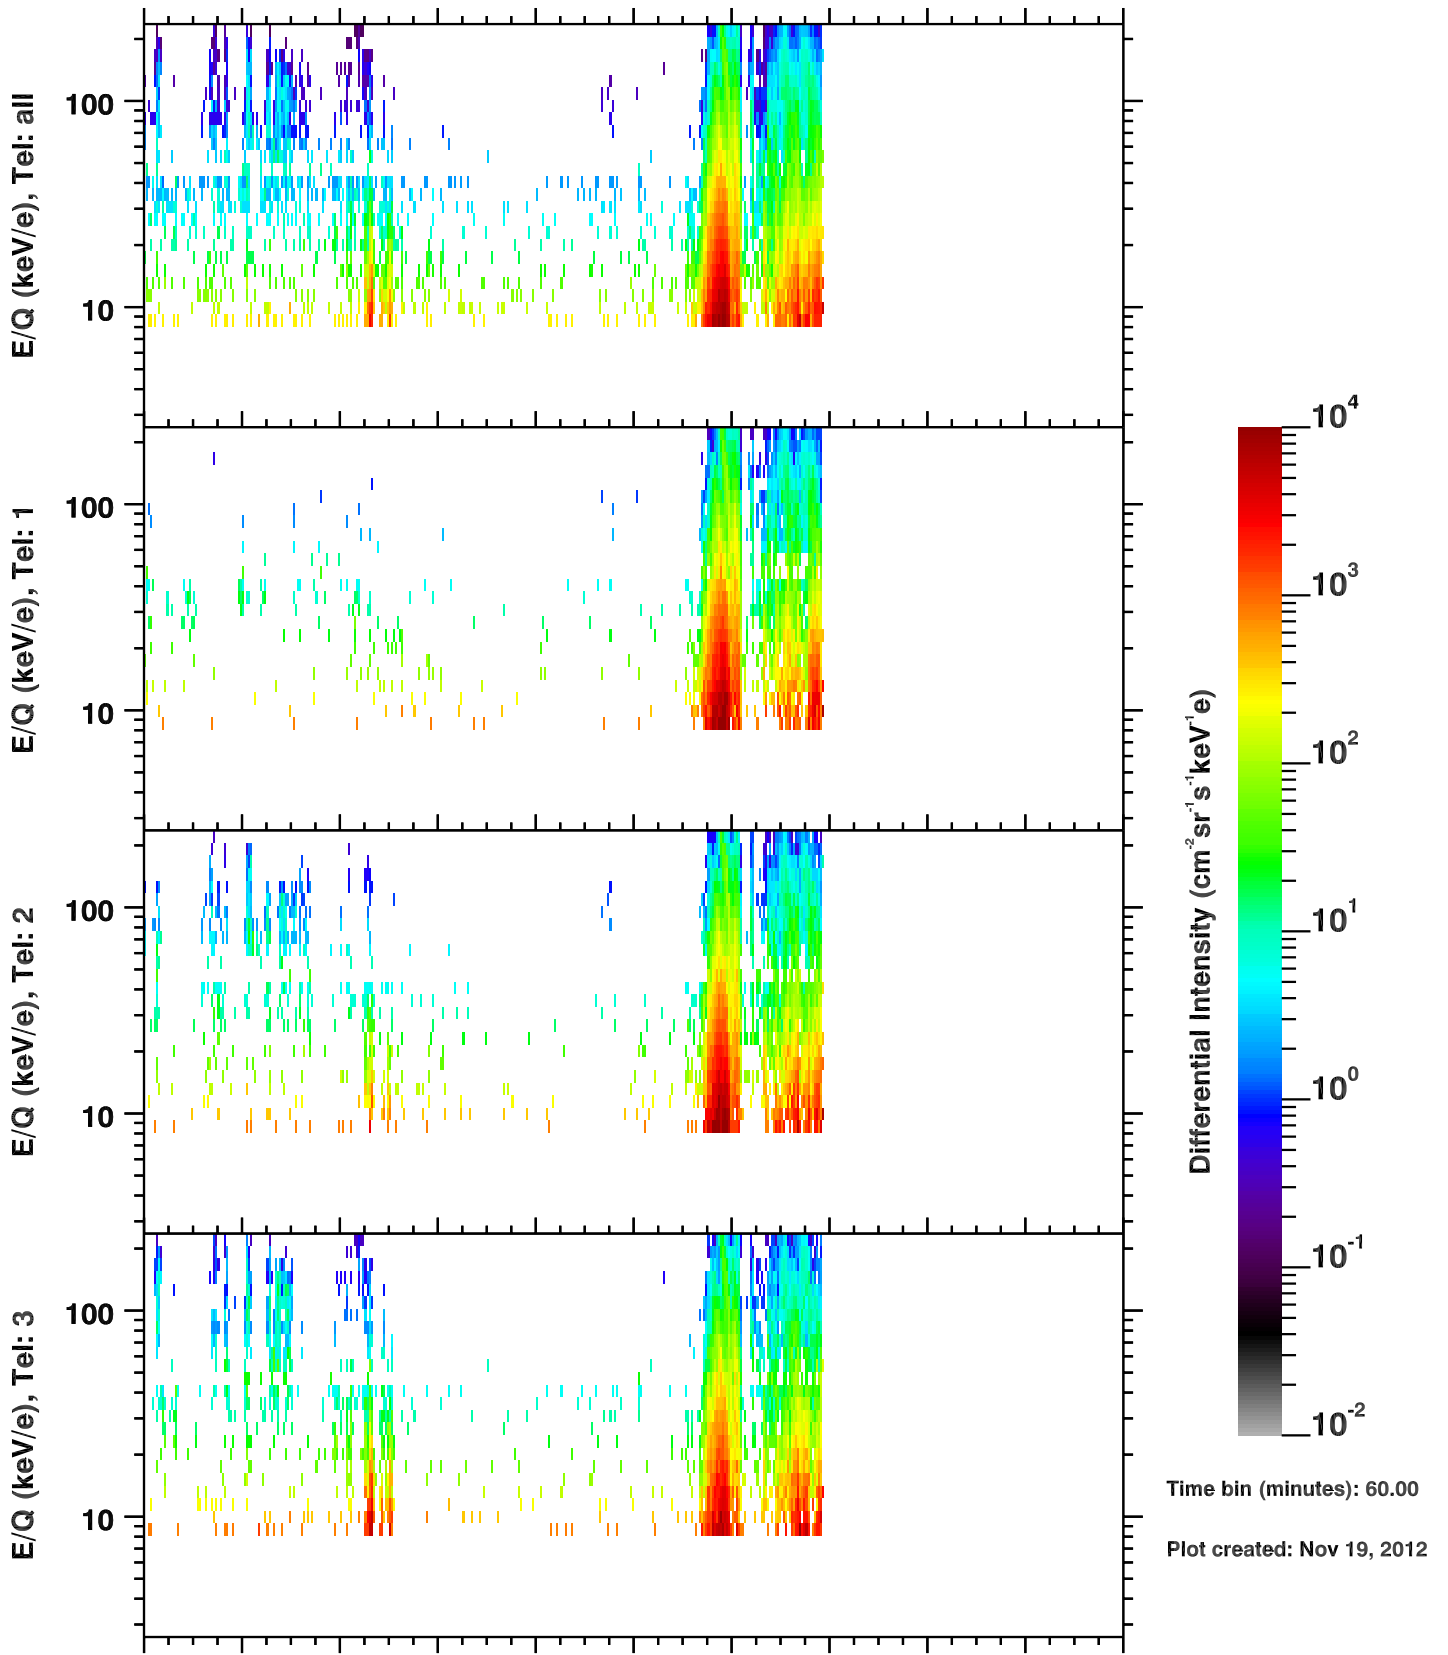

Cassini/CHEMS | W+ Flux

Time bin (minutes): 60.00

Plot created: Nov 19, 2012

	280	282	284	286	288	290	292	294	296	298	300
R(Rs)	45.2	44.7	42.3	38.0	31.3	21.6	8.8	16.9	28.1	35.8	41.0
Lat($^{\circ}$)	-32.9	-35.5	-37.5	-38.8	-38.7	-33.5	11.8	7.2	-12.0	-20.6	-26.1
LT(dec.h)	17.0	17.6	18.2	19.0	20.0	21.8	2.4	12.8	14.4	15.3	15.9