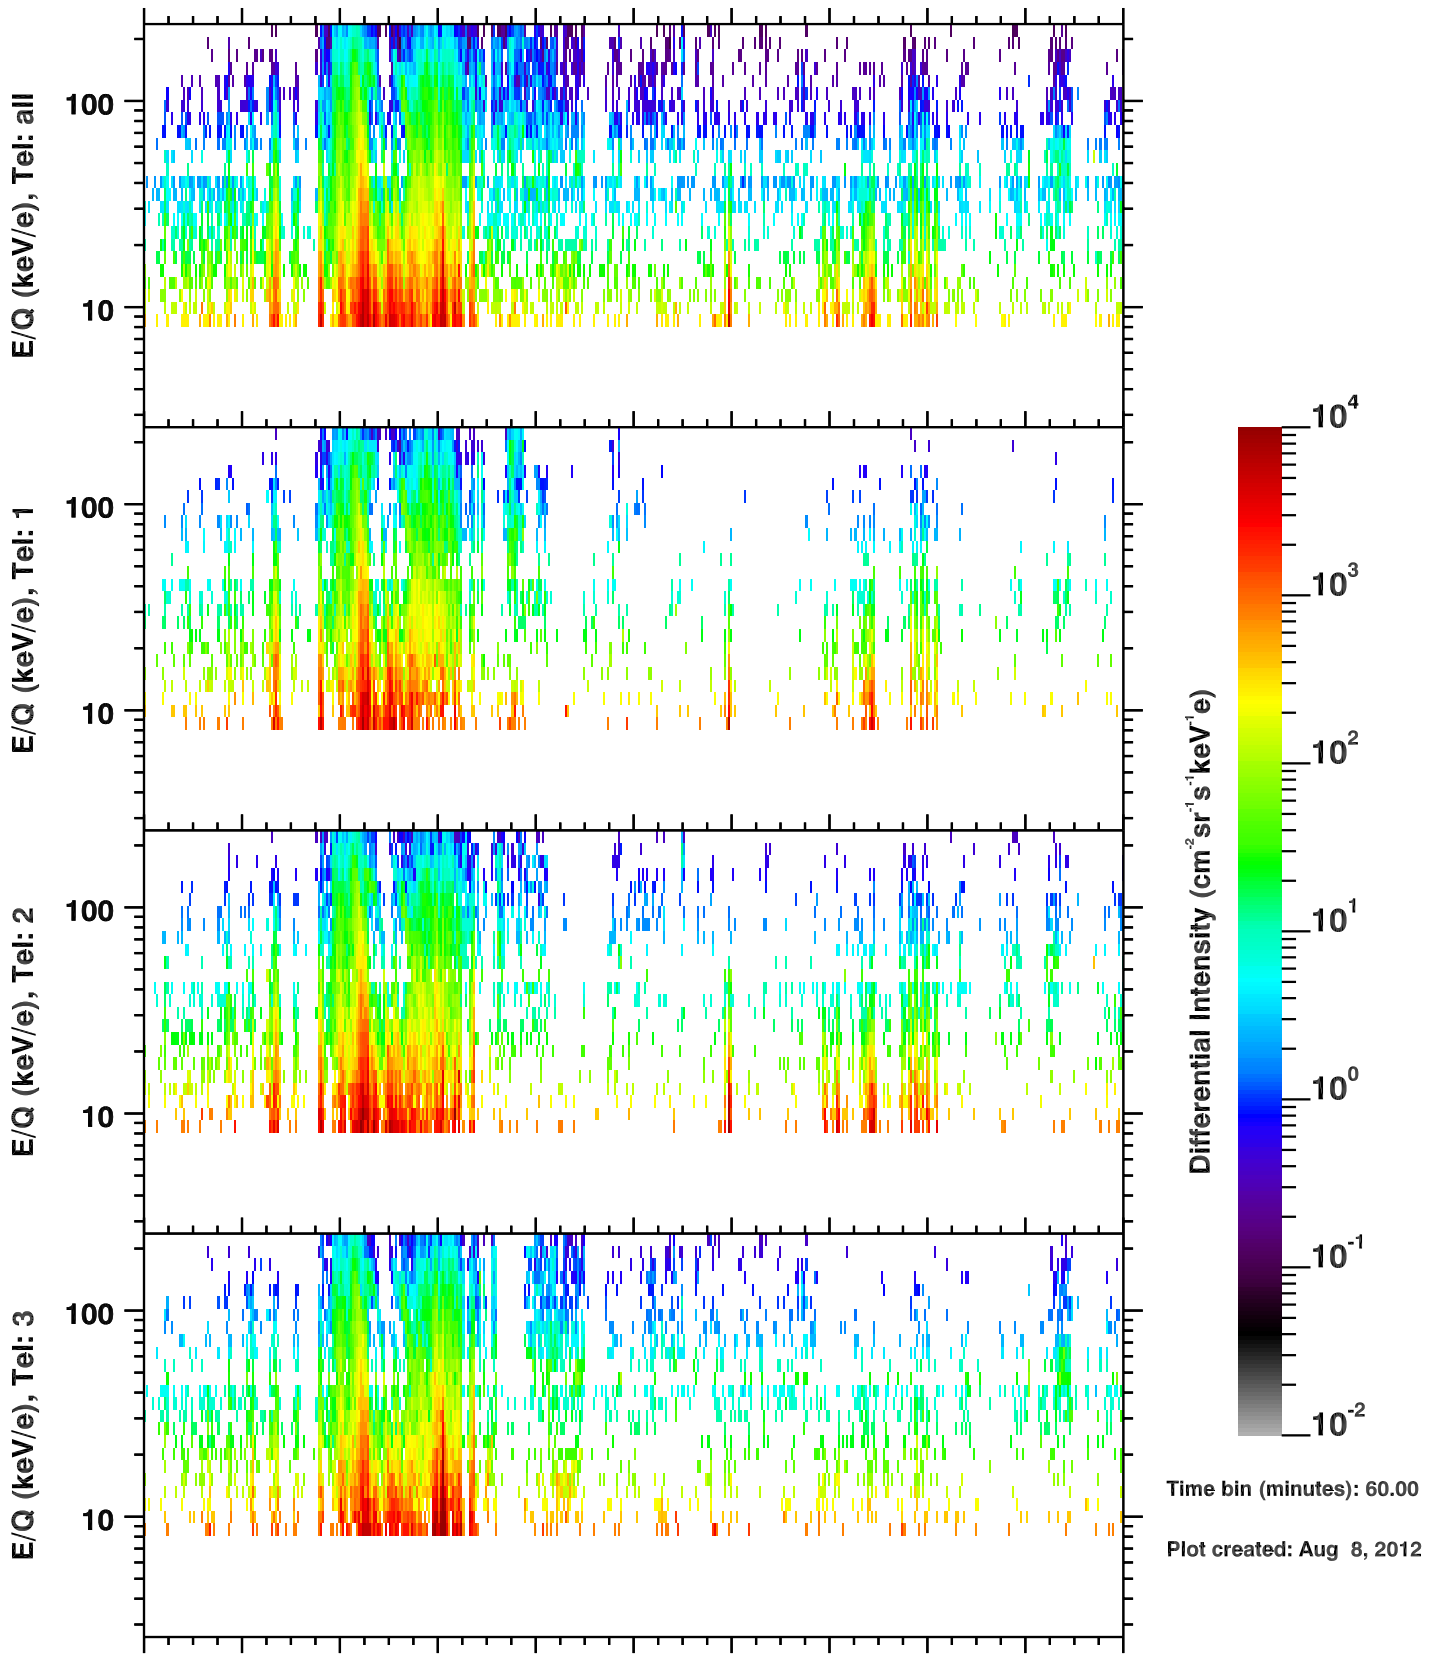

# Cassini/CHEMS | W+ Flux

Time bin (minutes): 60.00

Plot created: Aug 8, 2012

	200	202	204	206	208	210	212	214	216	218	220
R(Rs)	36.1	26.9	12.7	13.4	26.8	35.0	40.1	42.8	43.2	41.6	37.6
Lat( $^{\circ}$ )	-19.8	-21.0	-18.9	7.2	-7.0	-14.0	-18.4	-21.6	-24.4	-26.9	-29.2
LT(dec.h)	18.2	19.1	21.6	12.4	14.4	15.2	15.8	16.2	16.7	17.2	17.8