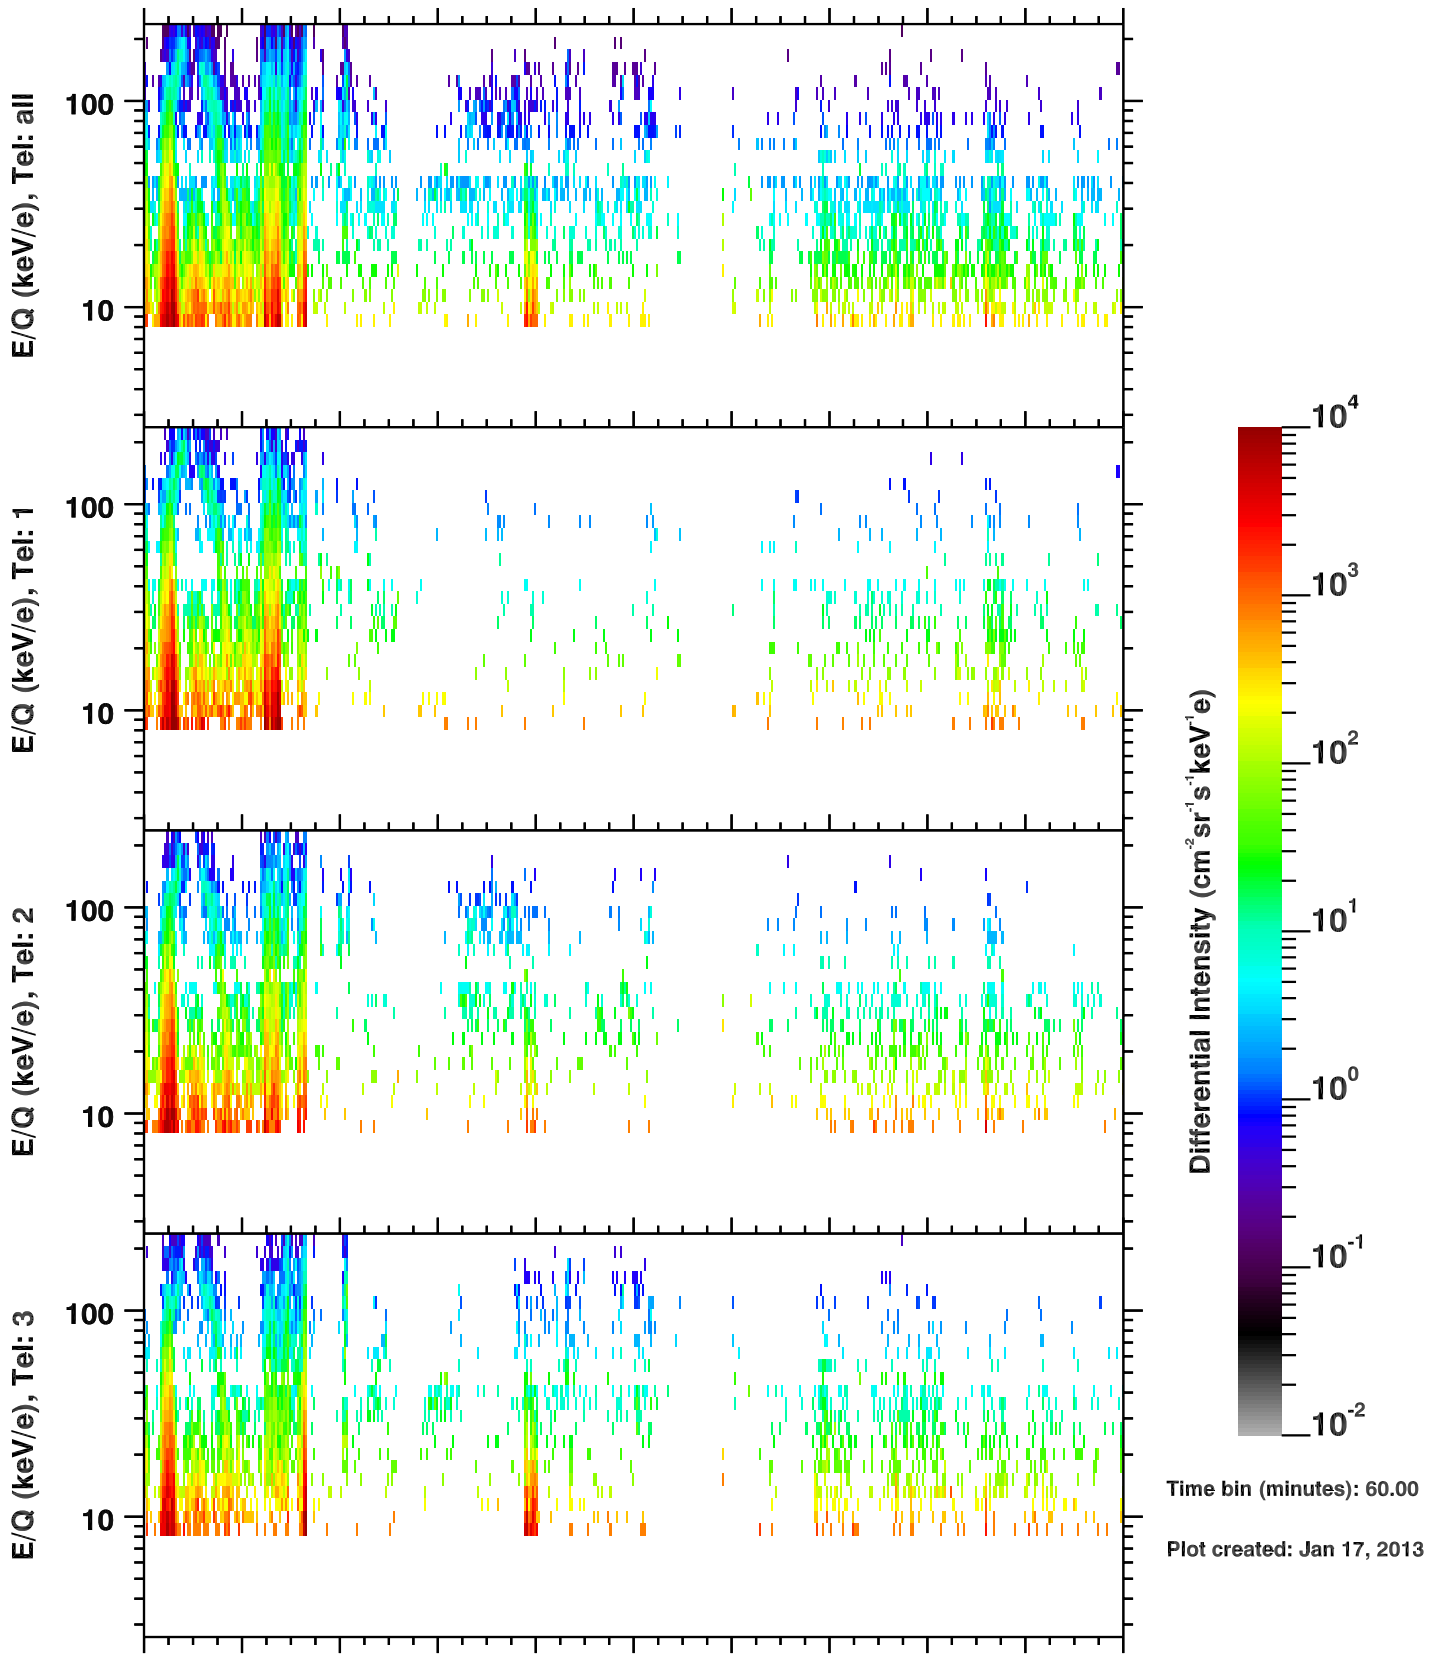

Cassini/CHEMS | W+ Flux

Time bin (minutes): 60.00

Plot created: Jan 17, 2013

	180	182	184	186	188	190	192	194	196	198	200
R(Rs)	13.2	12.9	27.0	36.2	42.2	46.0	47.9	47.9	46.0	42.2	36.1
Lat(°)	-19.3	8.0	-4.1	-8.4	-11.0	-13.0	-14.5	-15.9	-17.2	-18.5	-19.8
LT(dec.h)	21.5	12.3	14.4	15.2	15.7	16.1	16.5	16.9	17.2	17.7	18.2