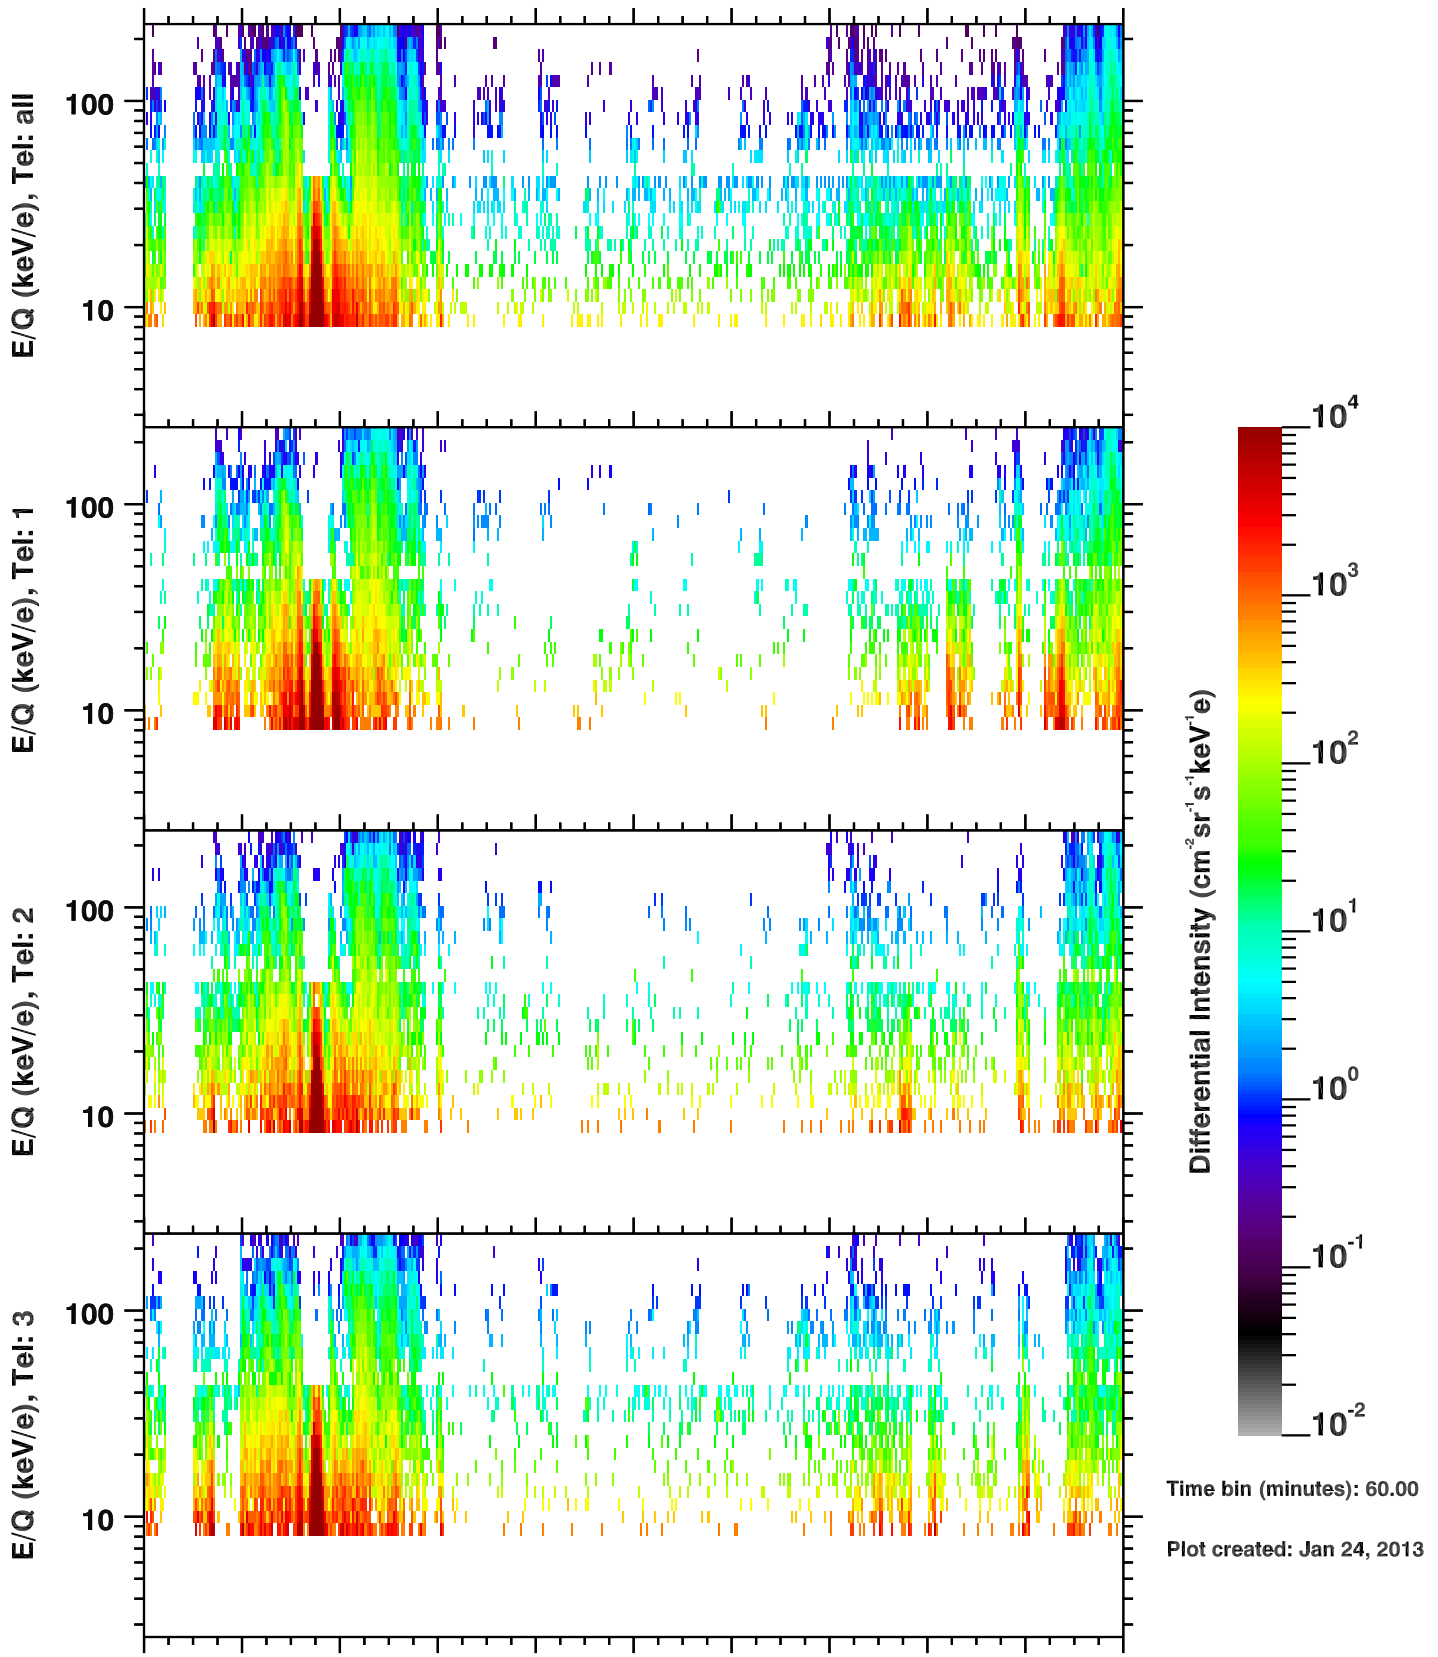

# Cassini/CHEMS | W+ Flux

Time bin (minutes): 60.00

Plot created: Jan 24, 2013

	120	122	124	126	128	130	132	134	136	138	140
R(Rs)	29.8	18.2	8.2	24.5	33.4	38.3	40.3	39.4	35.7	28.6	16.1
Lat( $^{\circ}$ )	0.4	0.4	-0.0	0.2	0.3	0.3	0.3	0.3	0.3	0.3	0.2
LT(dec.h)	17.4	18.6	11.3	14.2	15.0	15.5	16.0	16.4	16.8	17.5	18.9