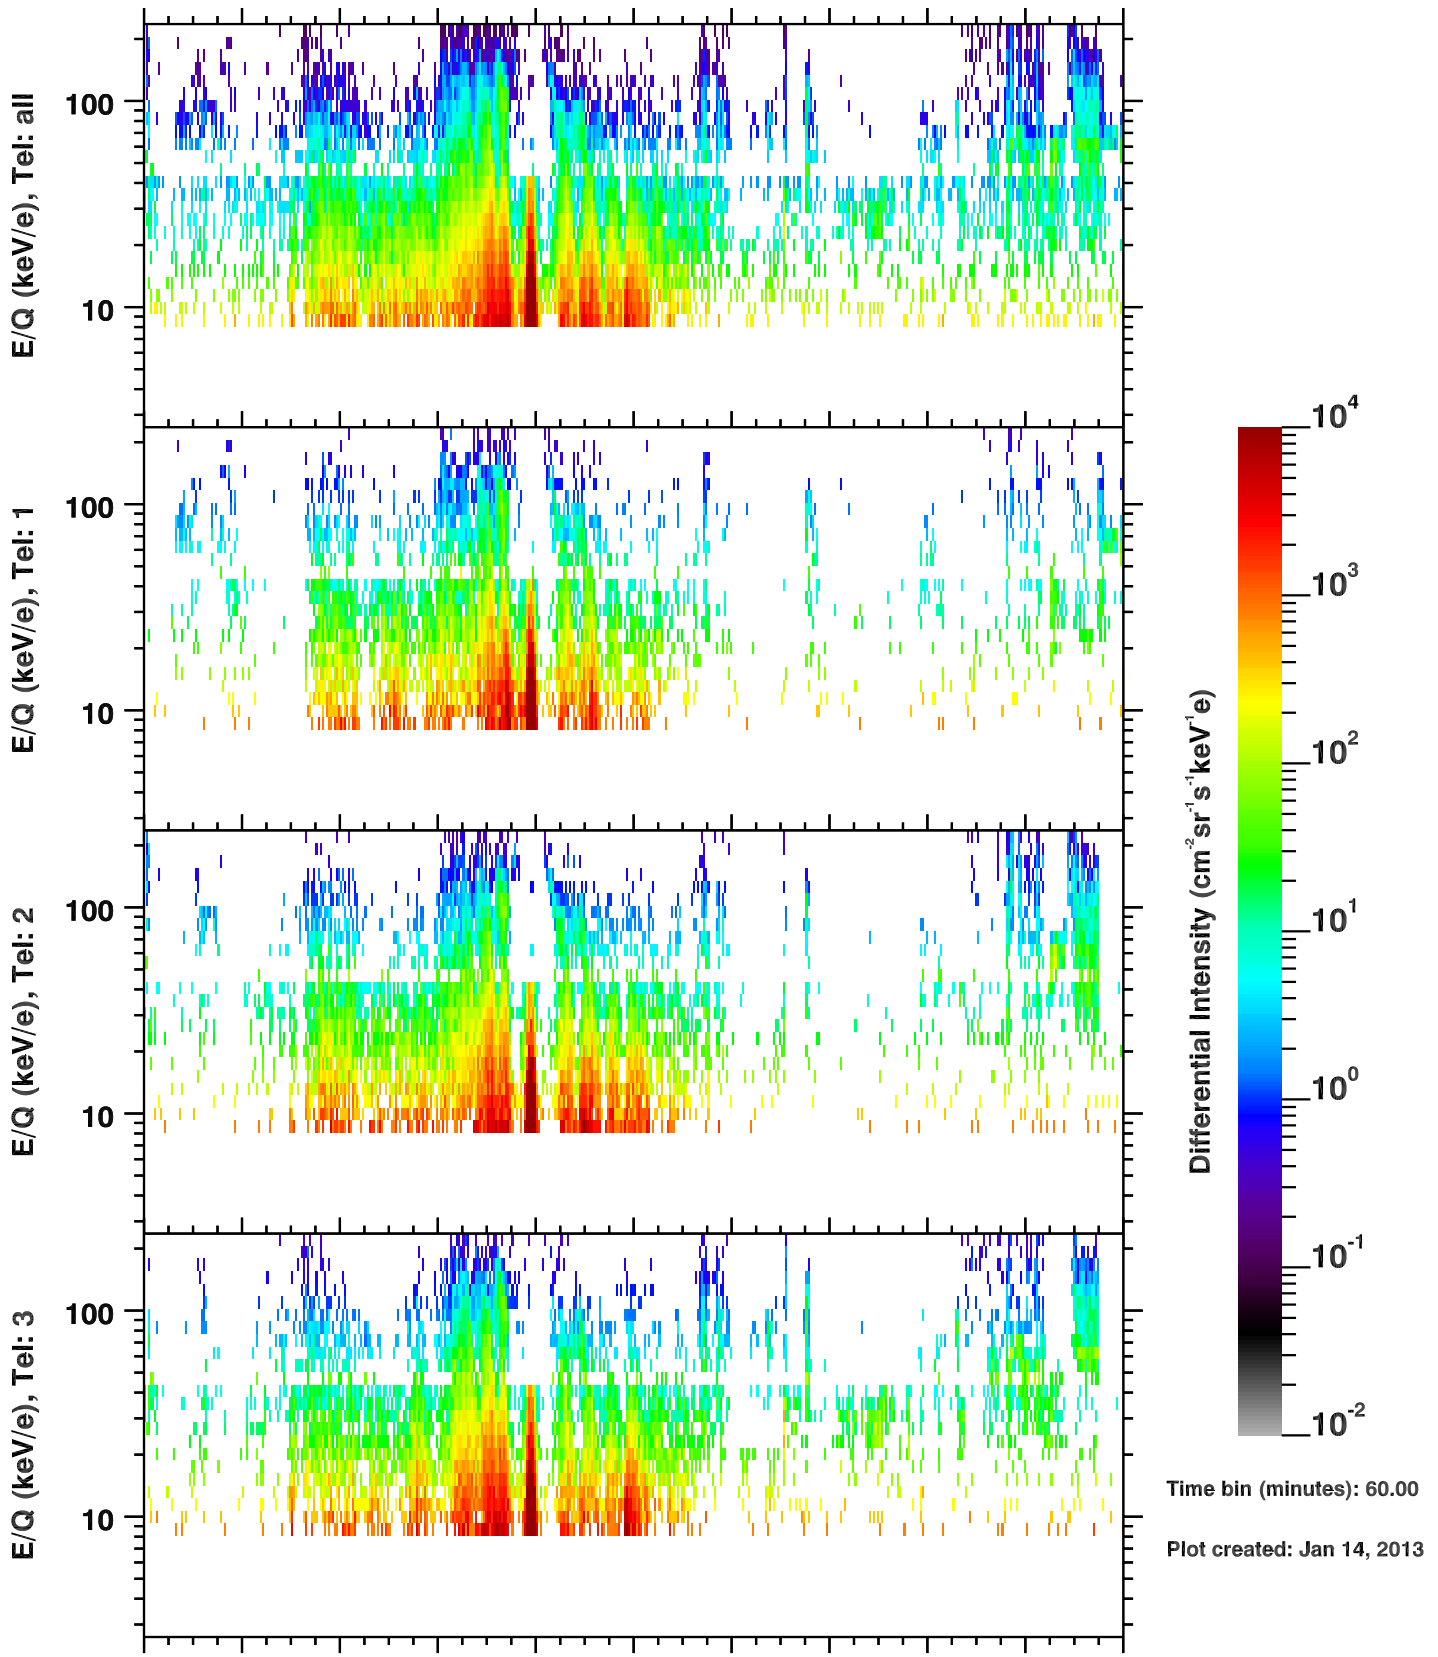

Cassini/CHEMS | W+ Flux

Time bin (minutes): 60.00

Plot created: Jan 14, 2013

	80	82	84	86	88	90	92	94	96	98	100
R(Rs)	40.0	37.3	31.3	20.9	3.8	22.2	32.1	37.7	40.2	39.9	36.9
Lat(°)	0.4	0.4	0.4	0.4	-0.4	0.2	0.3	0.3	0.4	0.4	0.4
LT(dec.h)	16.3	16.8	17.3	18.3	7.1	14.0	14.9	15.5	15.9	16.3	16.8