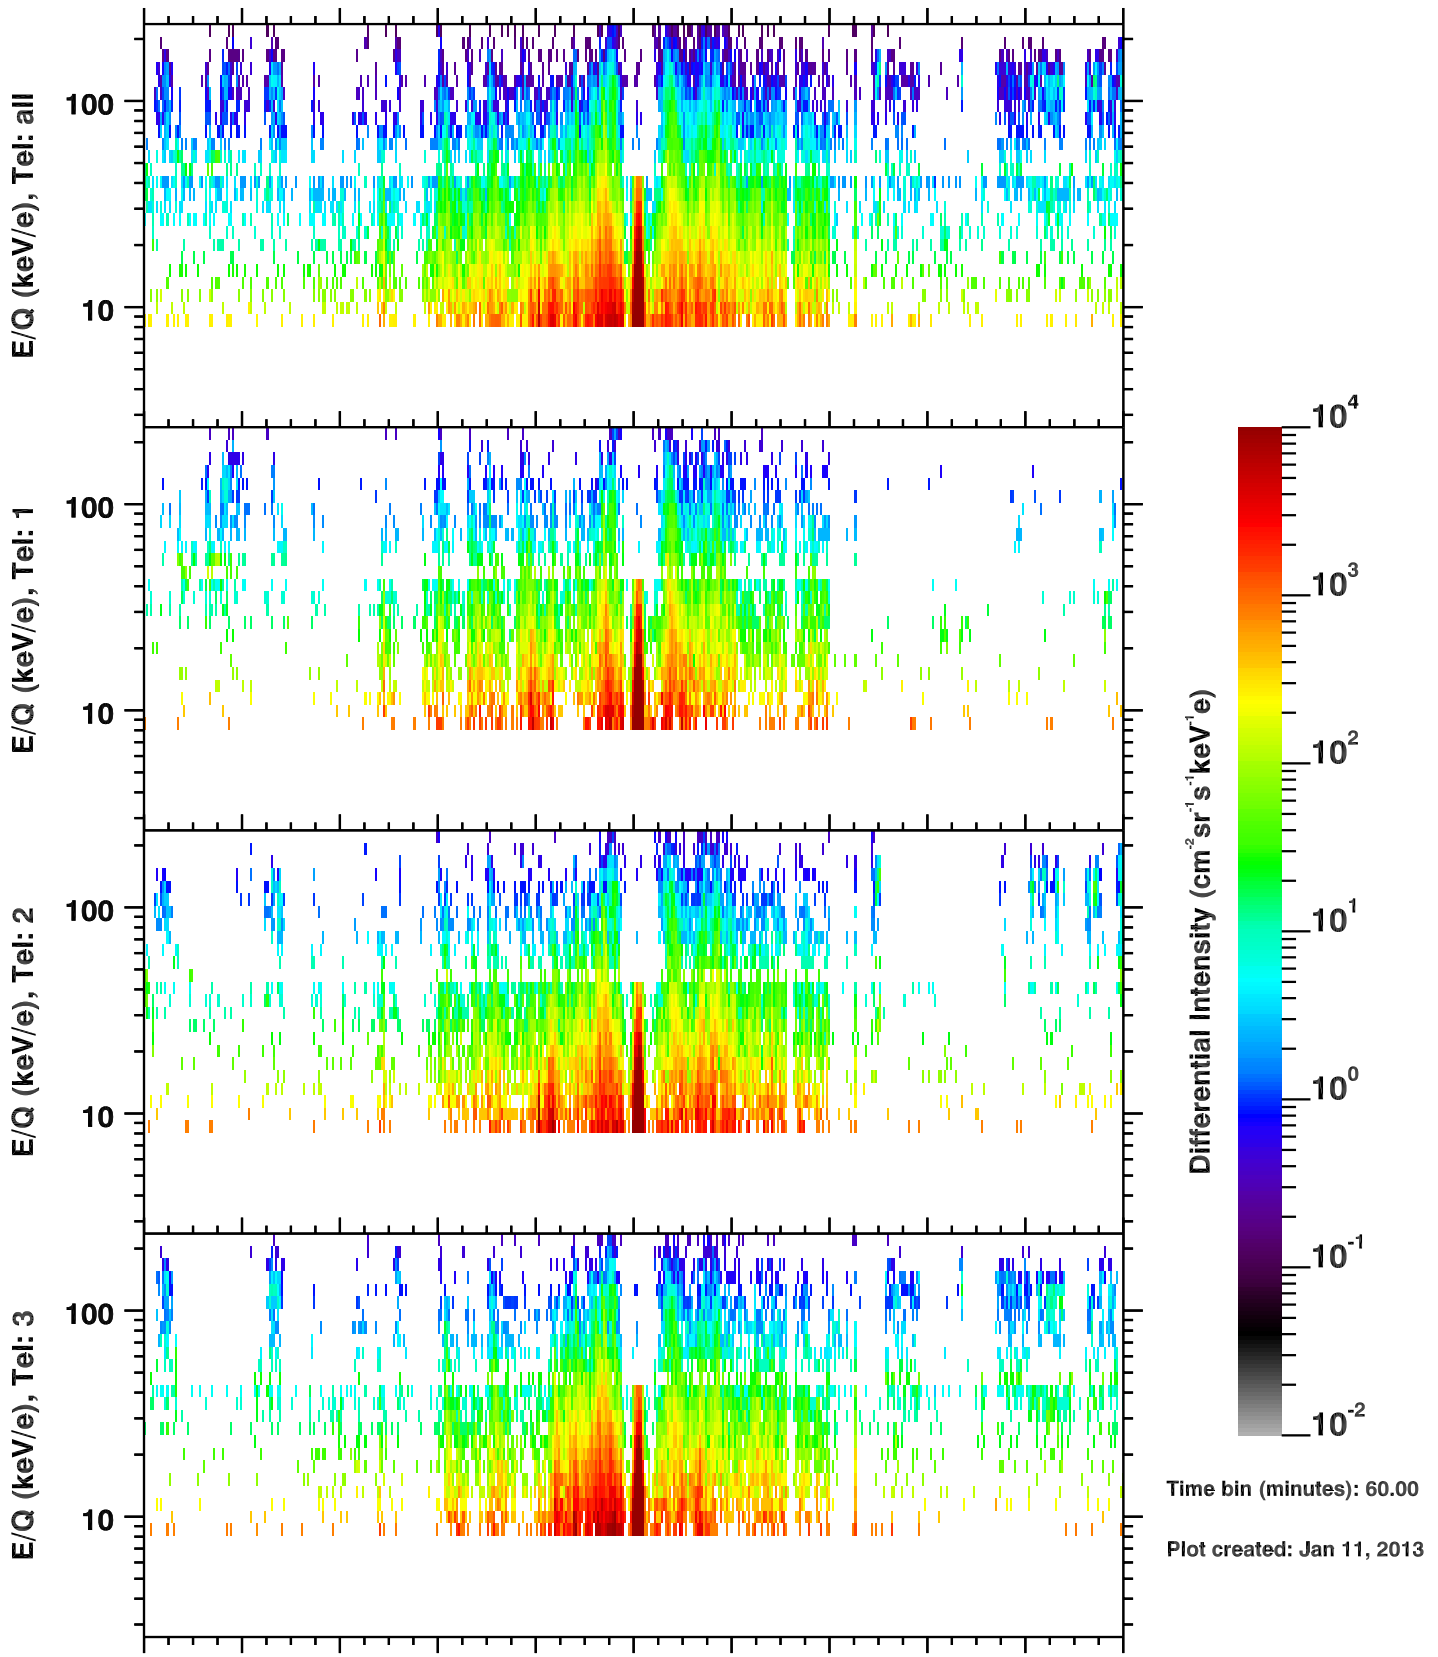

Cassini/CHEMS | W+ Flux

Time bin (minutes): 60.00

Plot created: Jan 11, 2013

	60	62	64	66	68	70	72	74	76	78	80
R(Rs)	40.1	40.3	37.7	32.1	22.2	3.7	20.9	31.3	37.3	40.1	40.0
Lat(°)	0.4	0.4	0.4	0.4	0.4	-0.2	0.2	0.3	0.3	0.4	0.4
LT(dec.h)	15.9	16.3	16.7	17.3	18.2	1.4	13.9	14.9	15.5	15.9	16.3