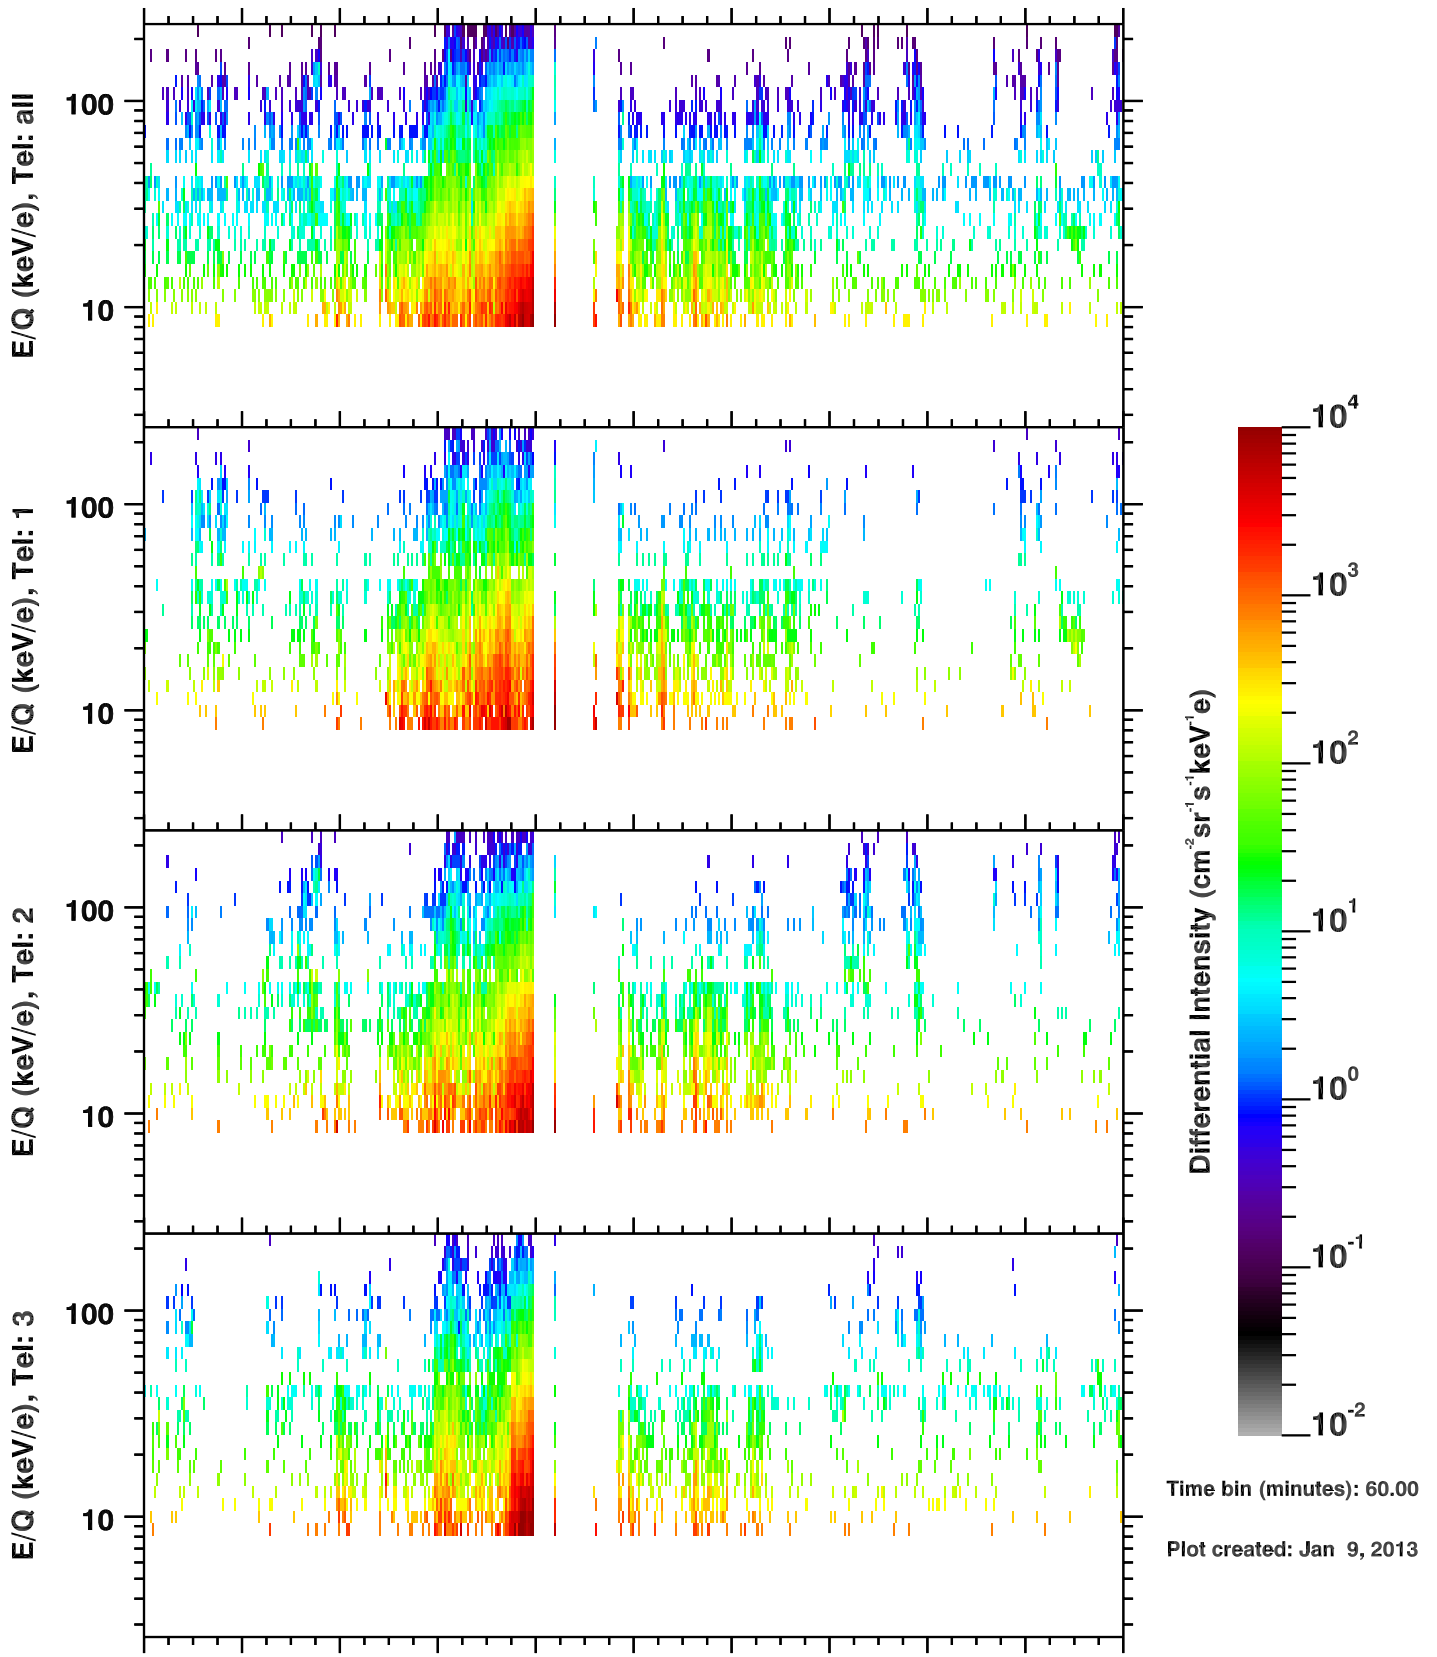

Cassini/CHEMS | W+ Flux

Time bin (minutes): 60.00

Plot created: Jan 9, 2013

	20	22	24	26	28	30	32	34	36	38	40
R(Rs)	46.6	42.5	36.0	26.4	11.2	15.4	28.9	37.6	43.3	46.7	48.1
Lat($^{\circ}$)	-1.5	-1.4	-1.3	-1.1	-0.2	-1.1	-1.1	-1.0	-0.8	-0.7	-0.6
LT(dec.h)	16.2	16.6	17.1	17.9	20.4	12.0	13.6	14.3	14.8	15.2	15.5