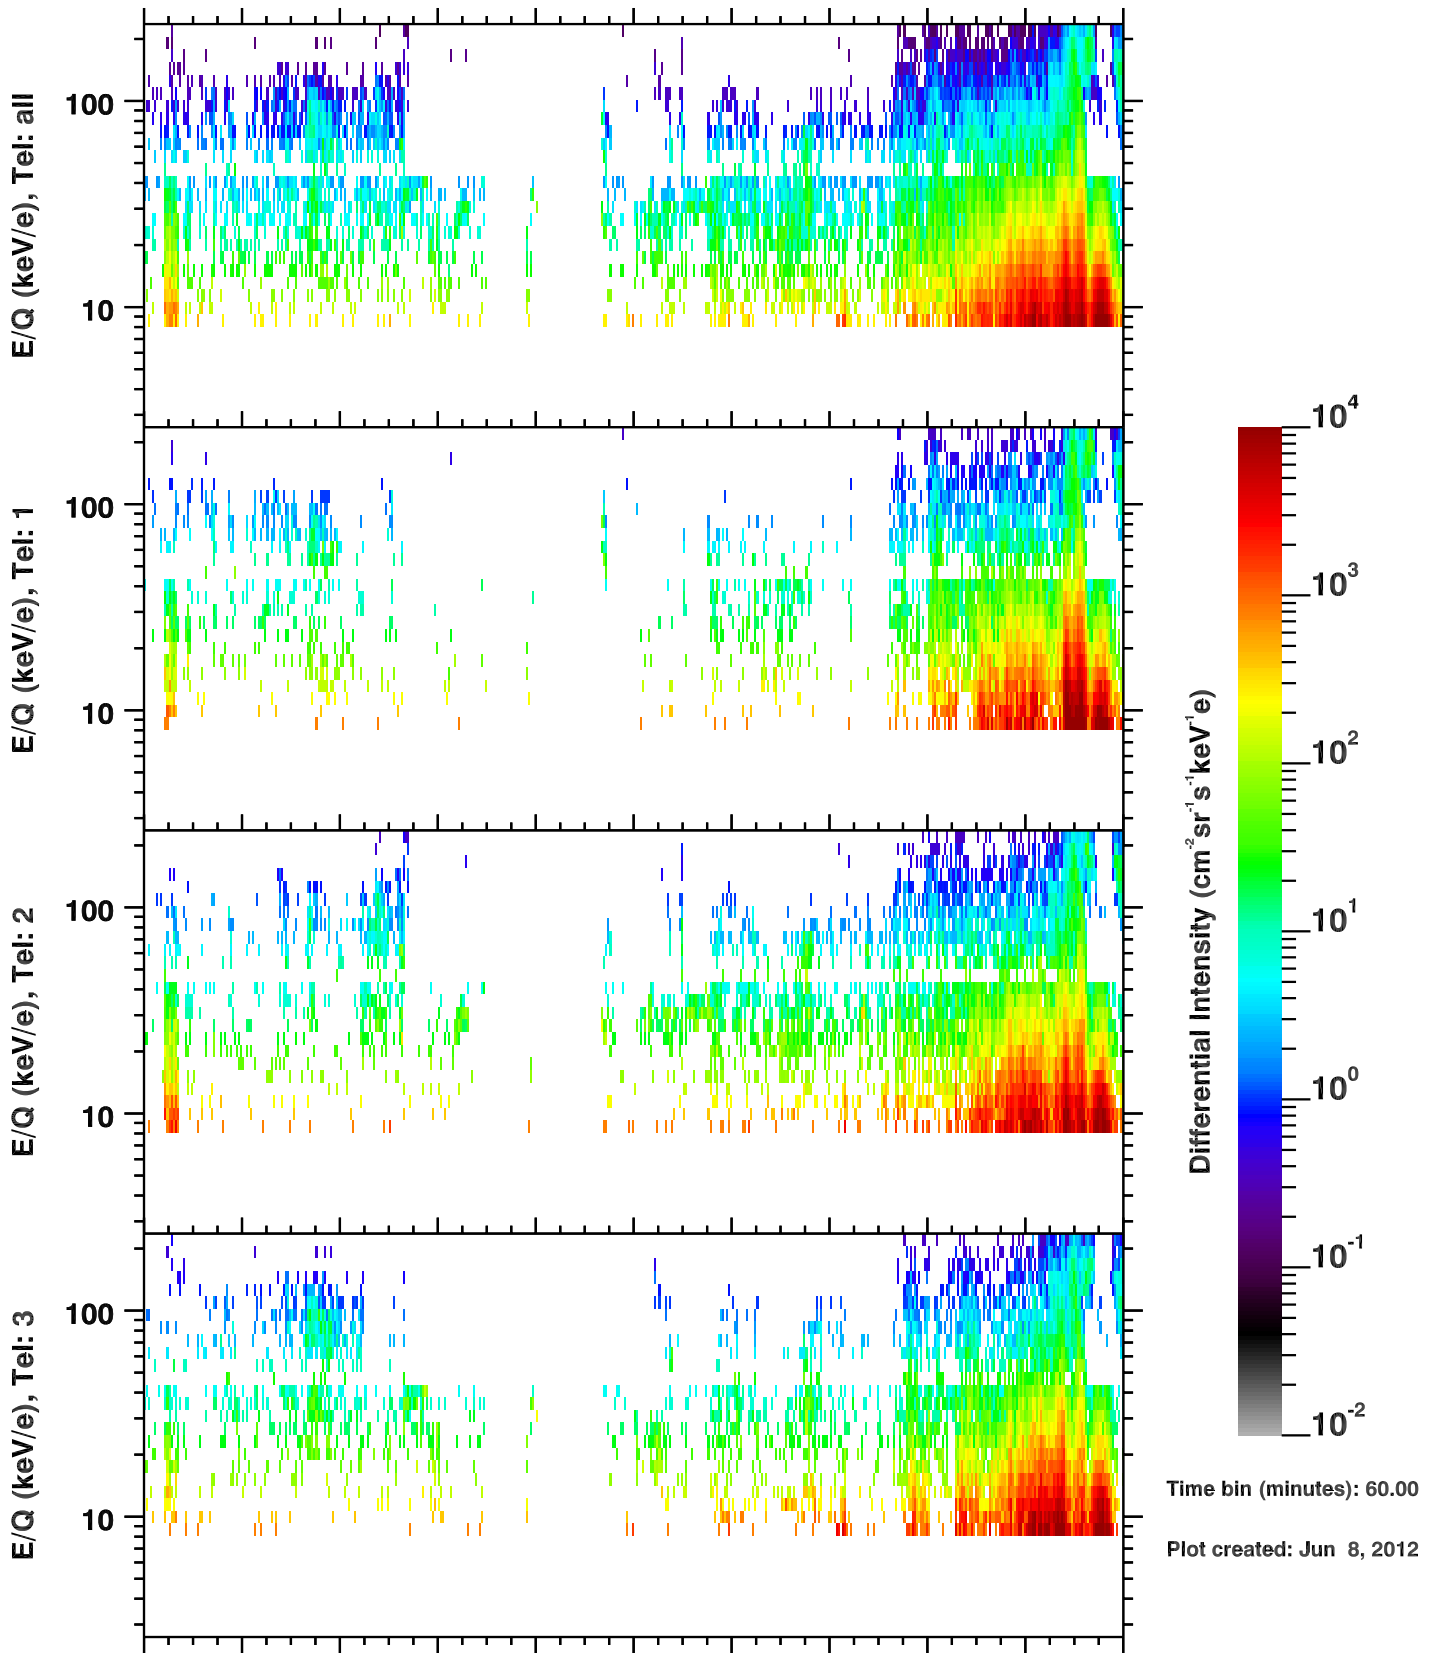

Cassini/CHEMS | W+ Flux

Time bin (minutes): 60.00

Plot created: Jun 8, 2012

	350	352	354	356	358	360	362	364	1	3	5
R(Rs)	32.4	39.9	44.7	47.4	48.2	47.0	44.0	38.7	30.5	18.0	7.9
Lat($^{\circ}$)	-0.2	-0.3	-0.4	-0.5	-0.5	-0.6	-0.7	-0.8	-0.8	-0.8	-0.3
LT(dec.h)	14.1	14.7	15.1	15.5	15.8	16.2	16.5	17.0	17.6	19.0	9.6