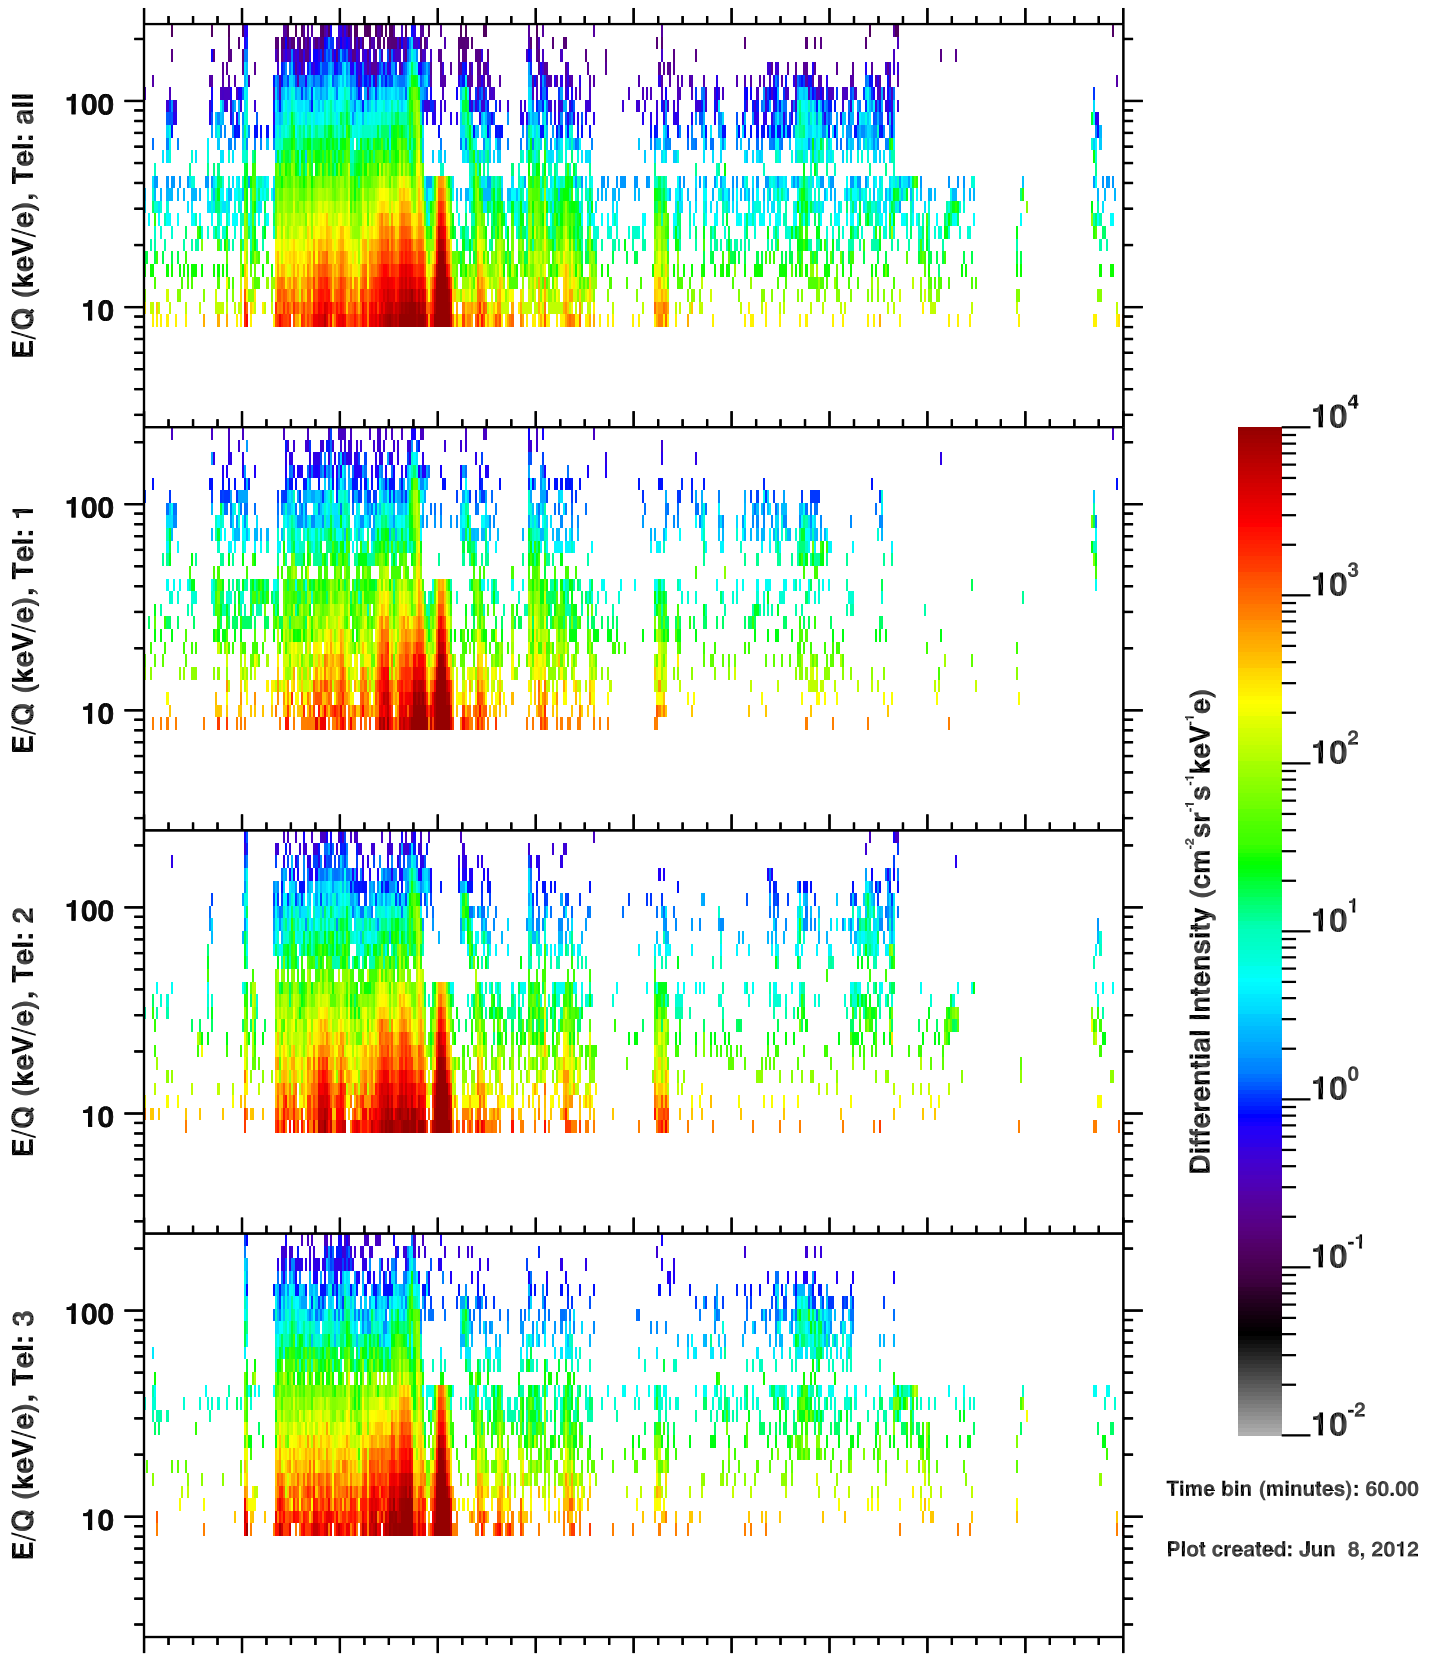

Cassini/CHEMS | W+ Flux

Time bin (minutes): 60.00

Plot created: Jun 8, 2012

	340	342	344	346	348	350	352	354	356	358	360
R(Rs)	37.7	32.1	22.1	3.6	21.0	32.4	39.9	44.7	47.4	48.2	47.0
Lat(°)	0.2	0.2	0.2	-0.1	0.1	-0.2	-0.3	-0.4	-0.5	-0.5	-0.6
LT(dec.h)	15.8	16.4	17.3	0.7	13.0	14.1	14.7	15.1	15.5	15.8	16.2