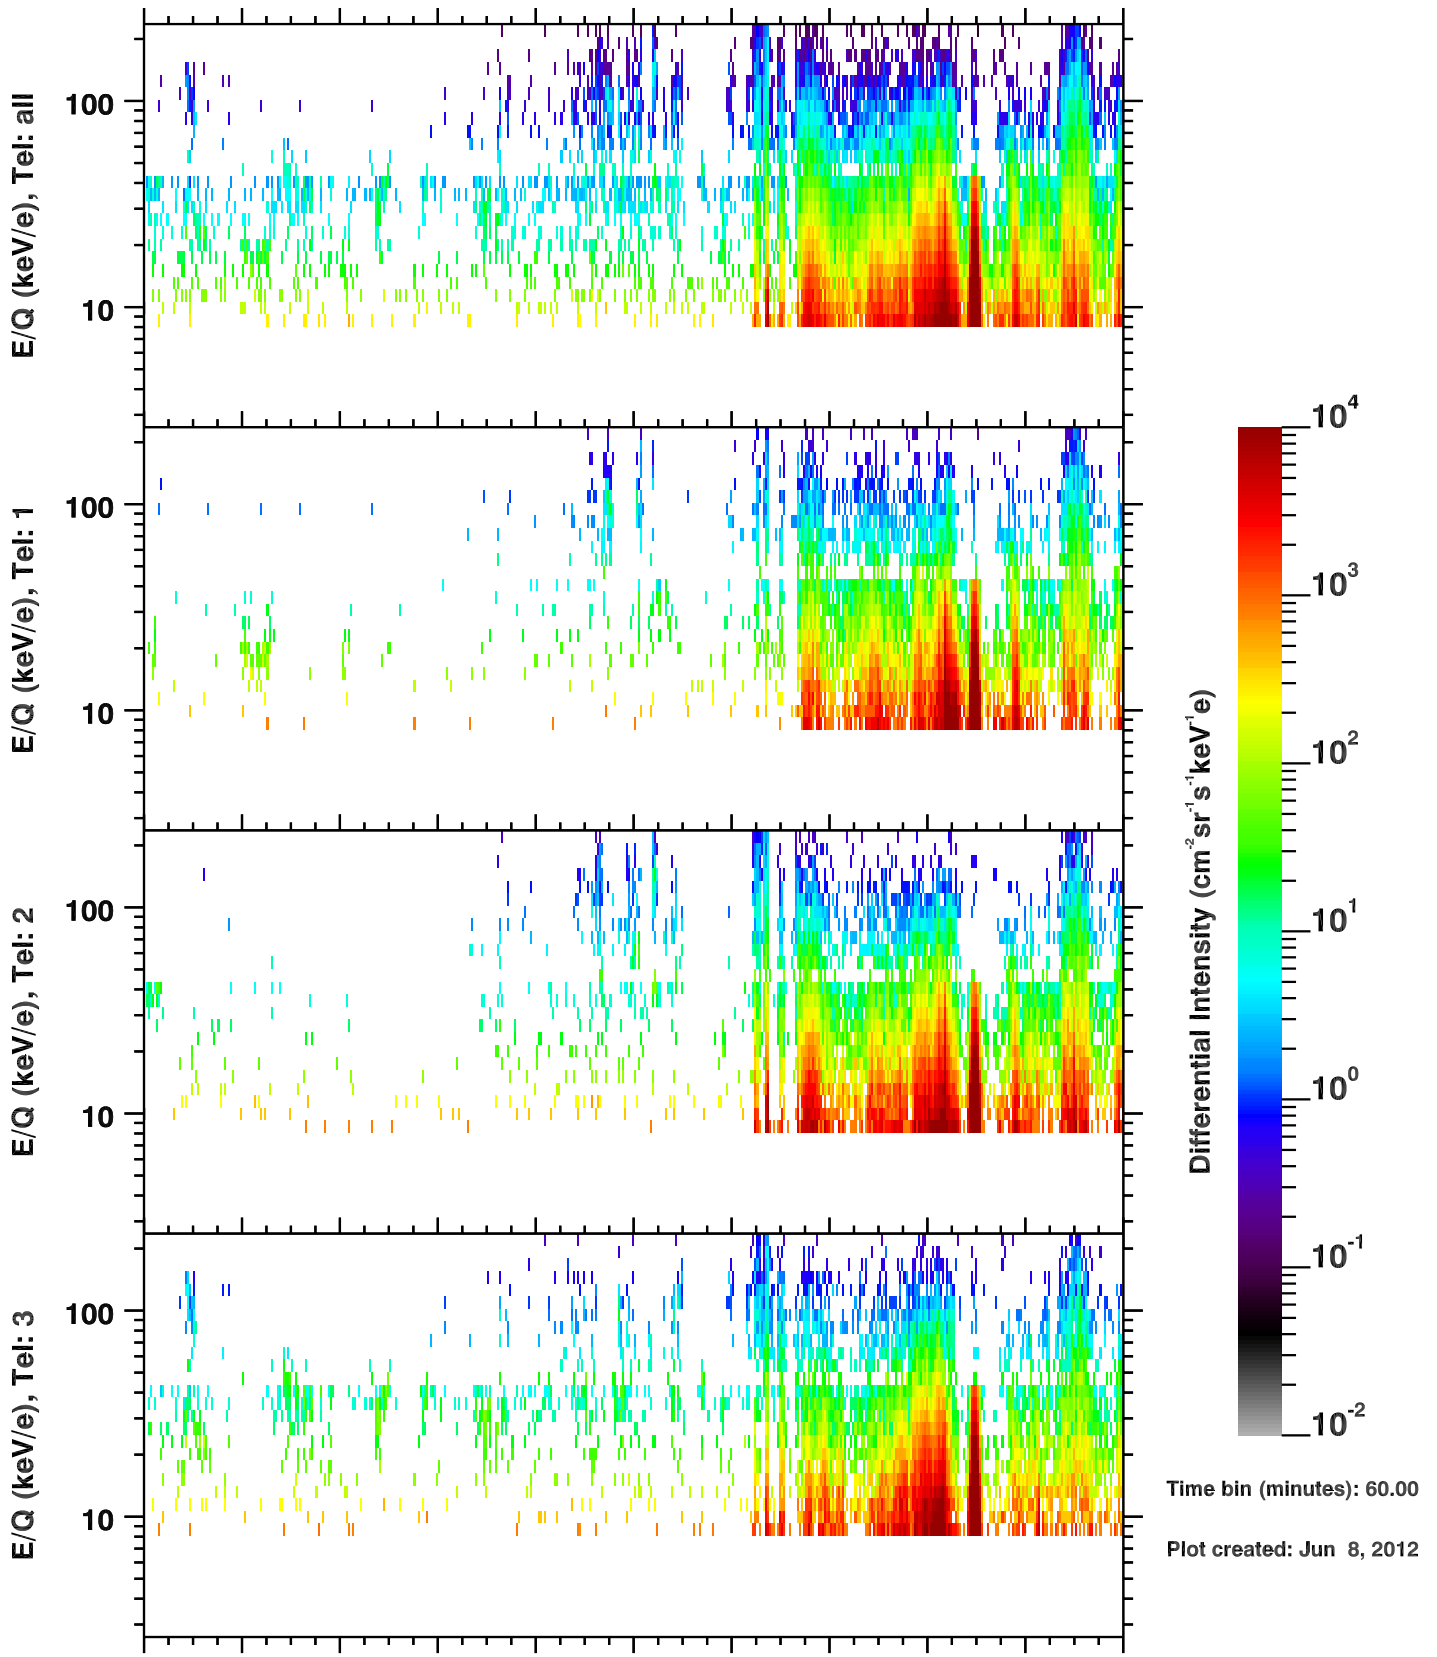

Cassini/CHEMS | W+ Flux

Time bin (minutes): 60.00

Plot created: Jun 8, 2012

	240	242	244	246	248	250	252	254	256	258	260
R(Rs)	35.8	41.5	44.8	45.9	45.0	41.8	36.3	27.5	13.3	14.1	27.5
Lat($^{\circ}$)	0.2	0.2	0.2	0.3	0.3	0.3	0.3	0.4	0.4	-0.0	0.1
LT(dec.h)	13.6	14.1	14.5	14.9	15.2	15.6	16.1	16.8	18.6	12.2	13.8