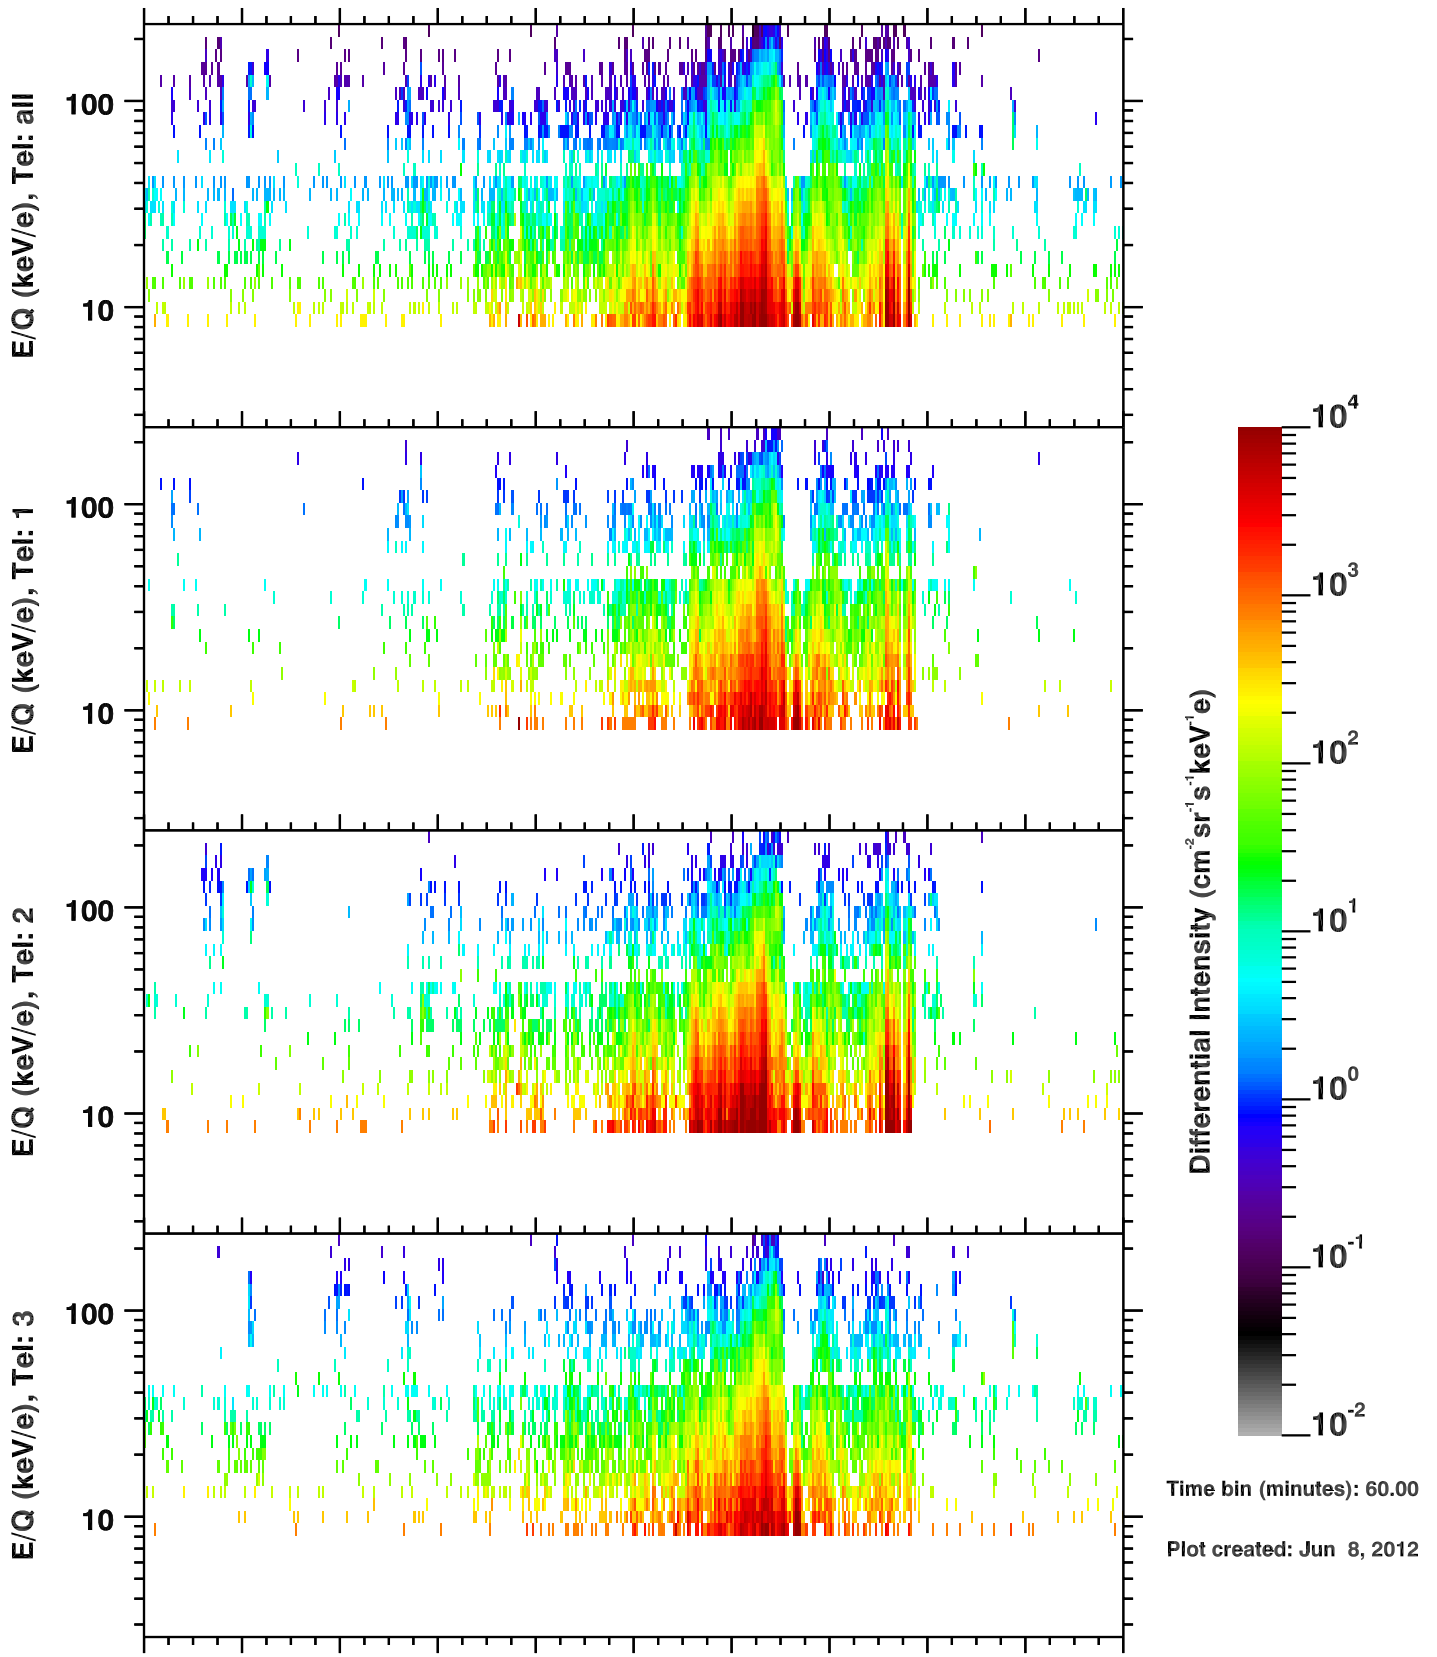

Cassini/CHEMS | W+ Flux

Time bin (minutes): 60.00

Plot created: Jun 8, 2012

	200	202	204	206	208	210	212	214	216	218	220
R(Rs)	44.1	45.6	45.1	42.5	37.4	29.3	16.5	10.1	25.7	35.1	41.1
Lat($^{\circ}$)	0.2	0.2	0.3	0.3	0.3	0.3	0.4	-0.2	0.1	0.1	0.2
LT(dec.h)	14.5	14.9	15.2	15.6	16.1	16.7	18.2	10.1	12.8	13.6	14.1