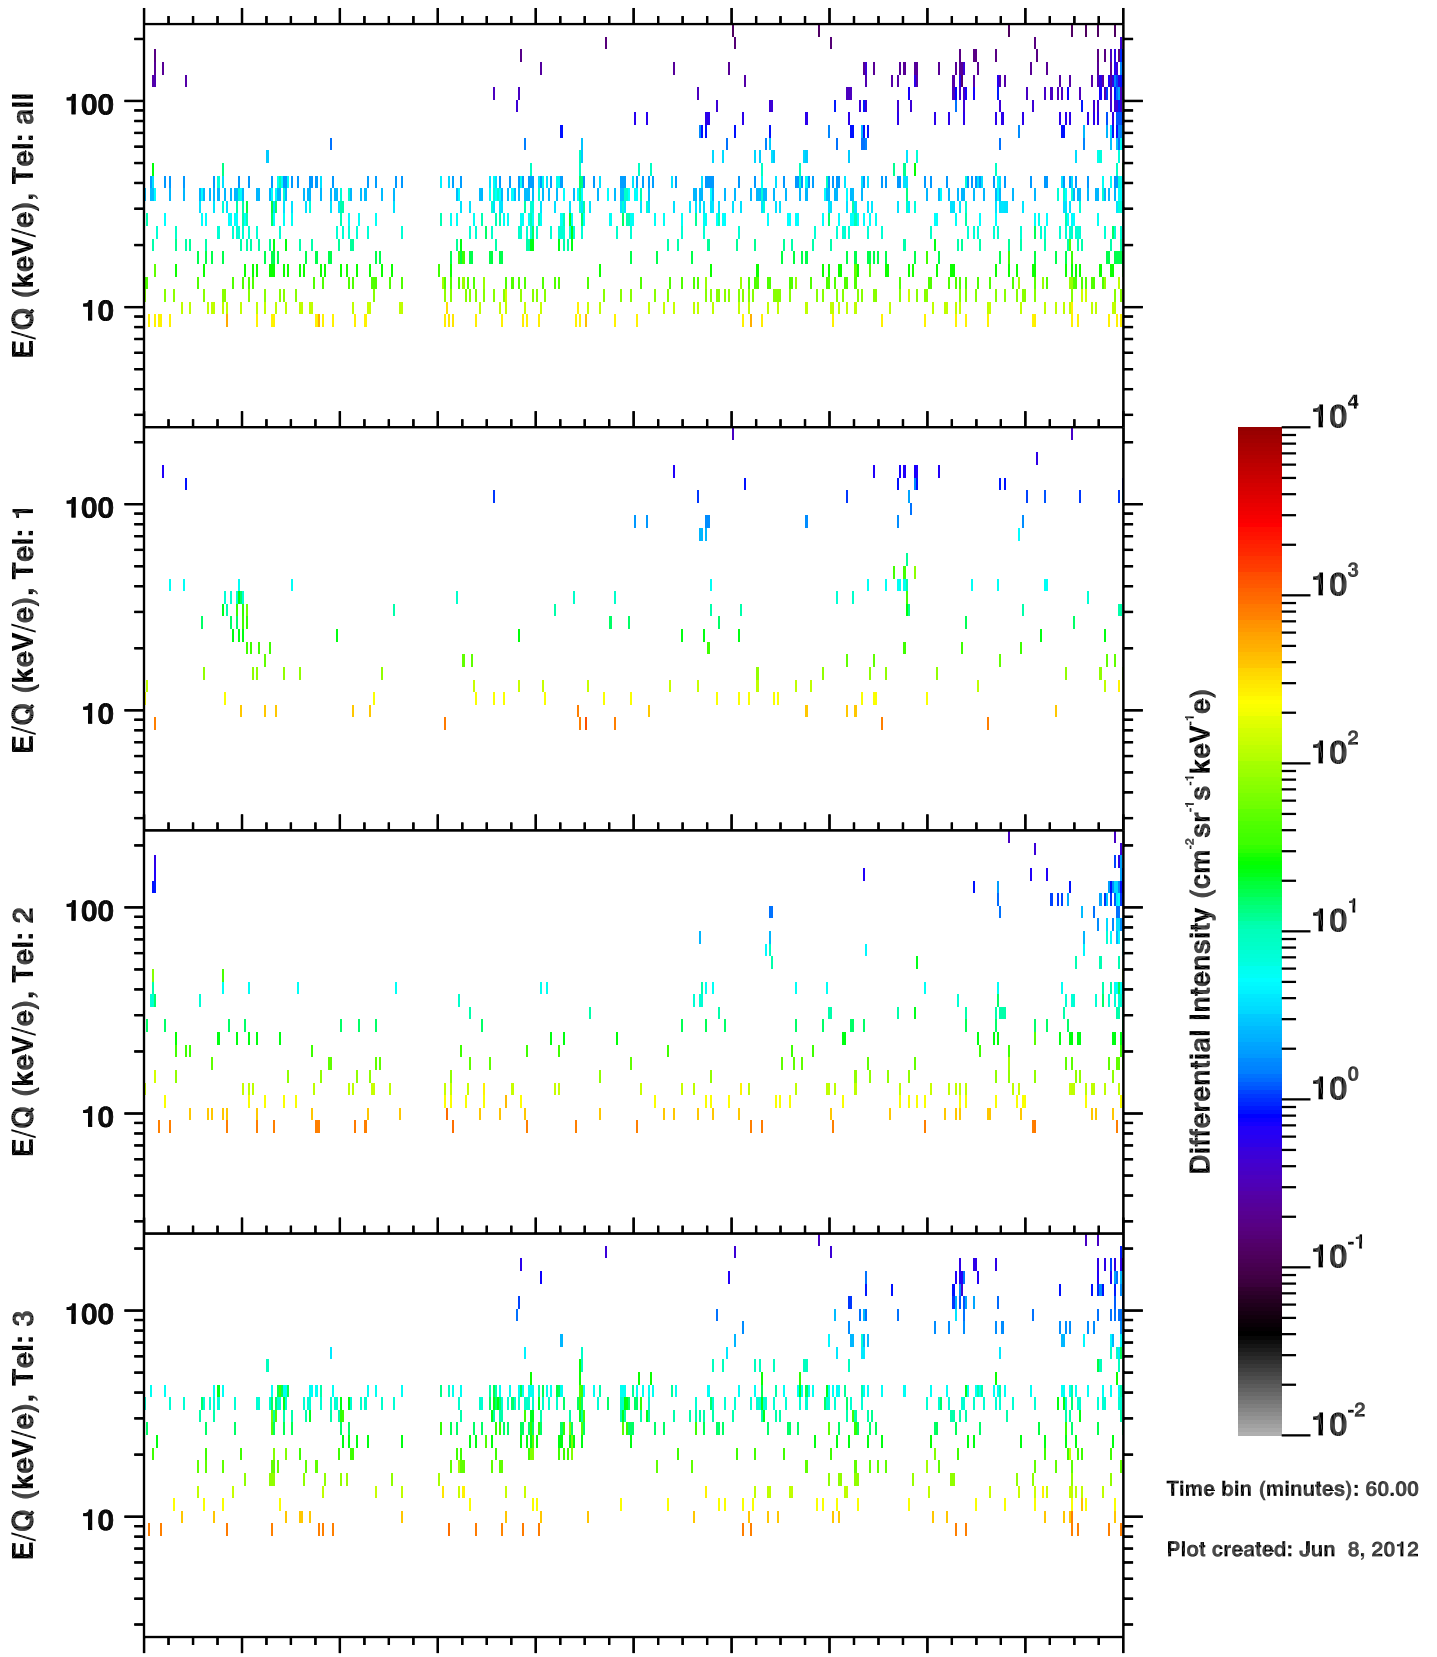

# Cassini/CHEMS | W+ Flux

Time bin (minutes): 60.00

Plot created: Jun 8, 2012

	140	142	144	146	148	150	152	154	156	158	160
R(Rs)	54.2	59.1	62.9	65.5	67.2	67.8	67.6	66.3	64.1	60.9	56.5
Lat( $^{\circ}$ )	0.2	0.3	0.3	0.3	0.3	0.3	0.3	0.3	0.3	0.4	0.4
LT(dec.h)	14.9	15.2	15.4	15.6	15.8	16.0	16.2	16.4	16.6	16.9	17.1