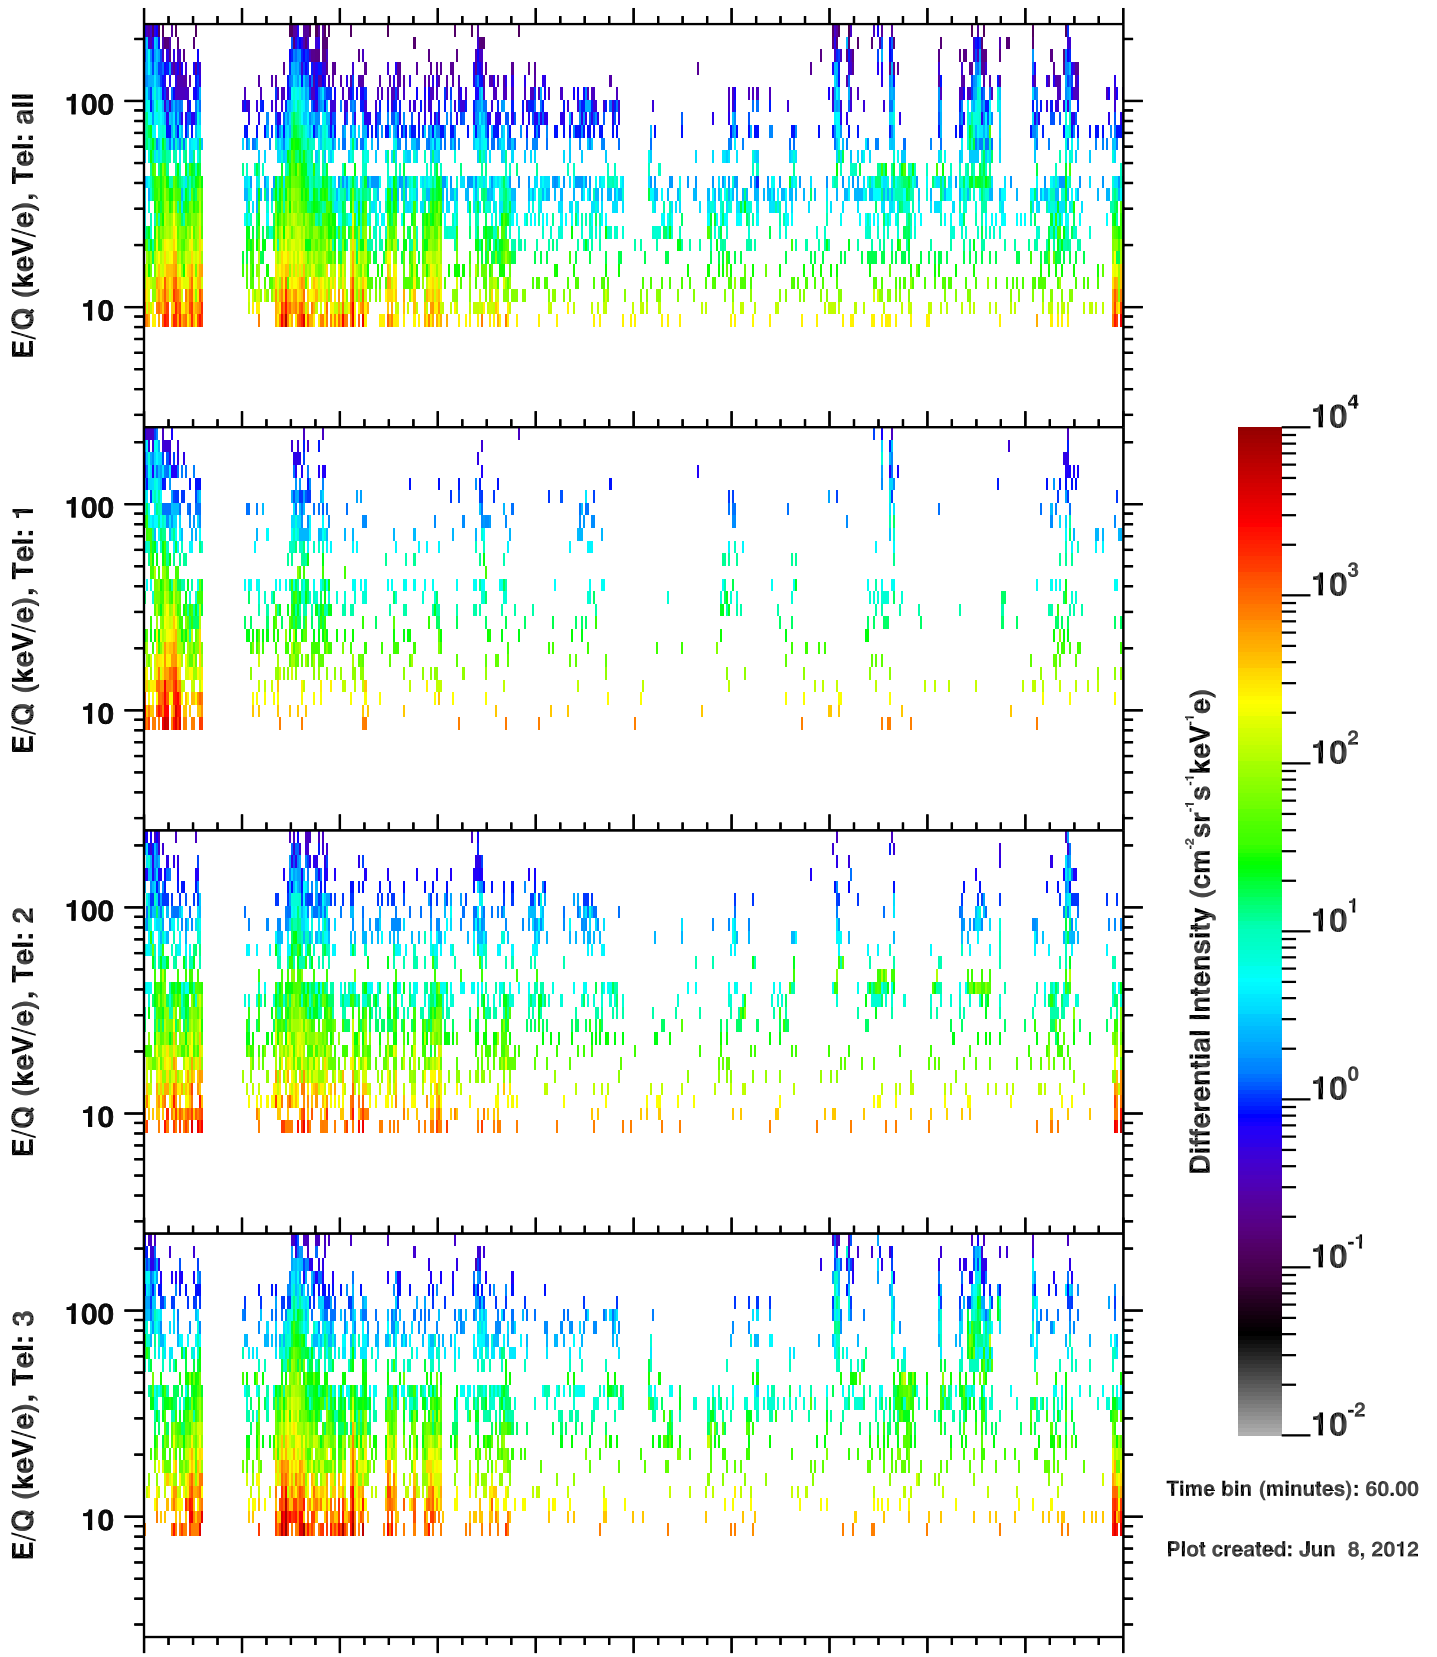

Cassini/CHEMS | W+ Flux

Time bin (minutes): 60.00

Plot created: Jun 8, 2012

| | 80 | 82 | 84 | 86 | 88 | 90 | 92 | 94 | 96 | 98 | 100 |
|-------------------|------|------|------|------|------|------|------|------|------|------|------|
| R(Rs) | 8.5 | 25.0 | 35.7 | 43.2 | 48.5 | 51.9 | 53.8 | 54.1 | 53.0 | 50.3 | 45.8 |
| Lat($^{\circ}$) | -0.1 | 0.2 | 0.3 | 0.3 | 0.3 | 0.4 | 0.4 | 0.4 | 0.4 | 0.4 | 0.4 |
| LT(dec.h) | 11.4 | 14.9 | 15.8 | 16.3 | 16.7 | 17.0 | 17.3 | 17.5 | 17.8 | 18.1 | 18.4 |