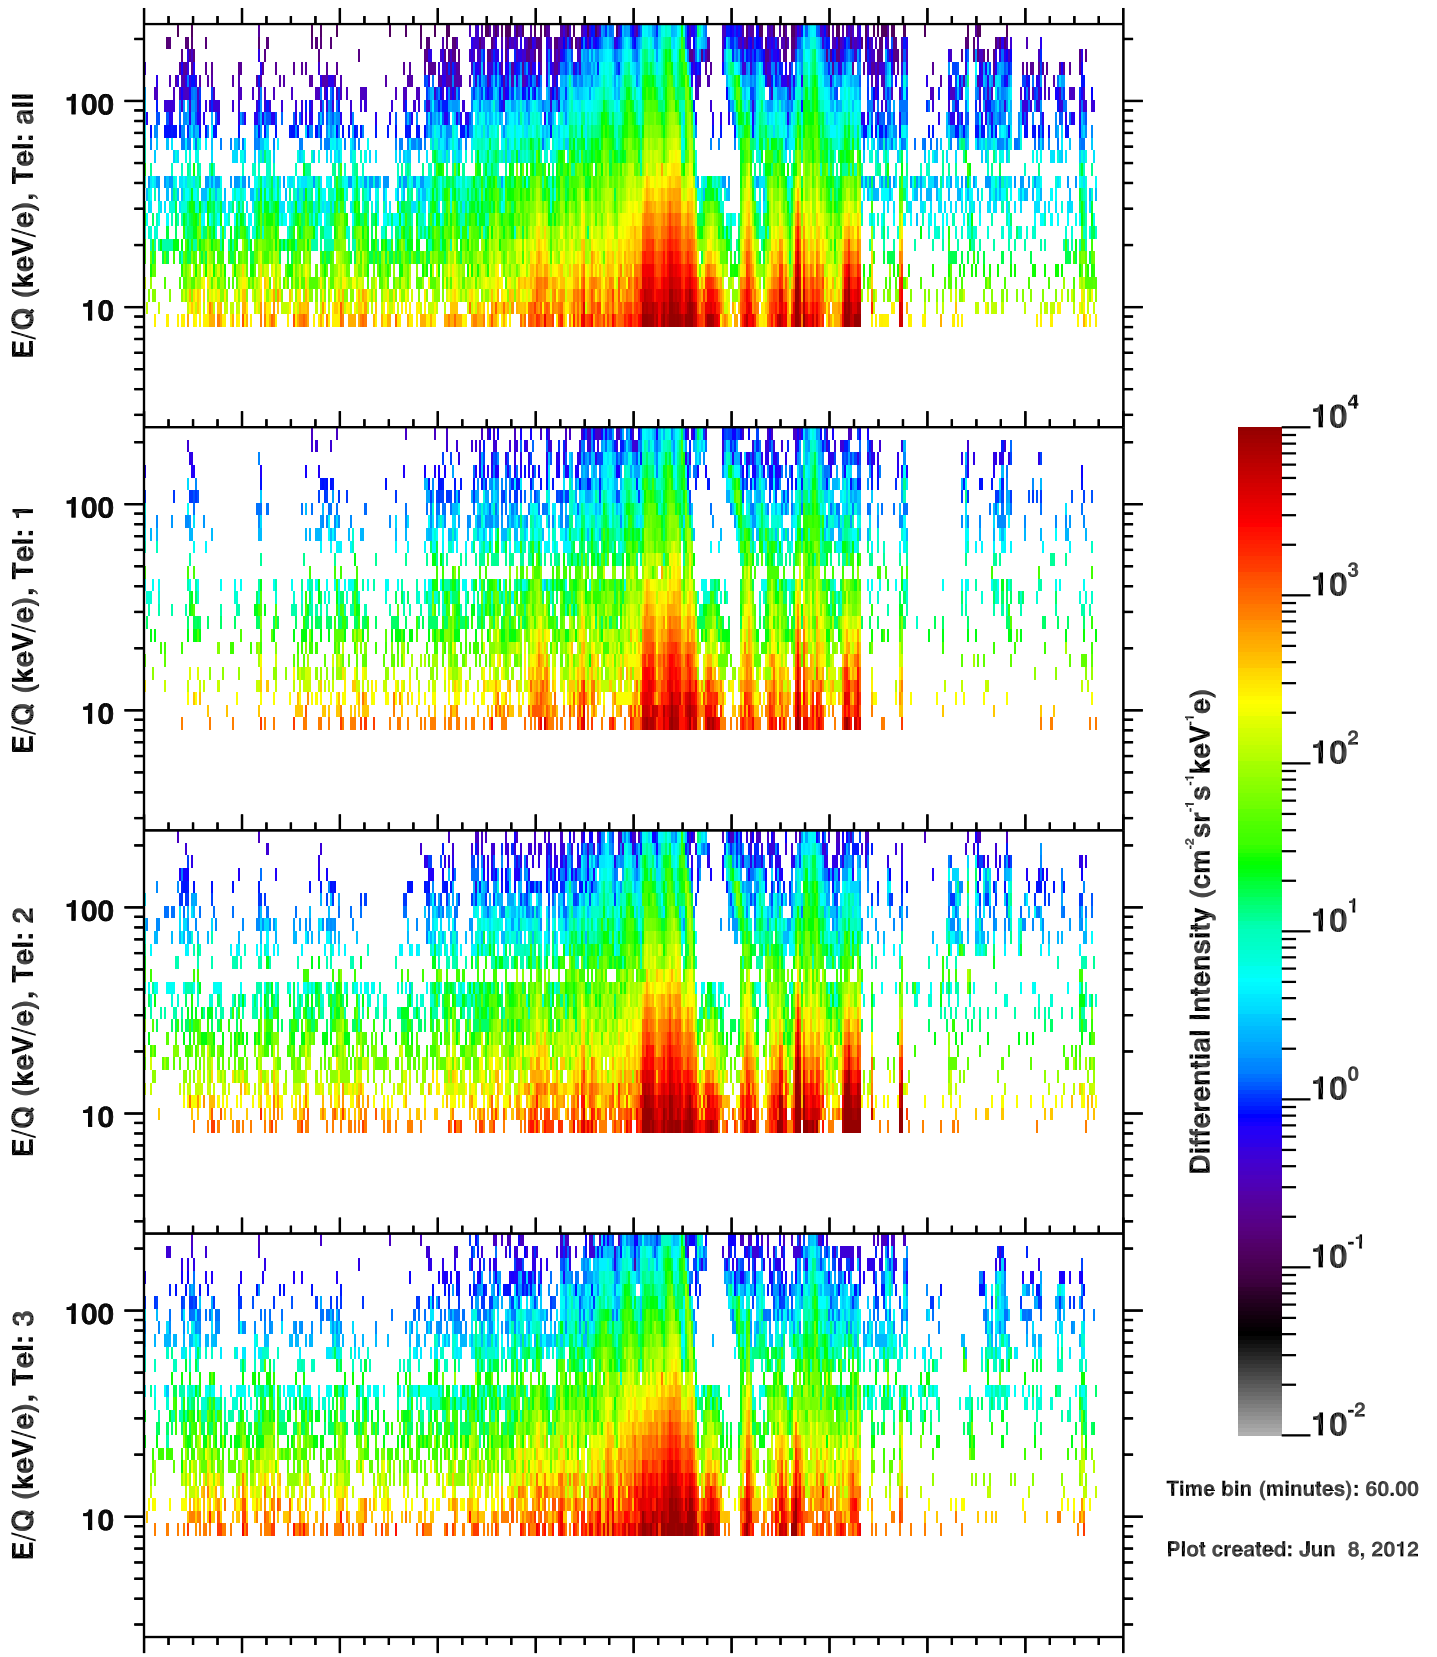

Cassini/CHEMS | W+ Flux

Time bin (minutes): 60.00

Plot created: Jun 8, 2012

	40	42	44	46	48	50	52	54	56	58	60
R(Rs)	43.8	44.2	42.3	37.9	30.5	18.3	7.7	24.5	35.4	43.0	48.3
Lat($^{\circ}$)	0.3	0.3	0.3	0.3	0.3	0.3	-0.1	0.2	0.3	0.3	0.3
LT(dec.h)	17.9	18.3	18.7	19.1	19.7	20.9	10.9	14.9	15.8	16.3	16.7