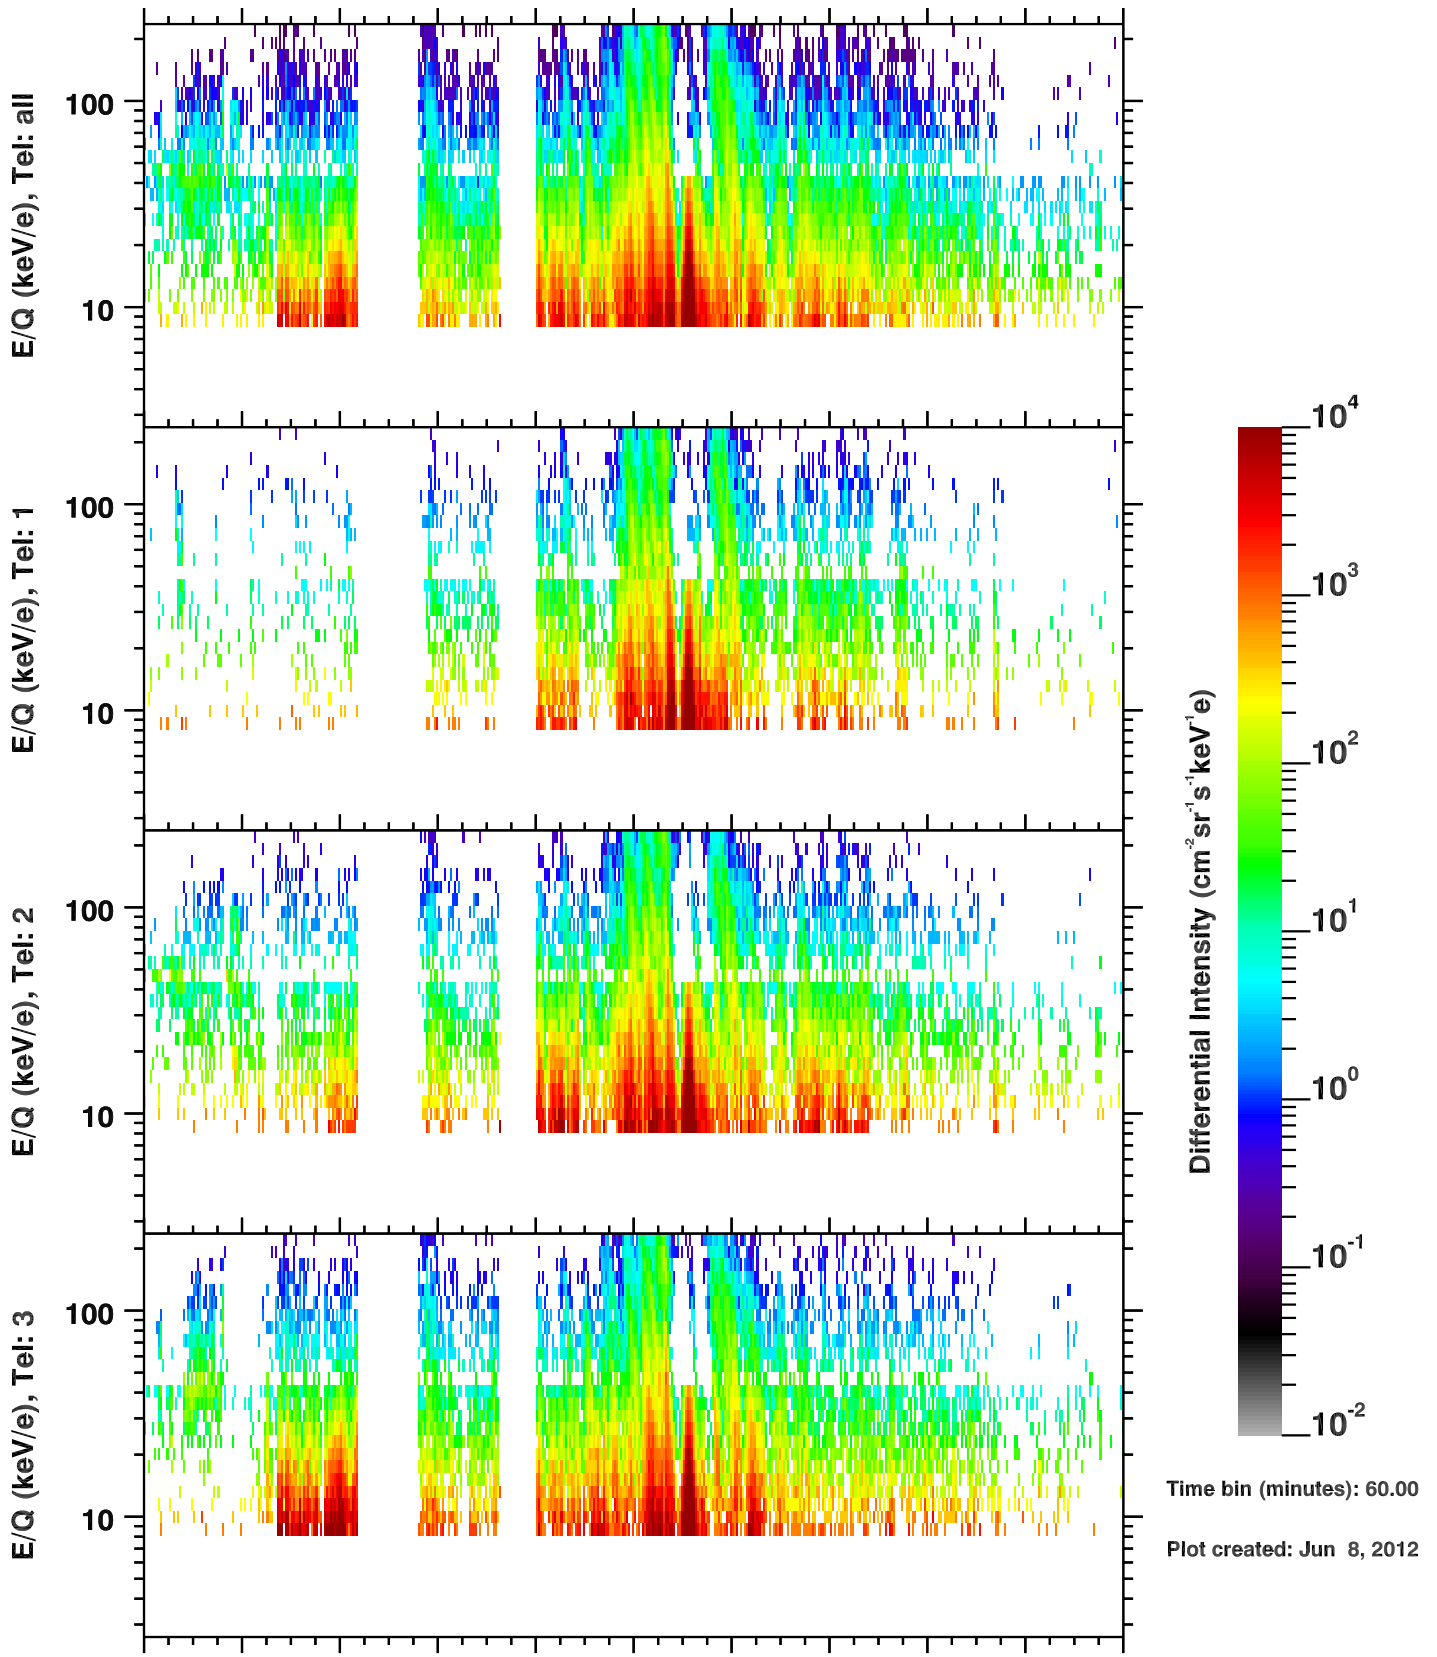

Cassini/CHEMS | W+ Flux

Time bin (minutes): 60.00

Plot created: Jun 8, 2012

	20	22	24	26	28	30	32	34	36	38	40
R(Rs)	44.1	43.9	41.5	36.6	28.3	14.8	12.5	27.1	35.8	41.1	43.8
Lat($^{\circ}$)	0.3	0.3	0.3	0.3	0.3	0.3	0.1	0.2	0.3	0.3	0.3
LT(dec.h)	18.0	18.4	18.8	19.2	19.9	21.5	14.4	16.4	17.1	17.6	17.9