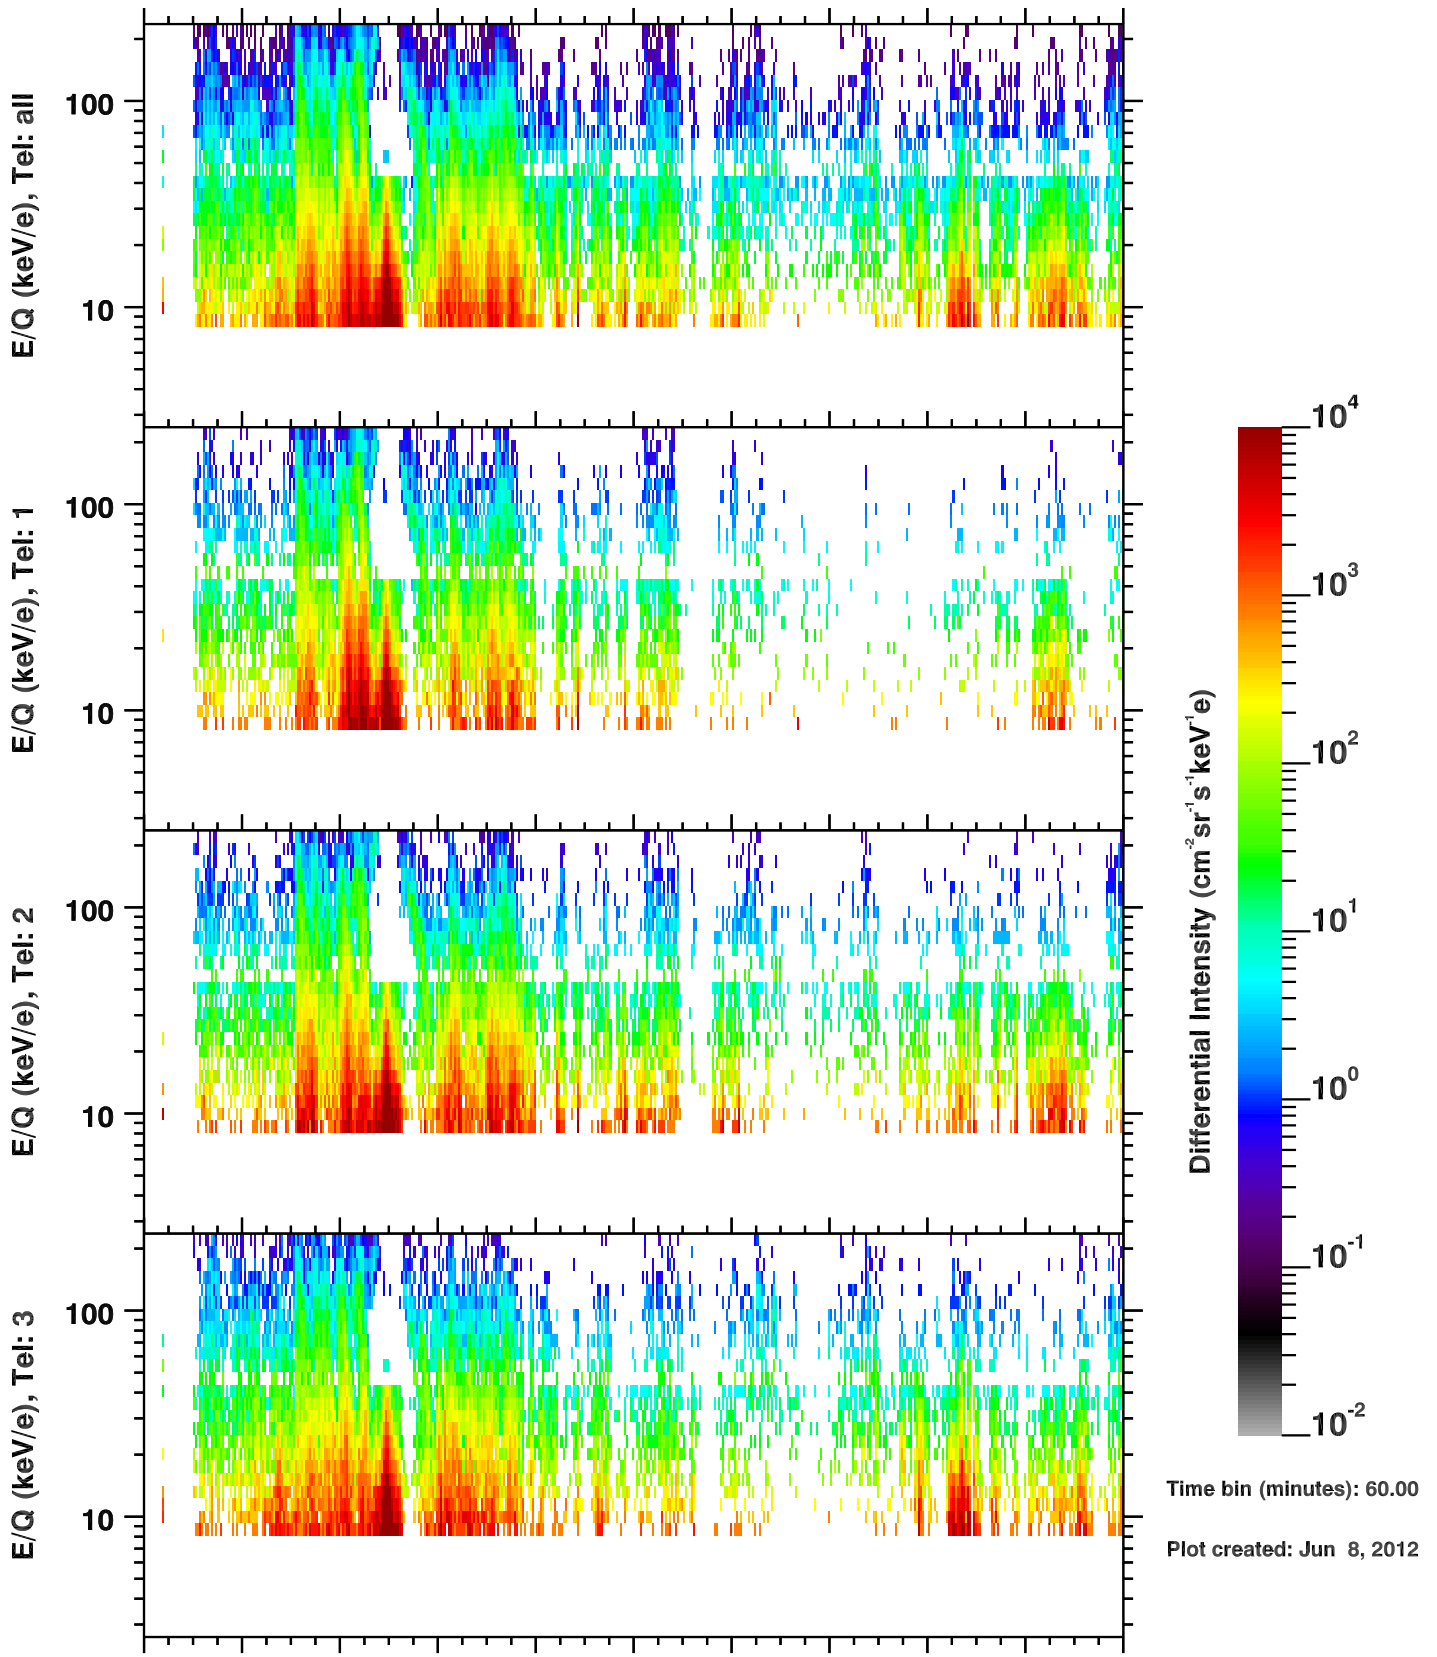

Cassini/CHEMS | W+ Flux

Time bin (minutes): 60.00

Plot created: Jun 8, 2012

	350	352	354	356	358	360	362	364	1	3	5
R(Rs)	36.1	27.5	13.2	14.1	28.0	36.5	41.6	44.2	44.6	42.7	38.4
Lat($^{\circ}$)	-0.1	-0.1	-0.1	0.0	-0.0	-0.0	-0.0	-0.1	-0.1	-0.1	-0.1
LT(dec.h)	19.4	20.1	21.9	14.8	16.5	17.2	17.6	18.0	18.4	18.7	19.2