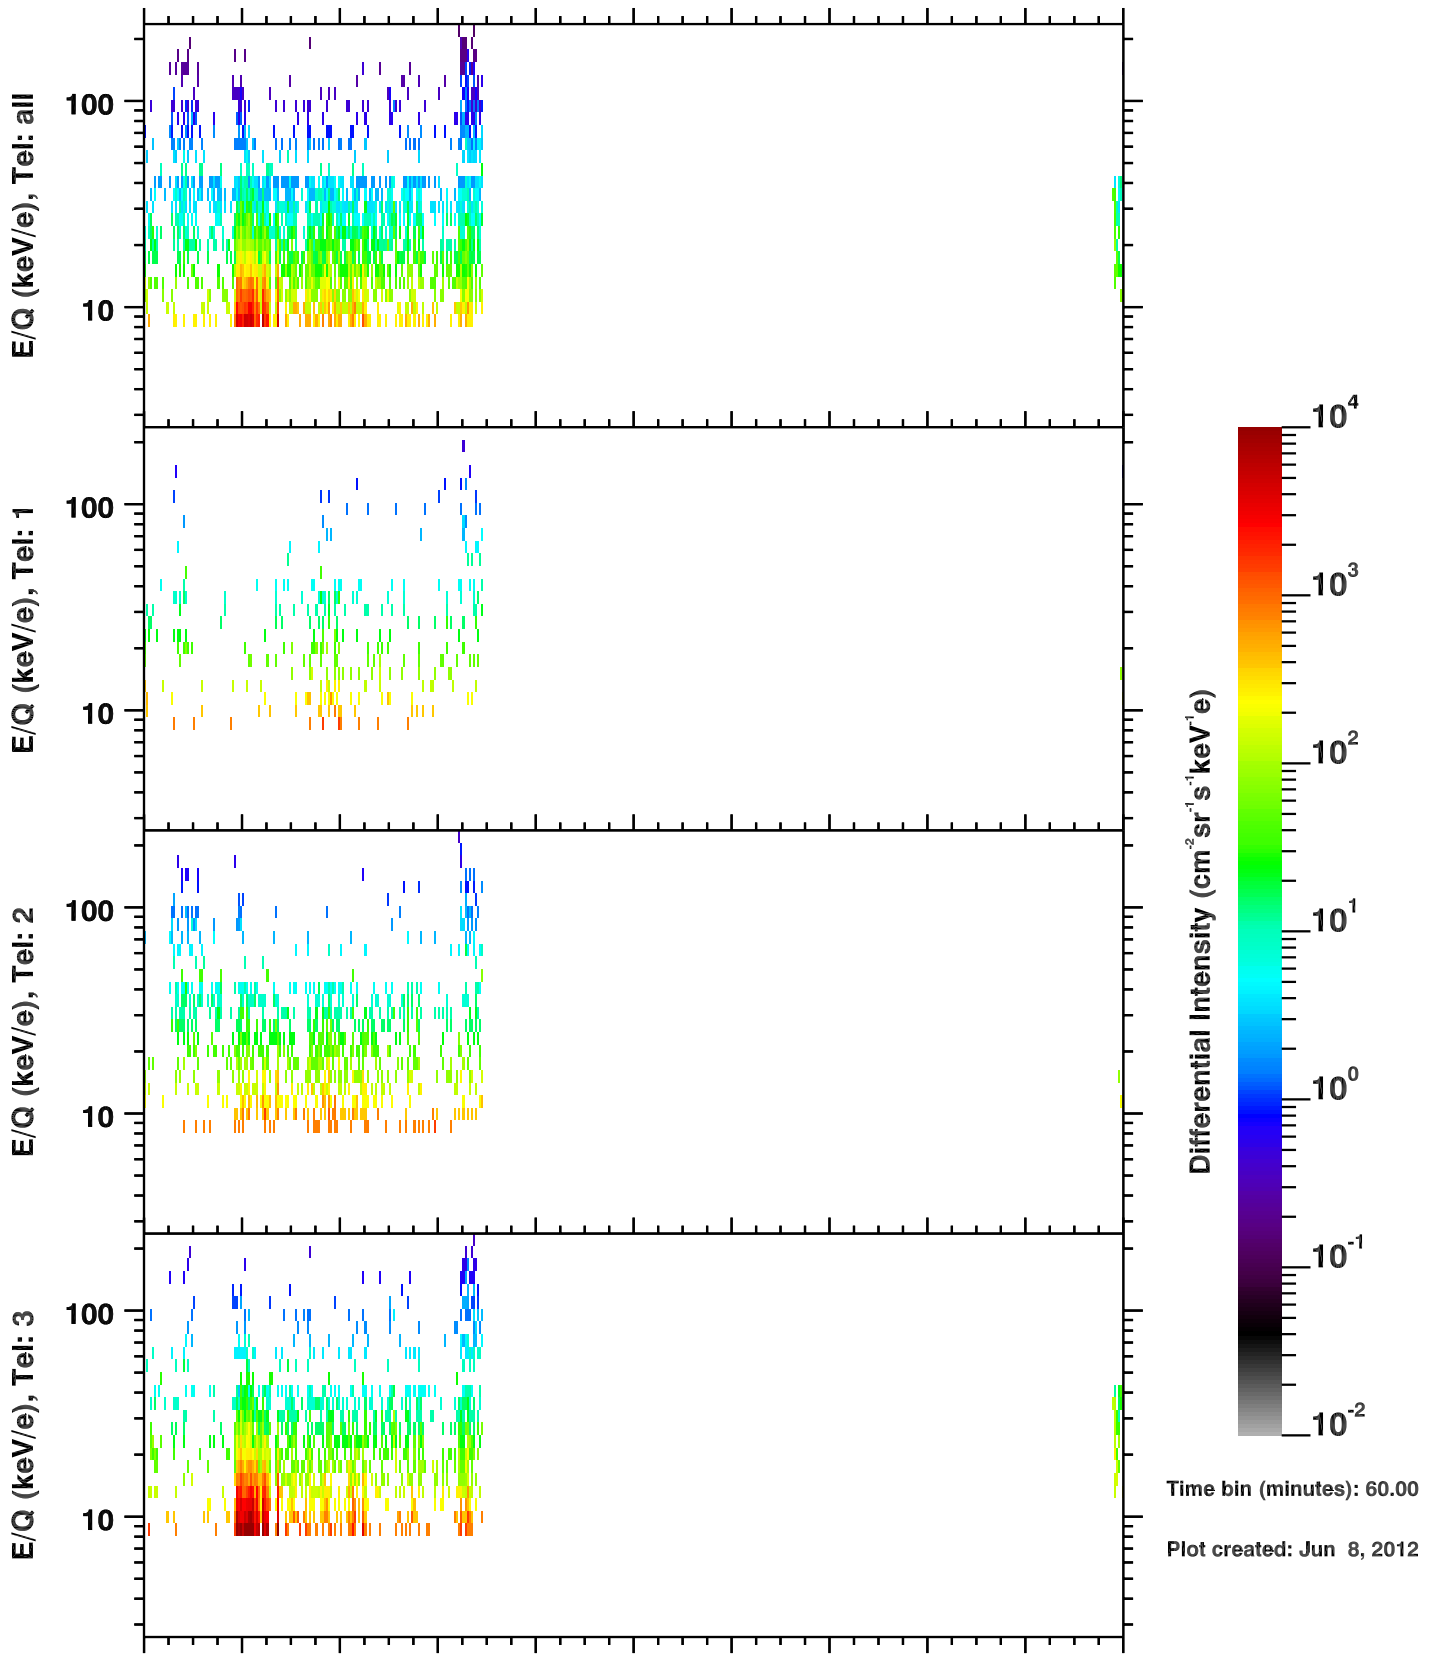

Cassini/CHEMS | W+ Flux

Time bin (minutes): 60.00

Plot created: Jun 8, 2012

	300	302	304	306	308	310	312	314	316	318	320
R(Rs)	48.5	49.2	48.0	45.0	39.8	31.9	19.9	5.6	23.2	33.5	39.8
Lat($^{\circ}$)	-1.8	-2.0	-2.2	-2.4	-2.6	-2.8	-3.0	2.8	-0.0	-0.0	-0.0
LT(dec.h)	18.4	18.7	19.0	19.3	19.8	20.3	21.5	10.9	16.1	17.0	17.5