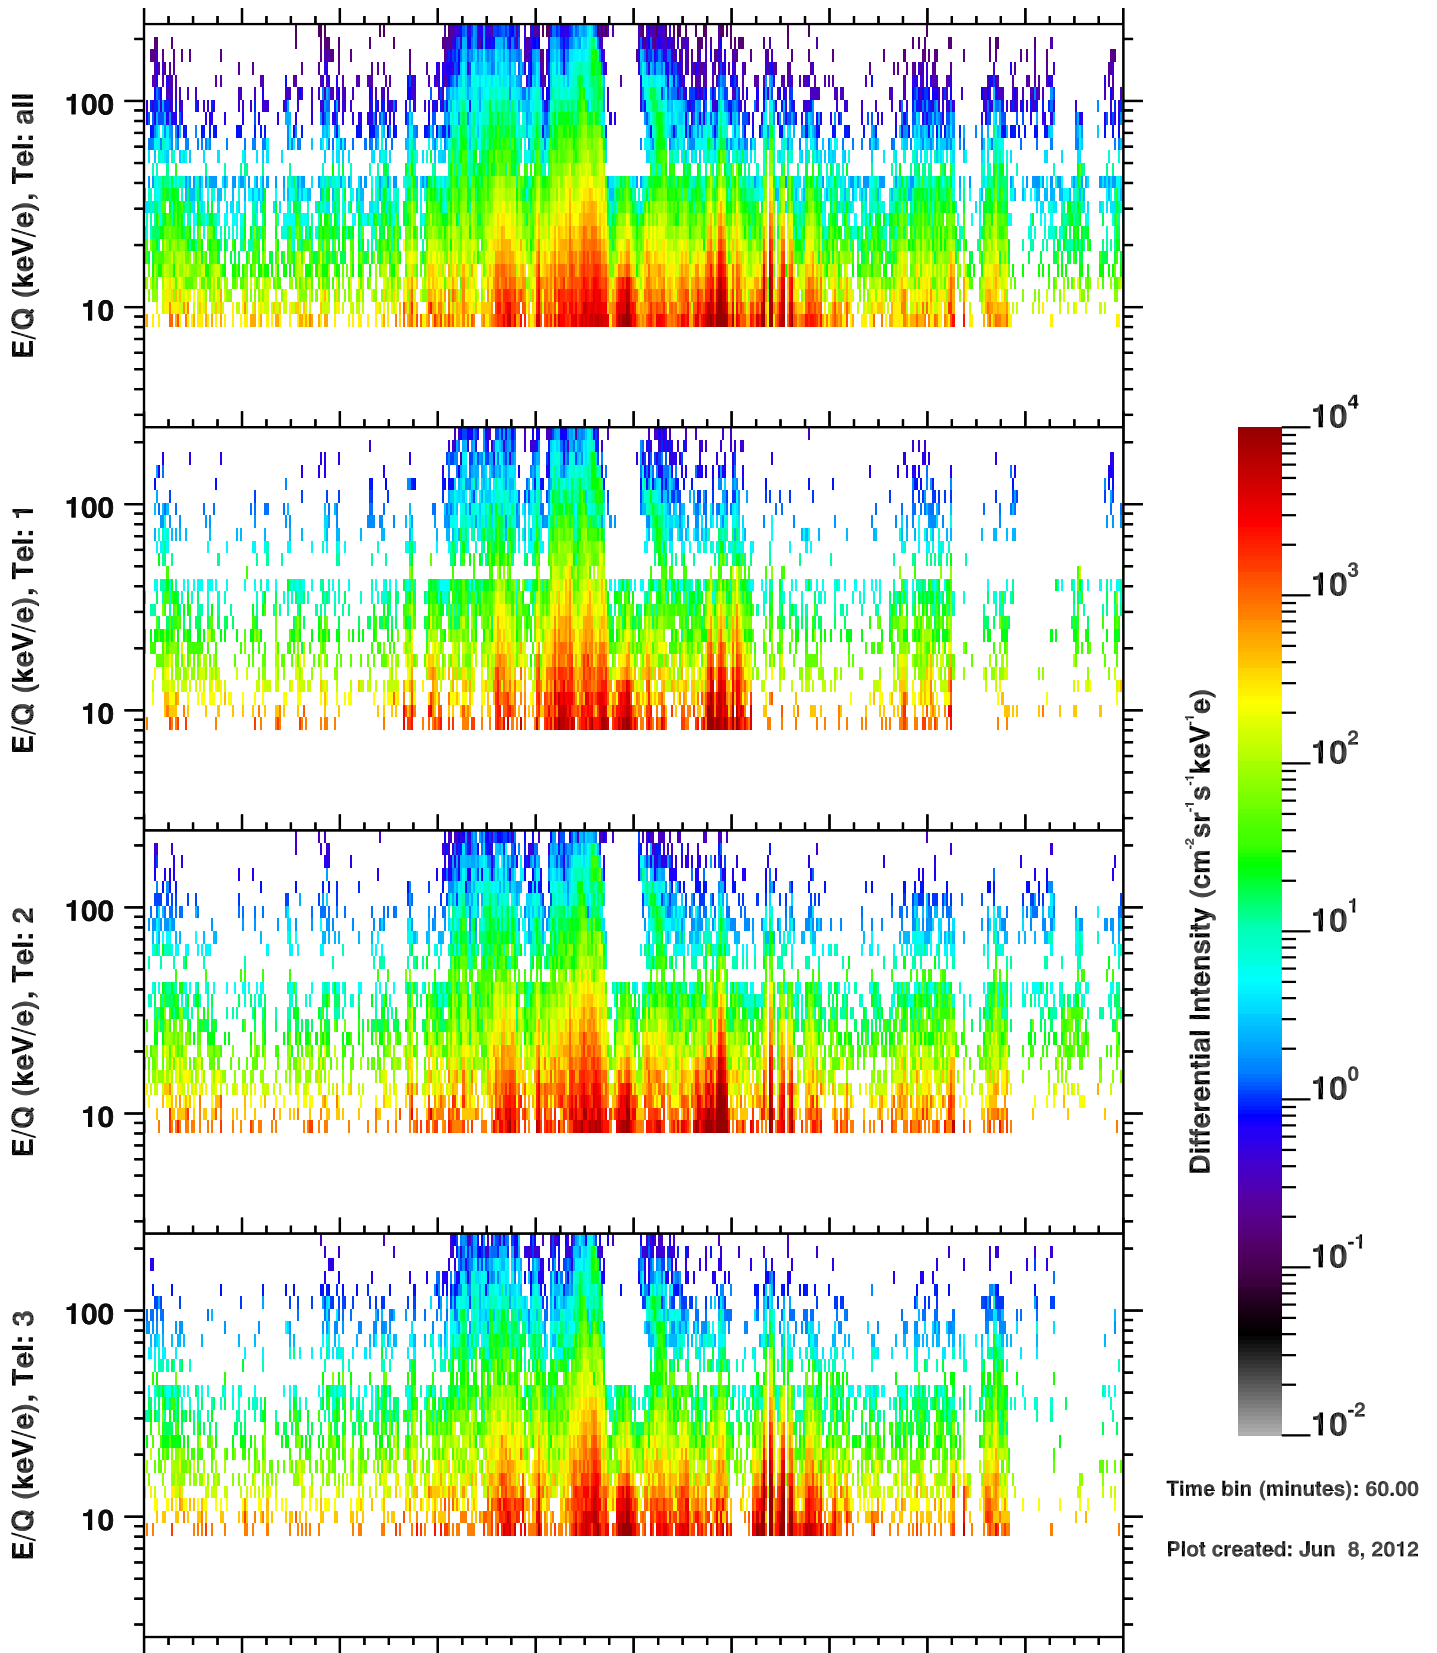

Cassini/CHEMS | W+ Flux

Time bin (minutes): 60.00

Plot created: Jun 8, 2012

	280	282	284	286	288	290	292	294	296	298	300
R(Rs)	47.8	44.8	39.7	31.8	19.8	5.7	23.4	34.1	41.3	45.9	48.5
Lat($^{\circ}$)	-2.1	-2.3	-2.5	-2.7	-3.0	2.8	-0.3	-1.0	-1.4	-1.6	-1.8
LT(dec.h)	19.0	19.4	19.8	20.4	21.5	11.1	16.2	17.1	17.6	18.0	18.4