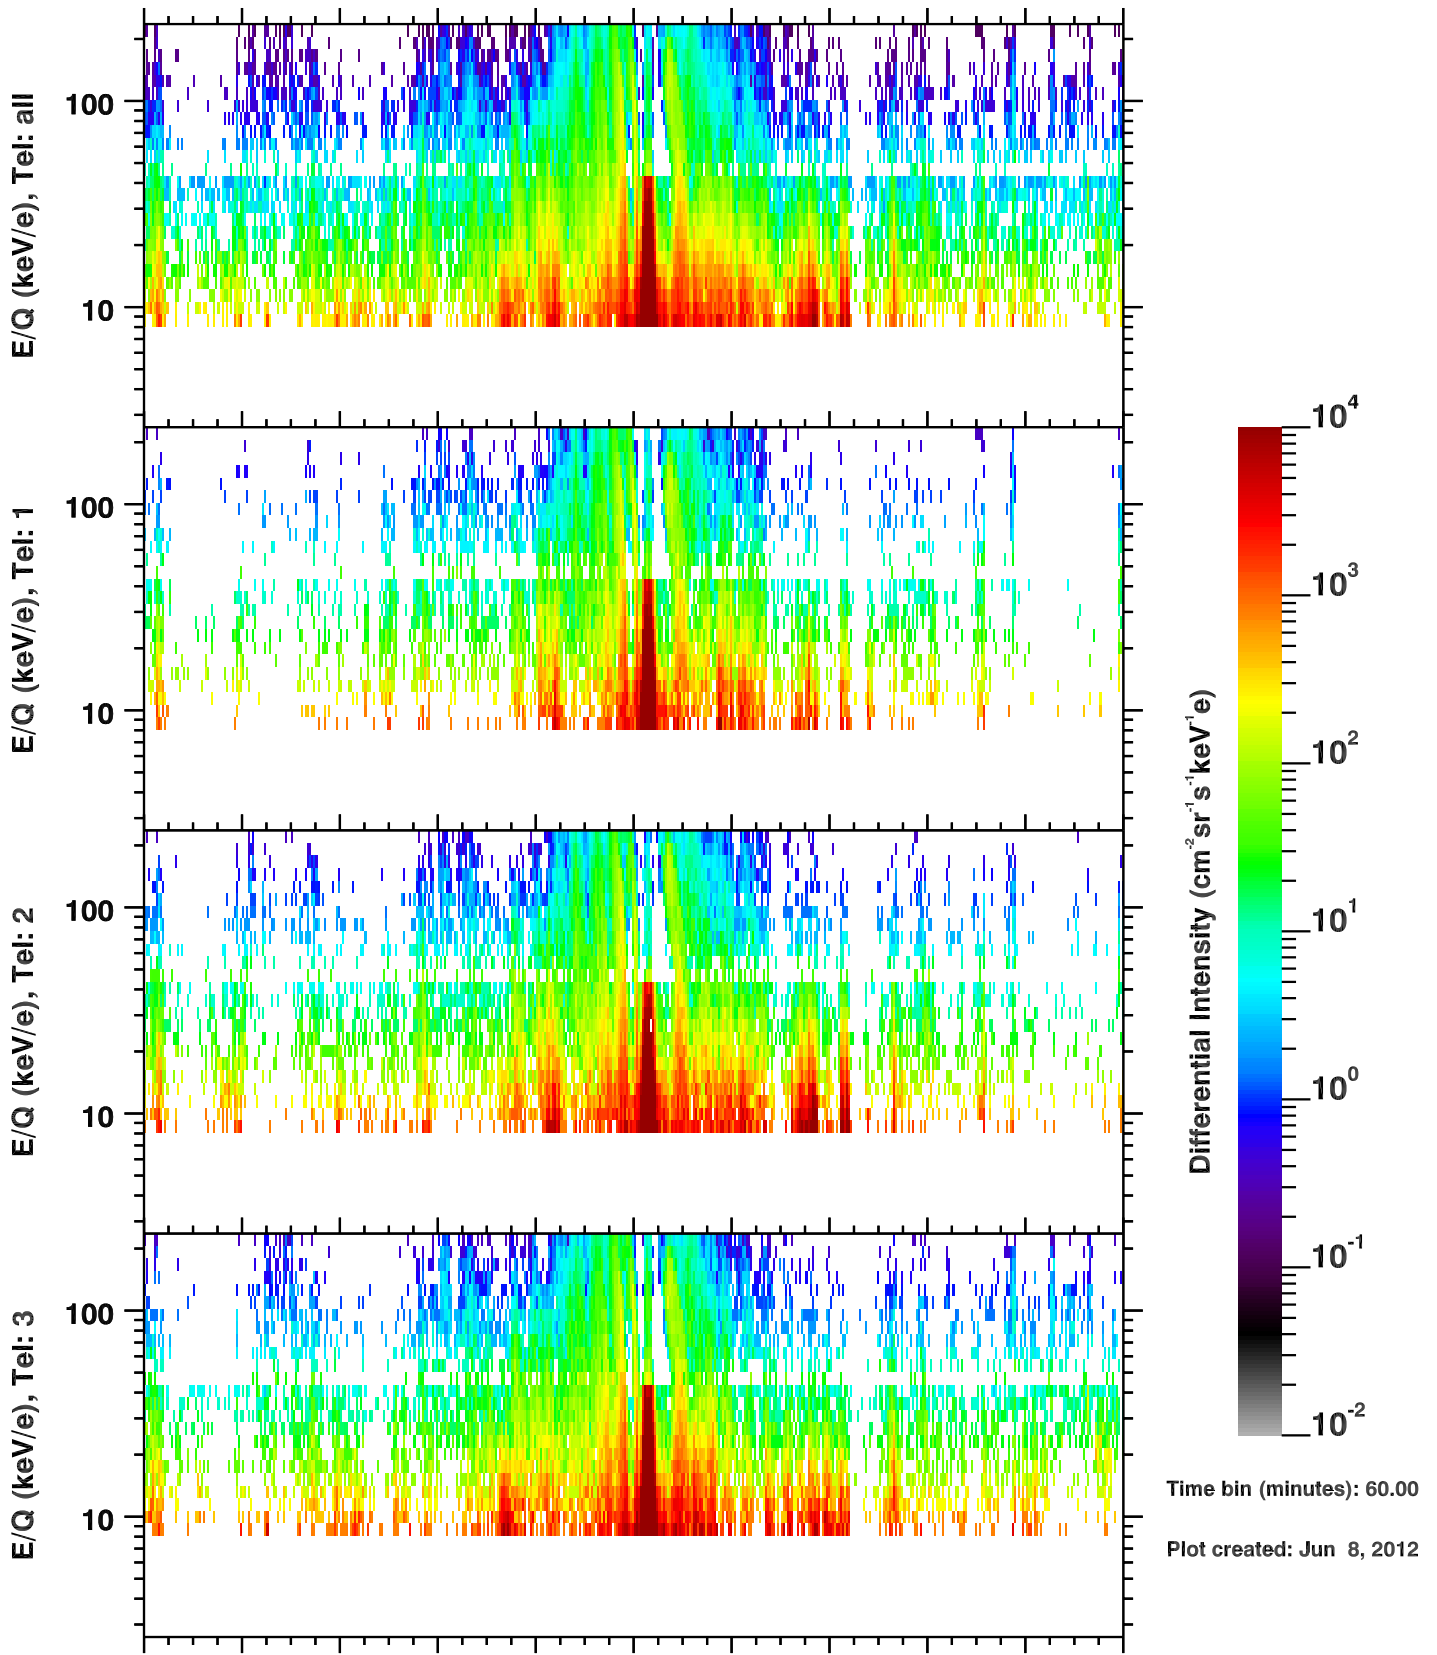

# Cassini/CHEMS | W+ Flux

Time bin (minutes): 60.00

Plot created: Jun 8, 2012

	160	162	164	166	168	170	172	174	176	178	180
R(Rs)	35.8	37.9	36.8	32.4	23.6	6.0	19.8	30.2	35.6	37.6	36.4
Lat( $^{\circ}$ )	-0.3	-0.5	-0.7	-0.9	-1.2	-1.9	0.5	-4.4	-7.2	-9.3	-11.2
LT(dec.h)	17.5	18.0	18.4	18.9	19.7	23.3	16.0	17.0	17.6	18.0	18.5