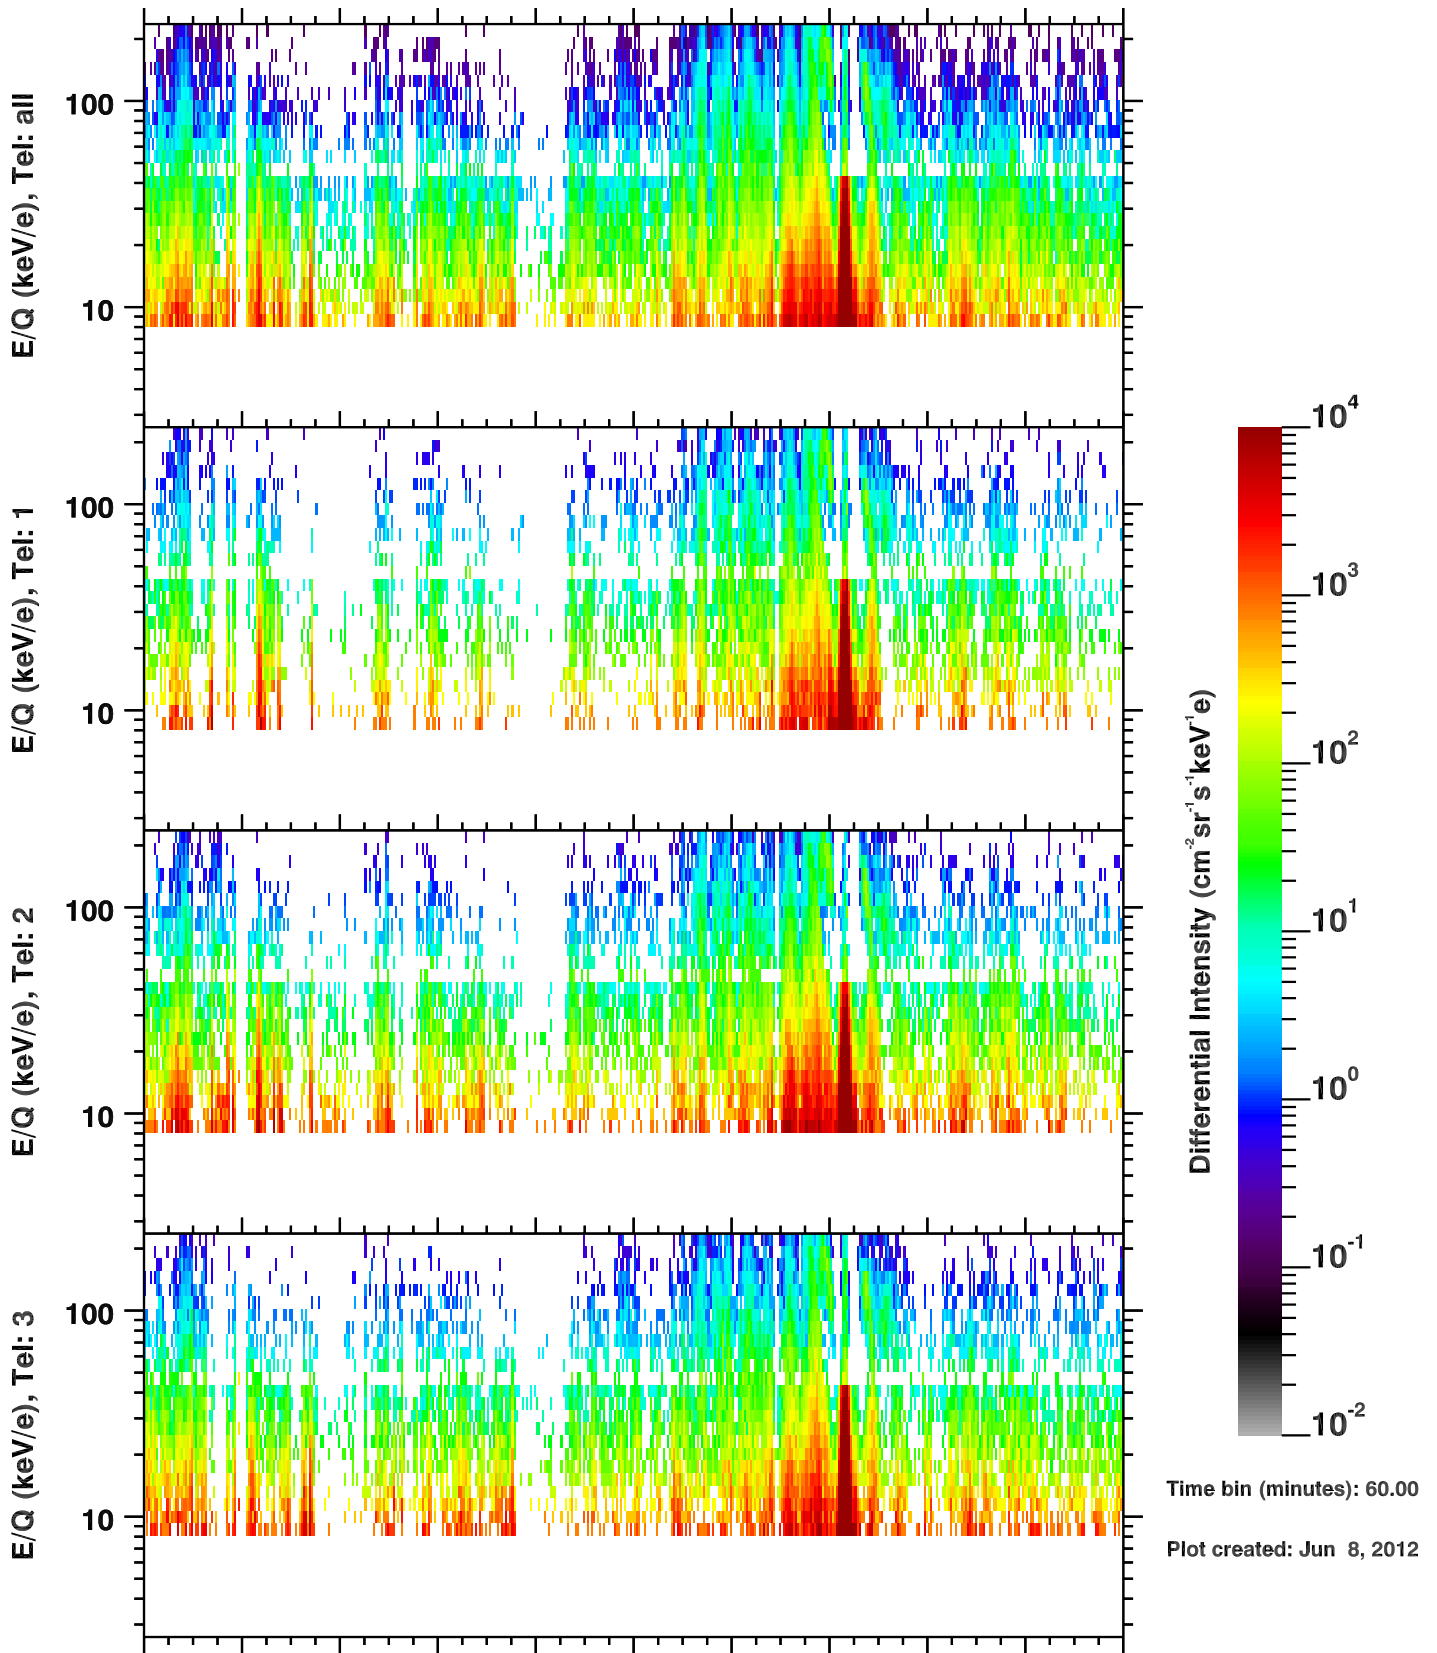

# Cassini/CHEMS | W+ Flux

Time bin (minutes): 60.00

Plot created: Jun 8, 2012

	140	142	144	146	148	150	152	154	156	158	160
R(Rs)	19.2	30.0	35.7	37.8	36.7	32.3	23.6	6.3	19.5	30.2	35.8
Lat( $^{\circ}$ )	0.1	3.0	4.7	6.0	7.1	8.3	9.9	11.1	0.2	0.0	-0.3
LT(dec.h)	16.0	17.0	17.6	18.0	18.4	19.0	19.7	23.3	16.0	17.0	17.5