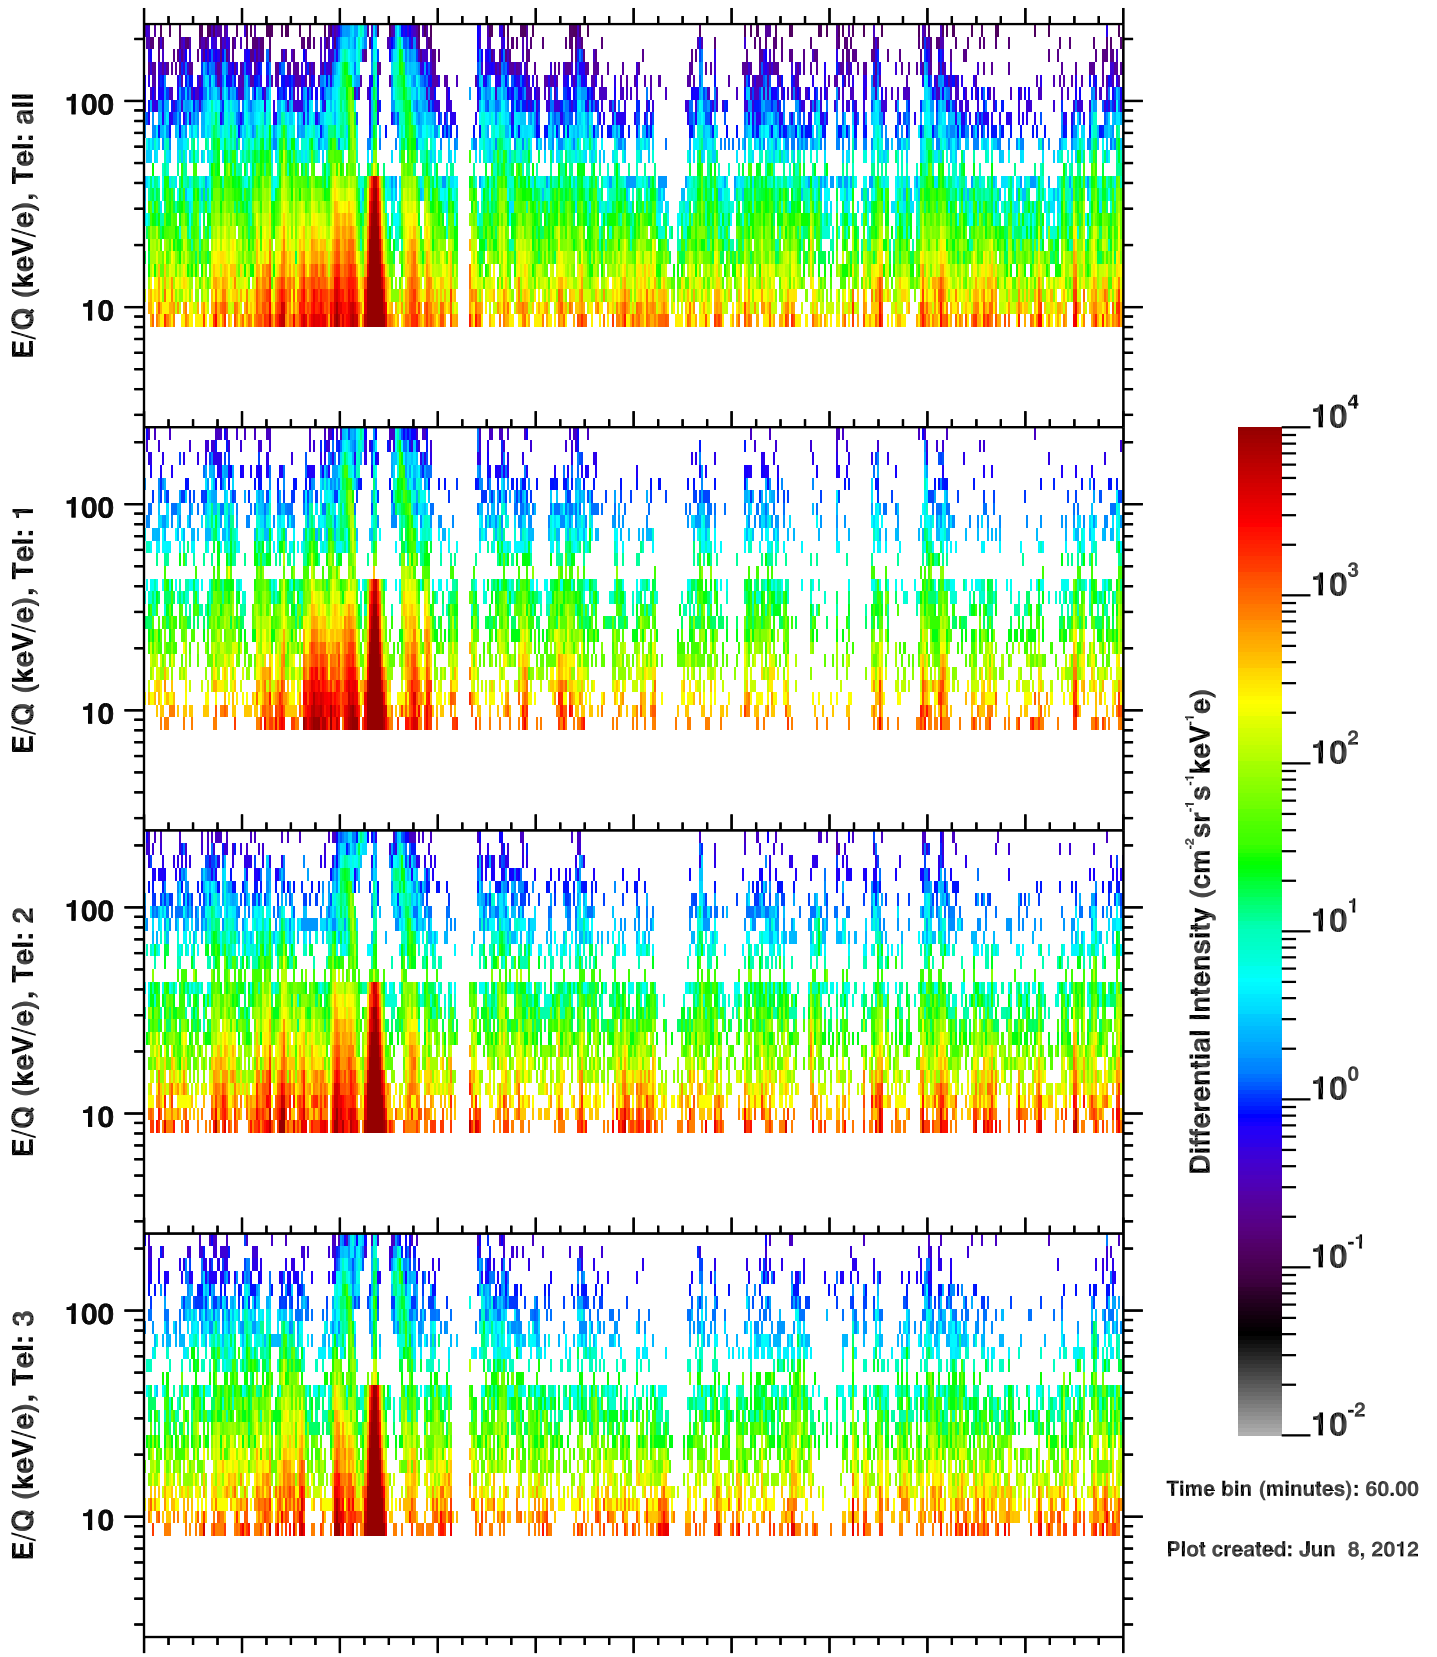

Cassini/CHEMS | W+ Flux

Time bin (minutes): 60.00

Plot created: Jun 8, 2012

	40	42	44	46	48	50	52	54	56	58	60
R(Rs)	34.3	26.0	10.9	16.5	29.0	36.0	39.5	40.2	38.1	32.8	23.4
Lat($^{\circ}$)	0.1	0.2	0.2	-0.1	-0.0	0.0	0.0	0.1	0.1	0.1	0.2
LT(dec.h)	19.9	20.6	22.7	16.5	17.7	18.3	18.8	19.1	19.6	20.1	20.9