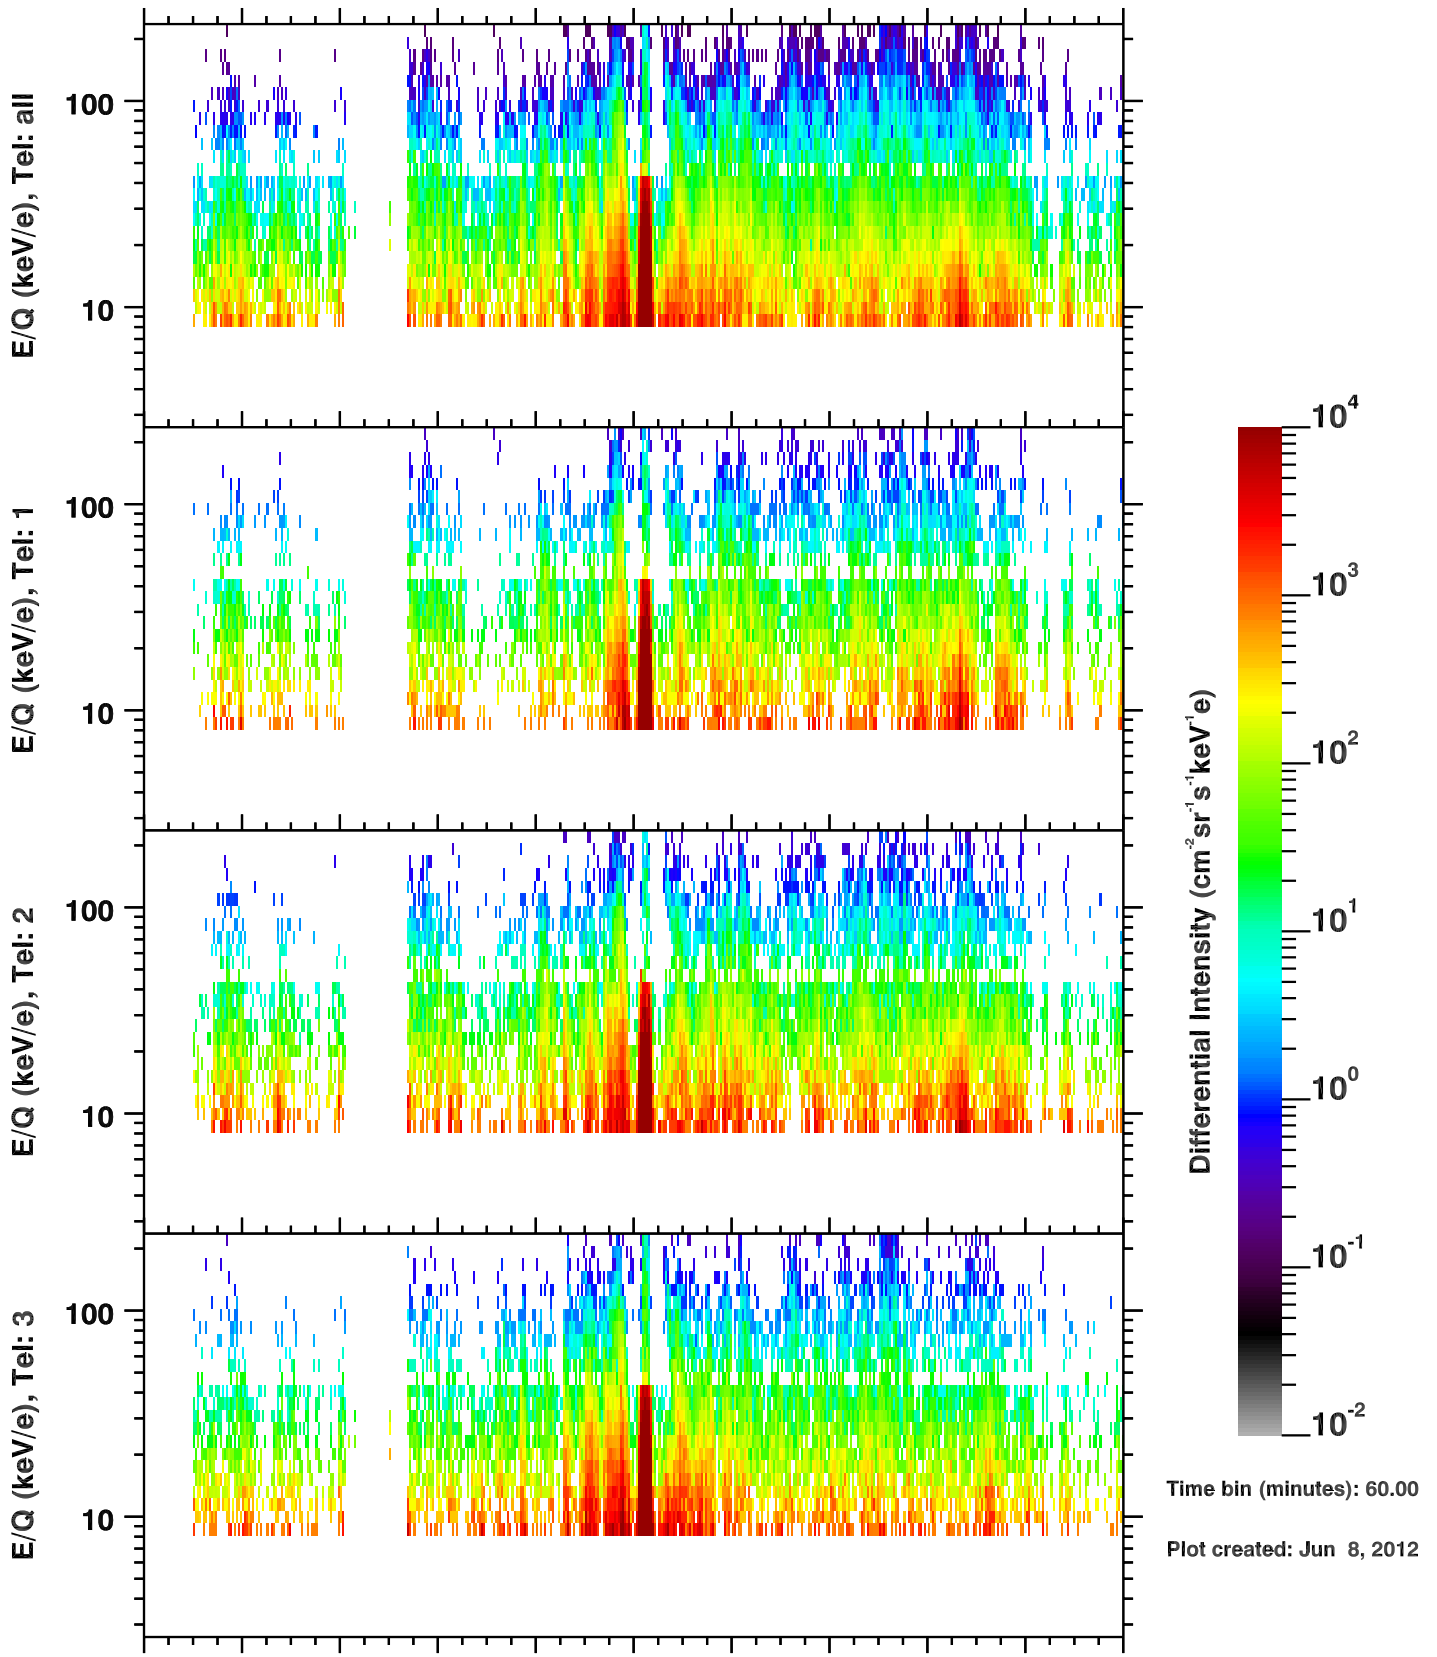

Cassini/CHEMS | W+ Flux

Time bin (minutes): 60.00

Plot created: Jun 8, 2012

	350	352	354	356	358	360	362	364	1	3	5
R(Rs)	36.0	38.0	36.8	32.2	23.3	5.2	20.2	30.4	35.7	37.5	36.2
Lat($^{\circ}$)	-1.3	-1.9	-2.4	-2.9	-3.7	-4.7	0.5	-5.1	-8.2	-10.6	-12.8
LT(dec.h)	18.4	18.9	19.3	19.8	20.6	0.6	17.0	17.9	18.4	18.9	19.4