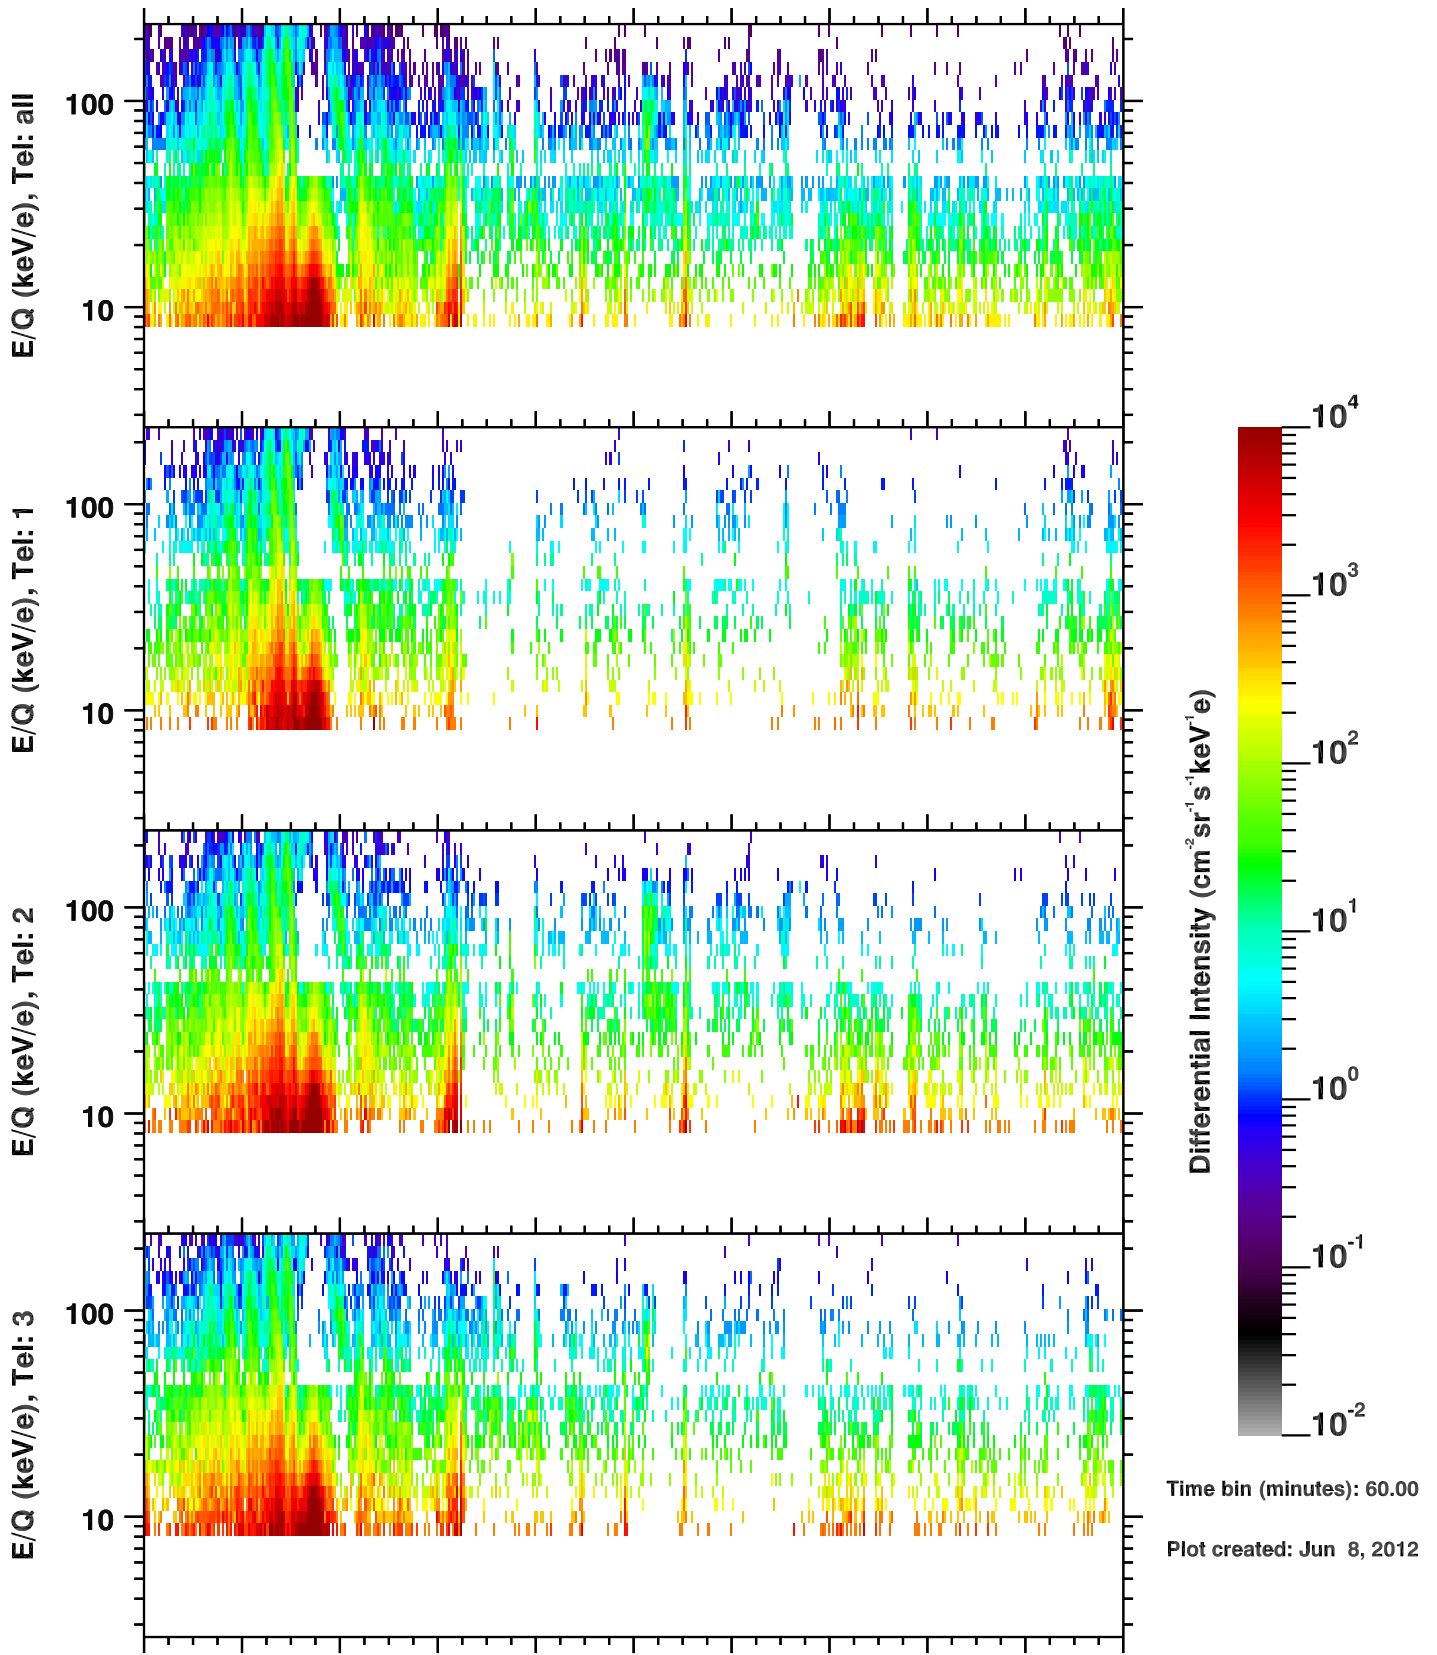

Cassini/CHEMS | W+ Flux

Time bin (minutes): 60.00

Plot created: Jun 8, 2012

	260	262	264	266	268	270	272	274	276	278	280
R(Rs)	30.0	17.0	9.3	25.4	35.4	42.0	46.2	48.4	48.7	47.1	43.6
Lat($^{\circ}$)	3.2	-1.4	10.2	11.8	11.0	10.2	9.4	8.7	8.0	7.1	6.1
LT(dec.h)	20.8	22.2	13.5	16.6	17.4	17.9	18.3	18.7	19.0	19.3	19.7