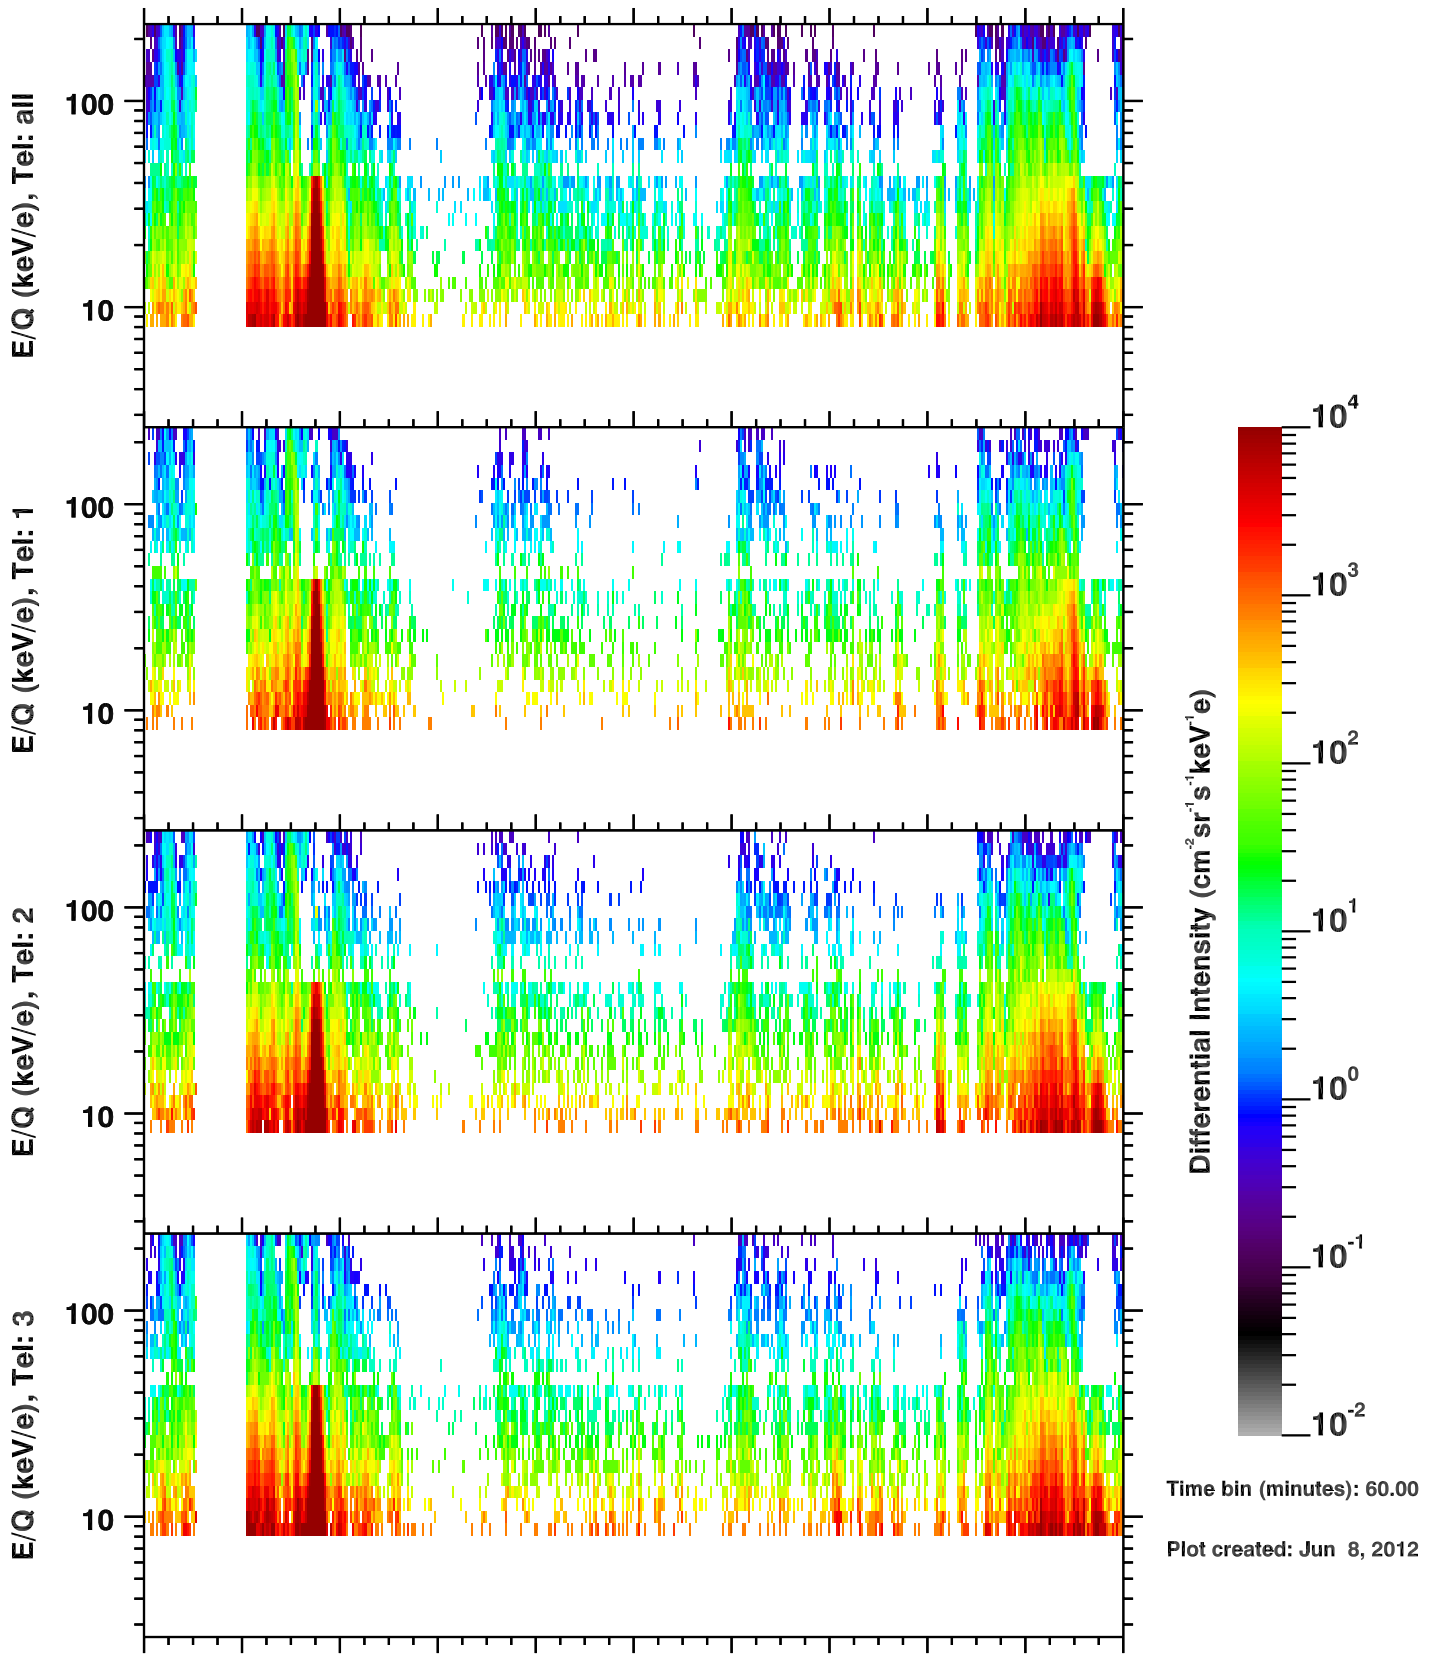

# Cassini/CHEMS | W+ Flux

Time bin (minutes): 60.00

Plot created: Jun 8, 2012

	220	222	224	226	228	230	232	234	236	238	240
R(Rs)	28.8	17.9	8.7	24.6	32.8	36.8	37.5	35.1	29.0	17.3	9.0
Lat( $^{\circ}$ )	8.1	-1.8	21.0	17.1	14.2	12.0	9.9	7.6	4.5	-1.3	10.1
LT(dec.h)	21.0	22.1	15.4	18.2	19.0	19.5	19.9	20.4	21.0	22.2	13.4