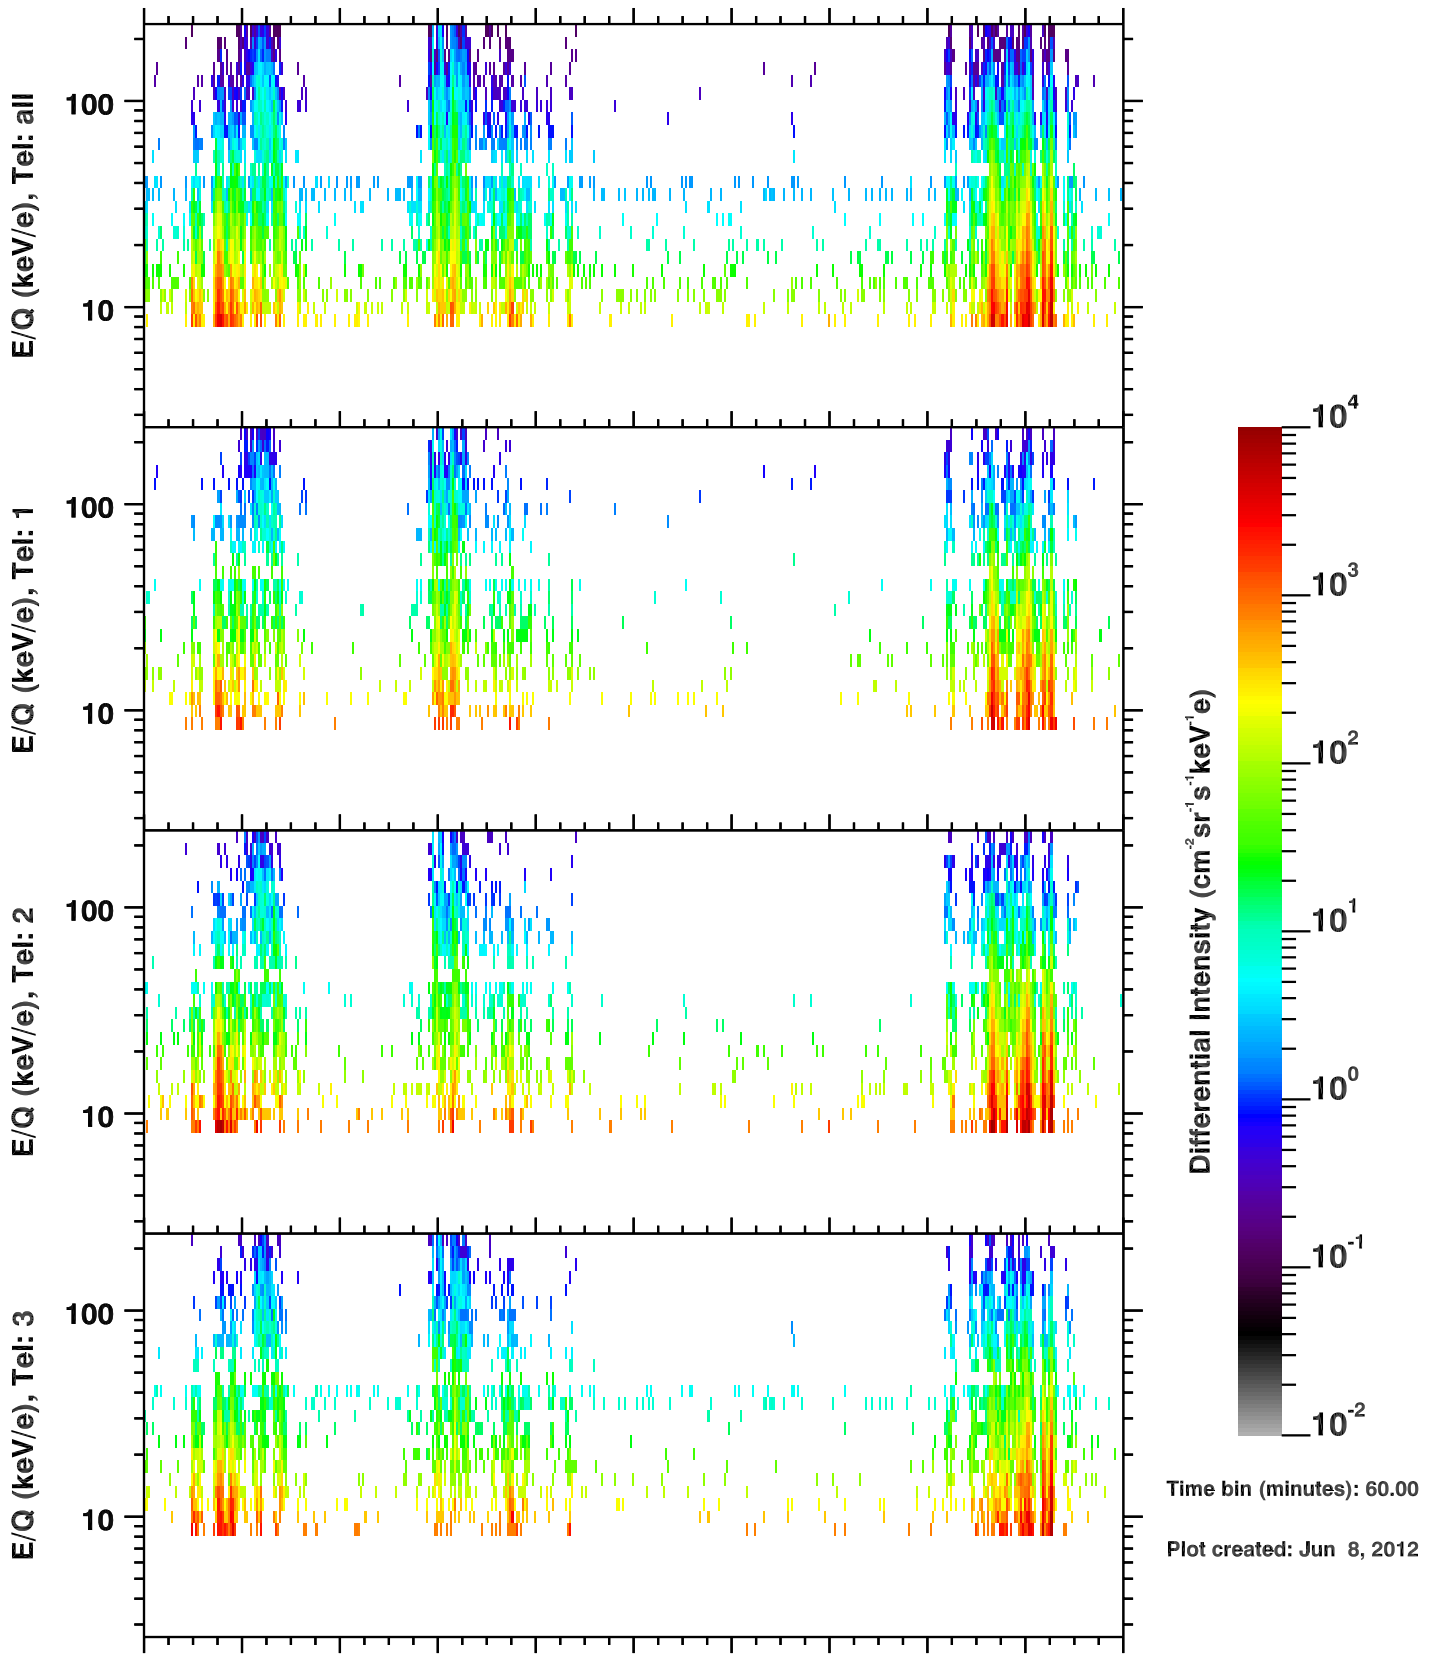

Cassini/CHEMS | W+ Flux

Time bin (minutes): 60.00

Plot created: Jun 8, 2012

	140	142	144	146	148	150	152	154	156	158	160
R(Rs)	24.0	20.5	13.9	13.6	20.2	25.4	28.0	28.1	25.5	20.2	10.8
Lat($^{\circ}$)	29.1	-1.6	-48.9	-10.9	40.9	58.0	55.2	42.7	24.6	-2.4	-53.2
LT(dec.h)	20.8	22.0	0.9	9.5	12.1	15.0	17.9	19.7	20.9	22.0	2.3