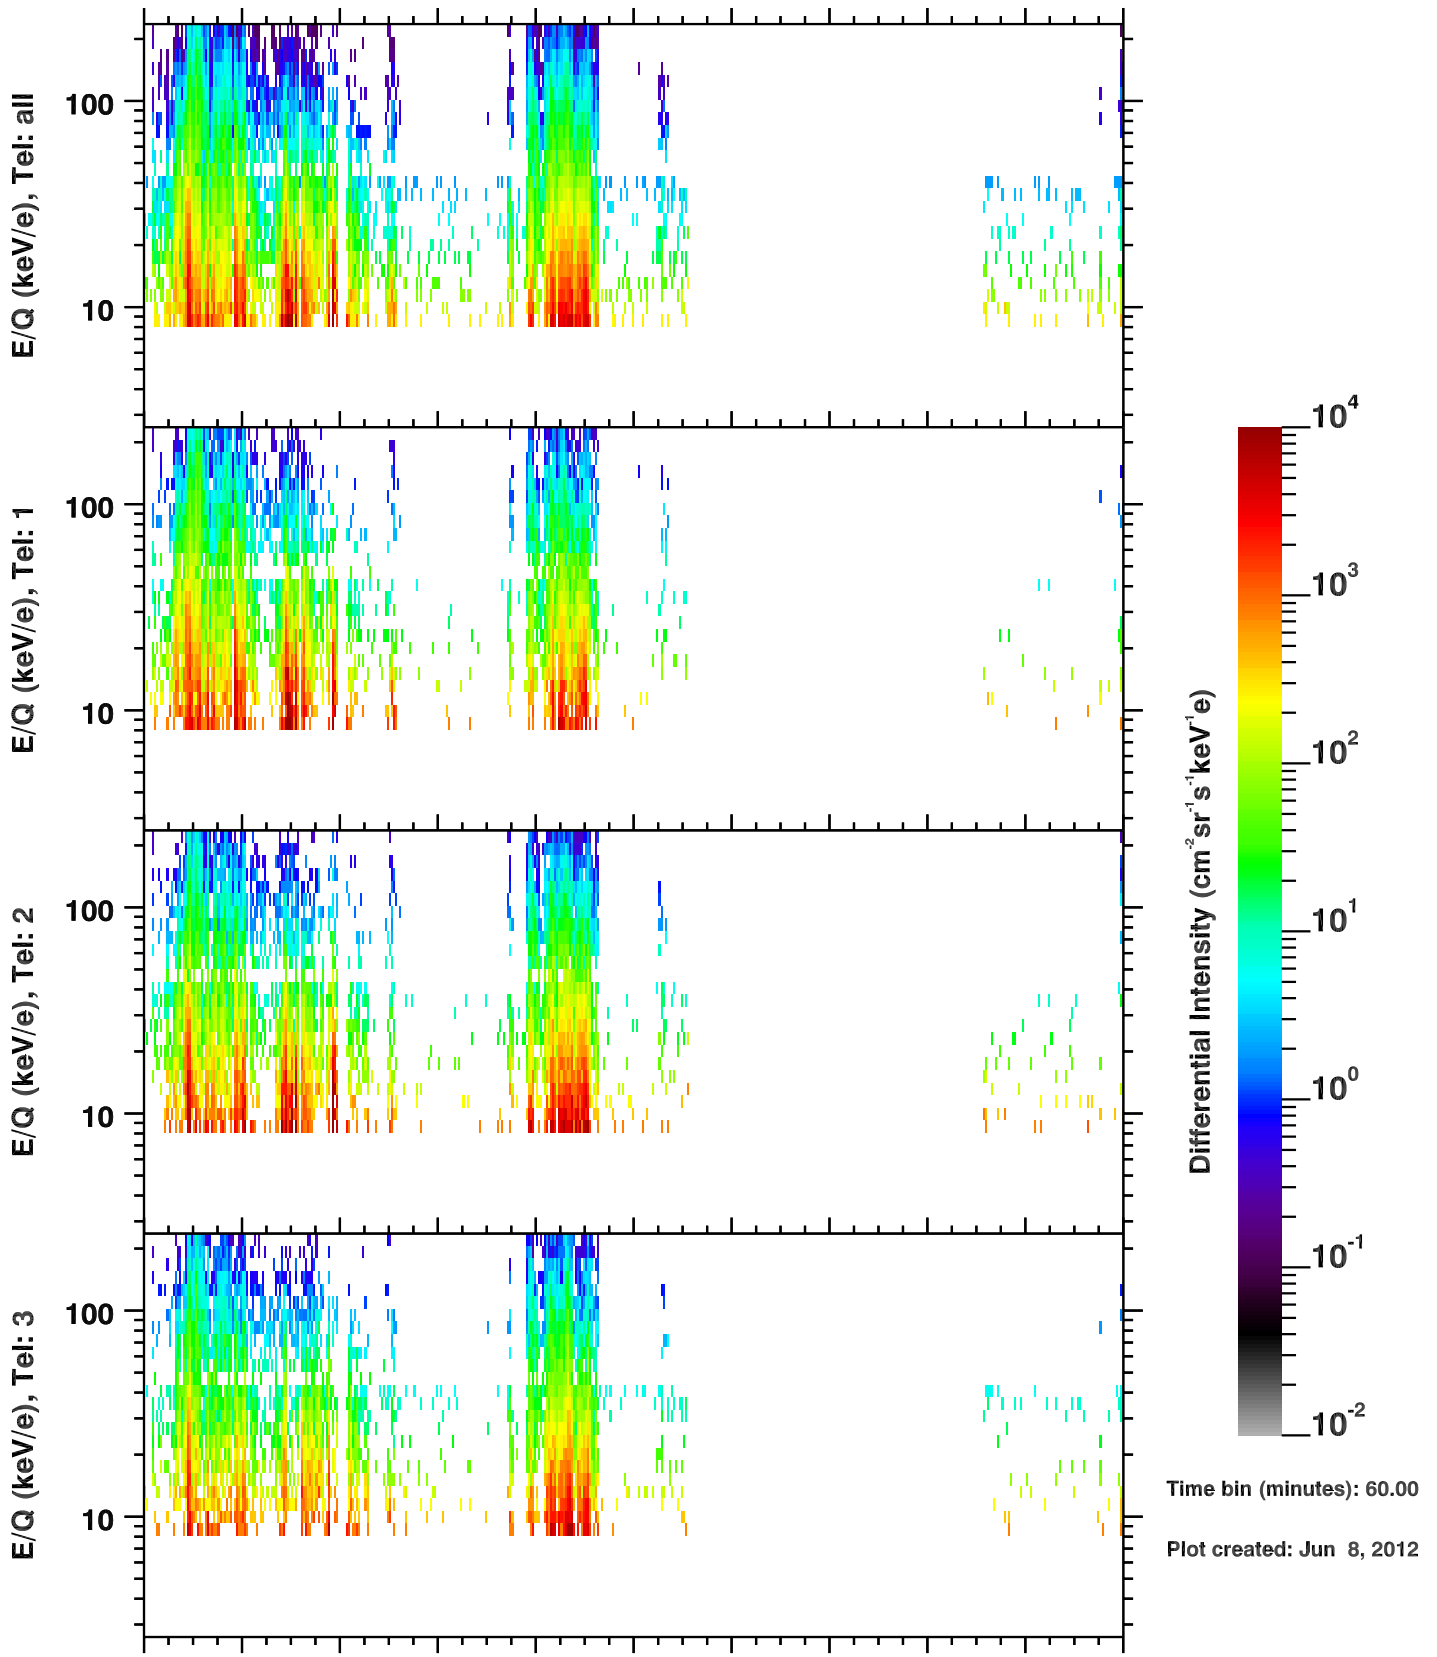

Cassini/CHEMS | W+ Flux

Time bin (minutes): 60.00

Plot created: Jun 8, 2012

	60	62	64	66	68	70	72	74	76	78	80
R(Rs)	17.3	19.6	19.6	17.3	14.2	14.3	17.4	19.6	19.6	17.2	14.1
Lat($^{\circ}$)	-47.3	-5.4	32.7	64.7	24.4	-51.7	-46.4	-4.8	33.1	64.8	23.7
LT(dec.h)	8.2	10.0	11.3	15.3	21.3	0.5	8.2	10.0	11.3	15.4	21.3