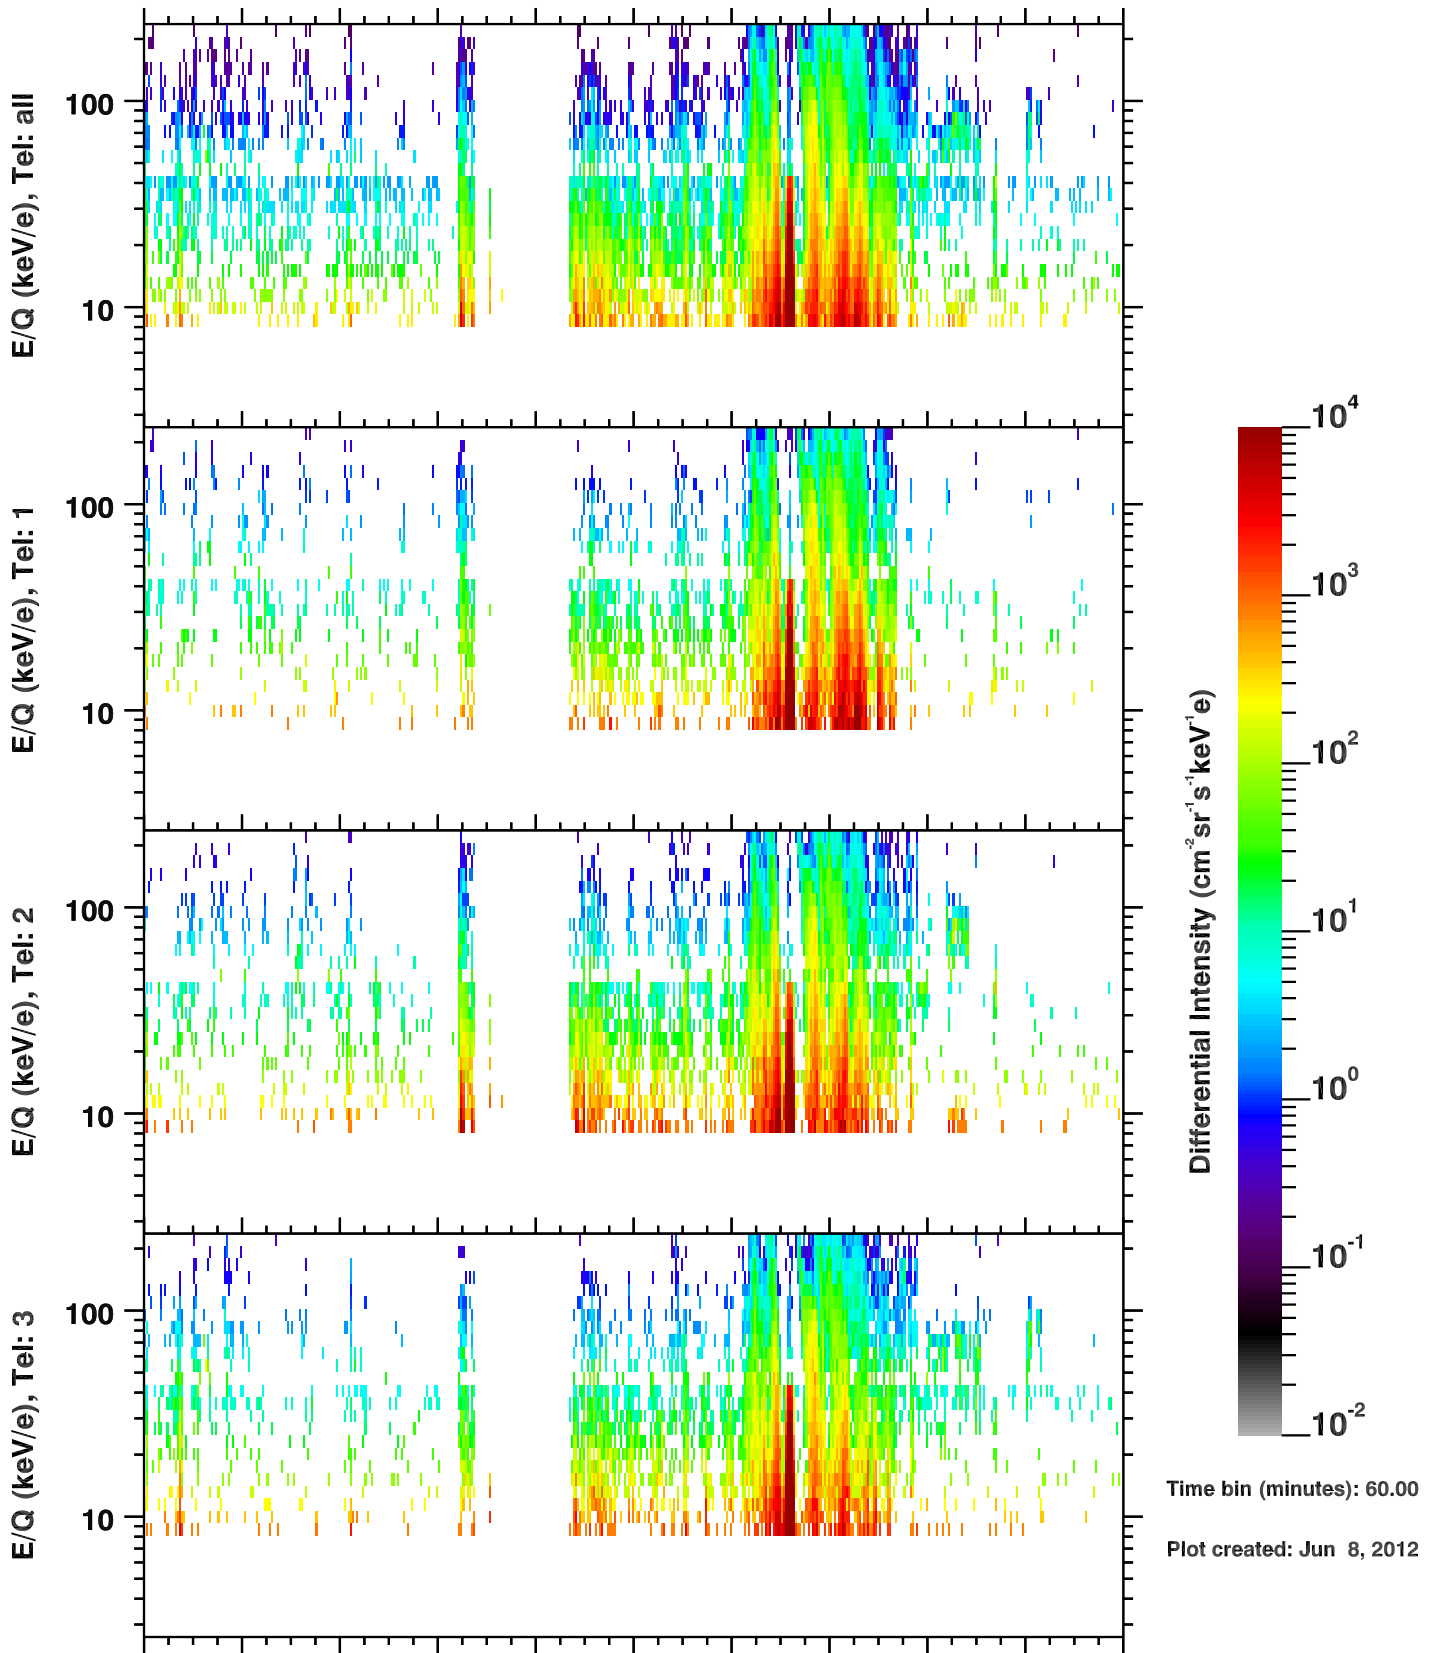

Cassini/CHEMS | W+ Flux

Time bin (minutes): 60.00

Plot created: Jun 8, 2012

	340	342	344	346	348	350	352	354	356	358	360
R(Rs)	25.7	33.3	36.9	37.3	34.5	27.9	15.6	11.7	25.6	32.8	36.1
Lat($^{\circ}$)	3.7	8.4	11.6	14.3	17.0	20.2	25.0	-9.0	6.4	14.0	19.2
LT(dec.h)	12.0	12.6	13.1	13.5	14.0	14.7	16.2	10.2	12.0	12.6	13.2