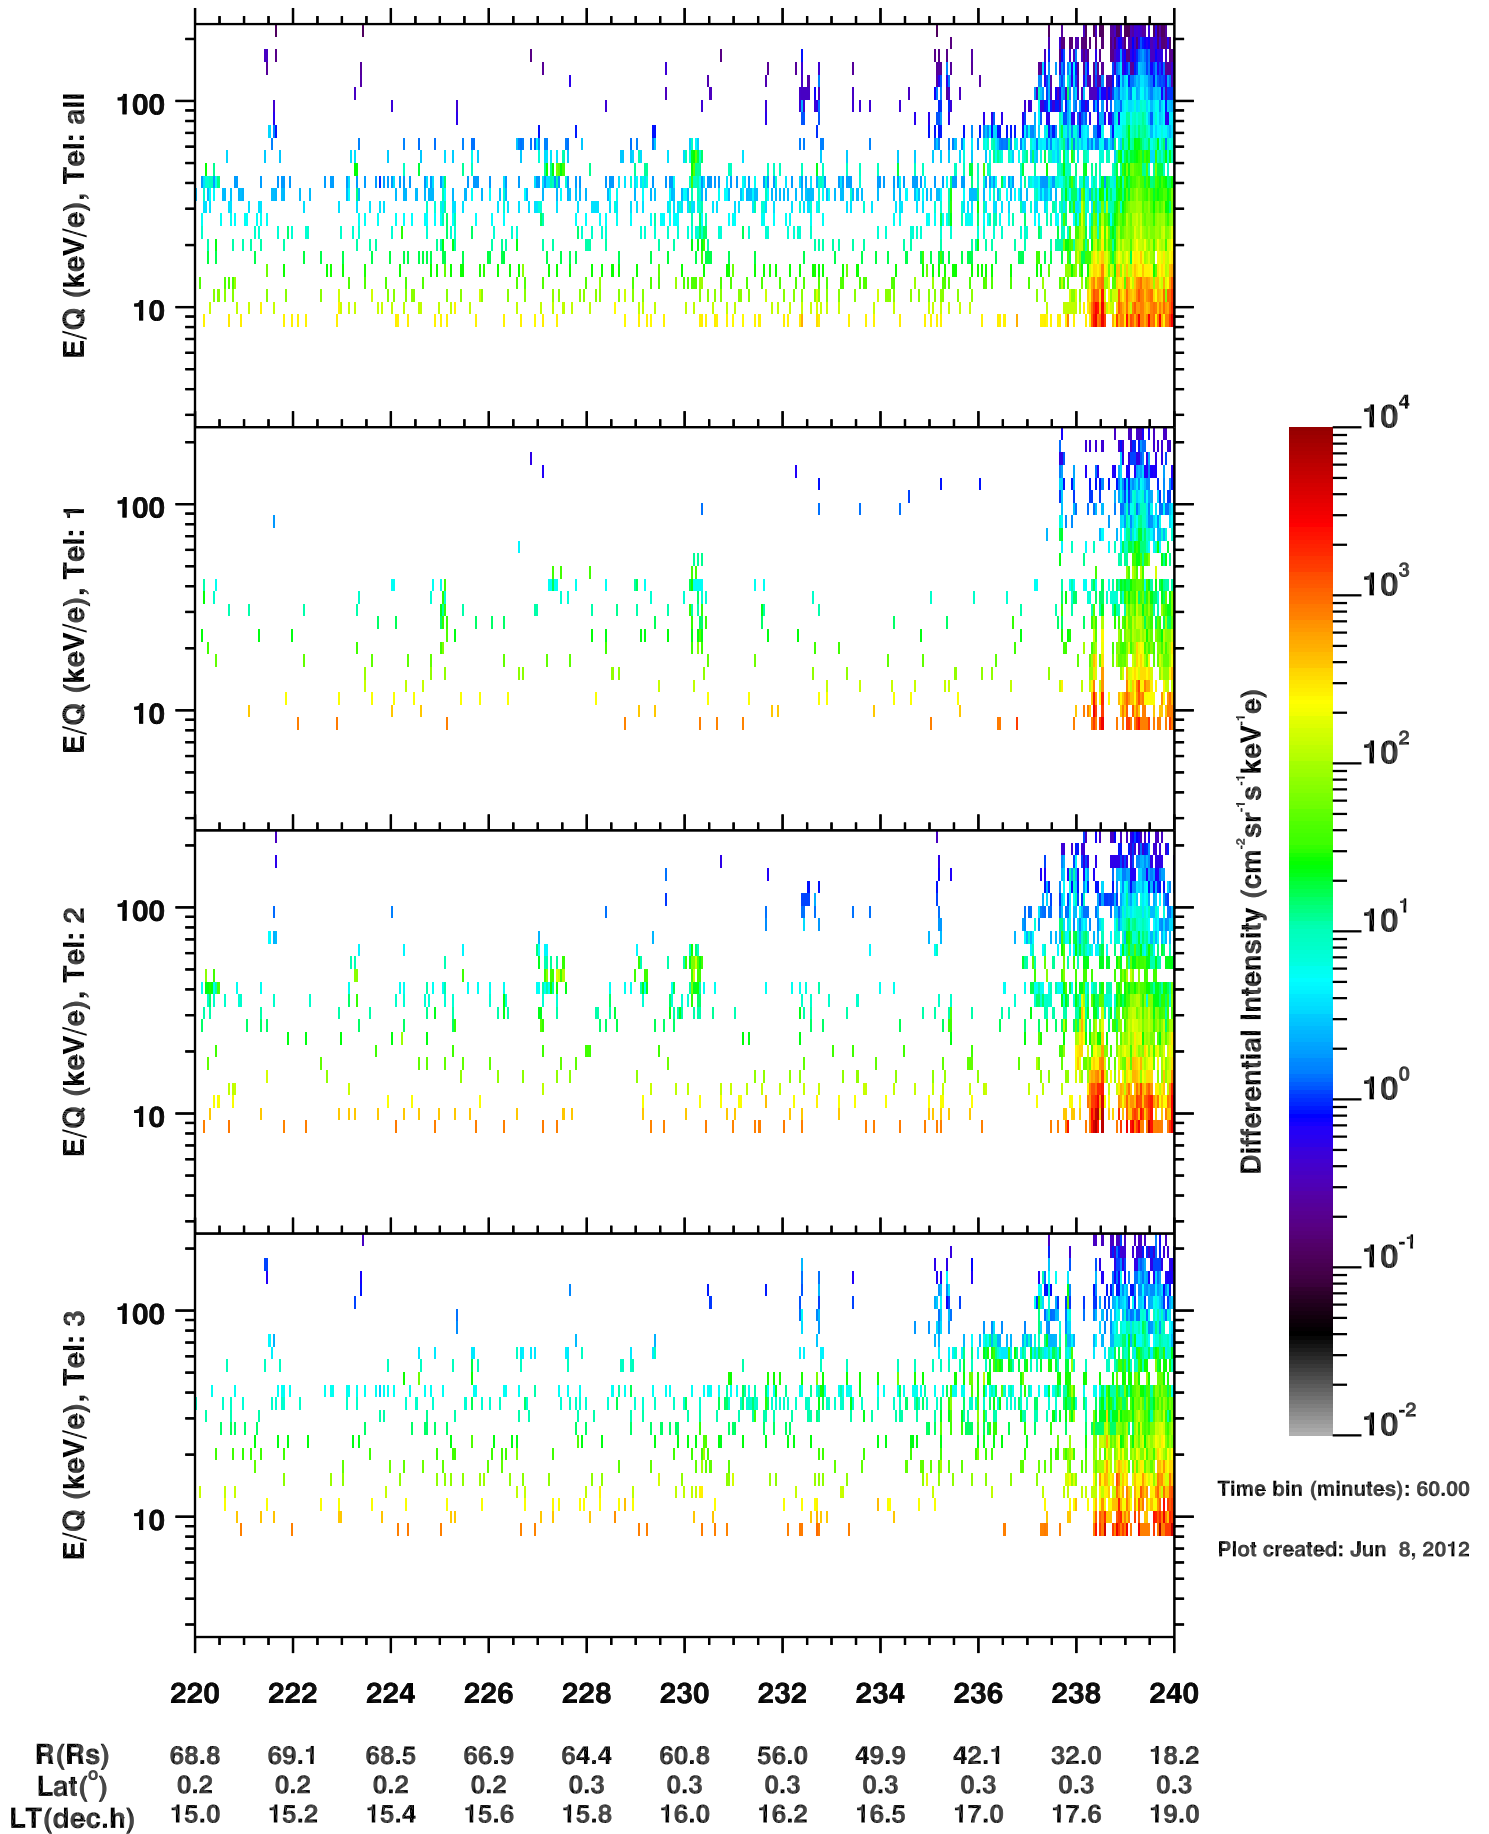

# Cassini/CHEMS | W+ Flux

Time bin (minutes): 60.00

Plot created: Jun 8, 2012