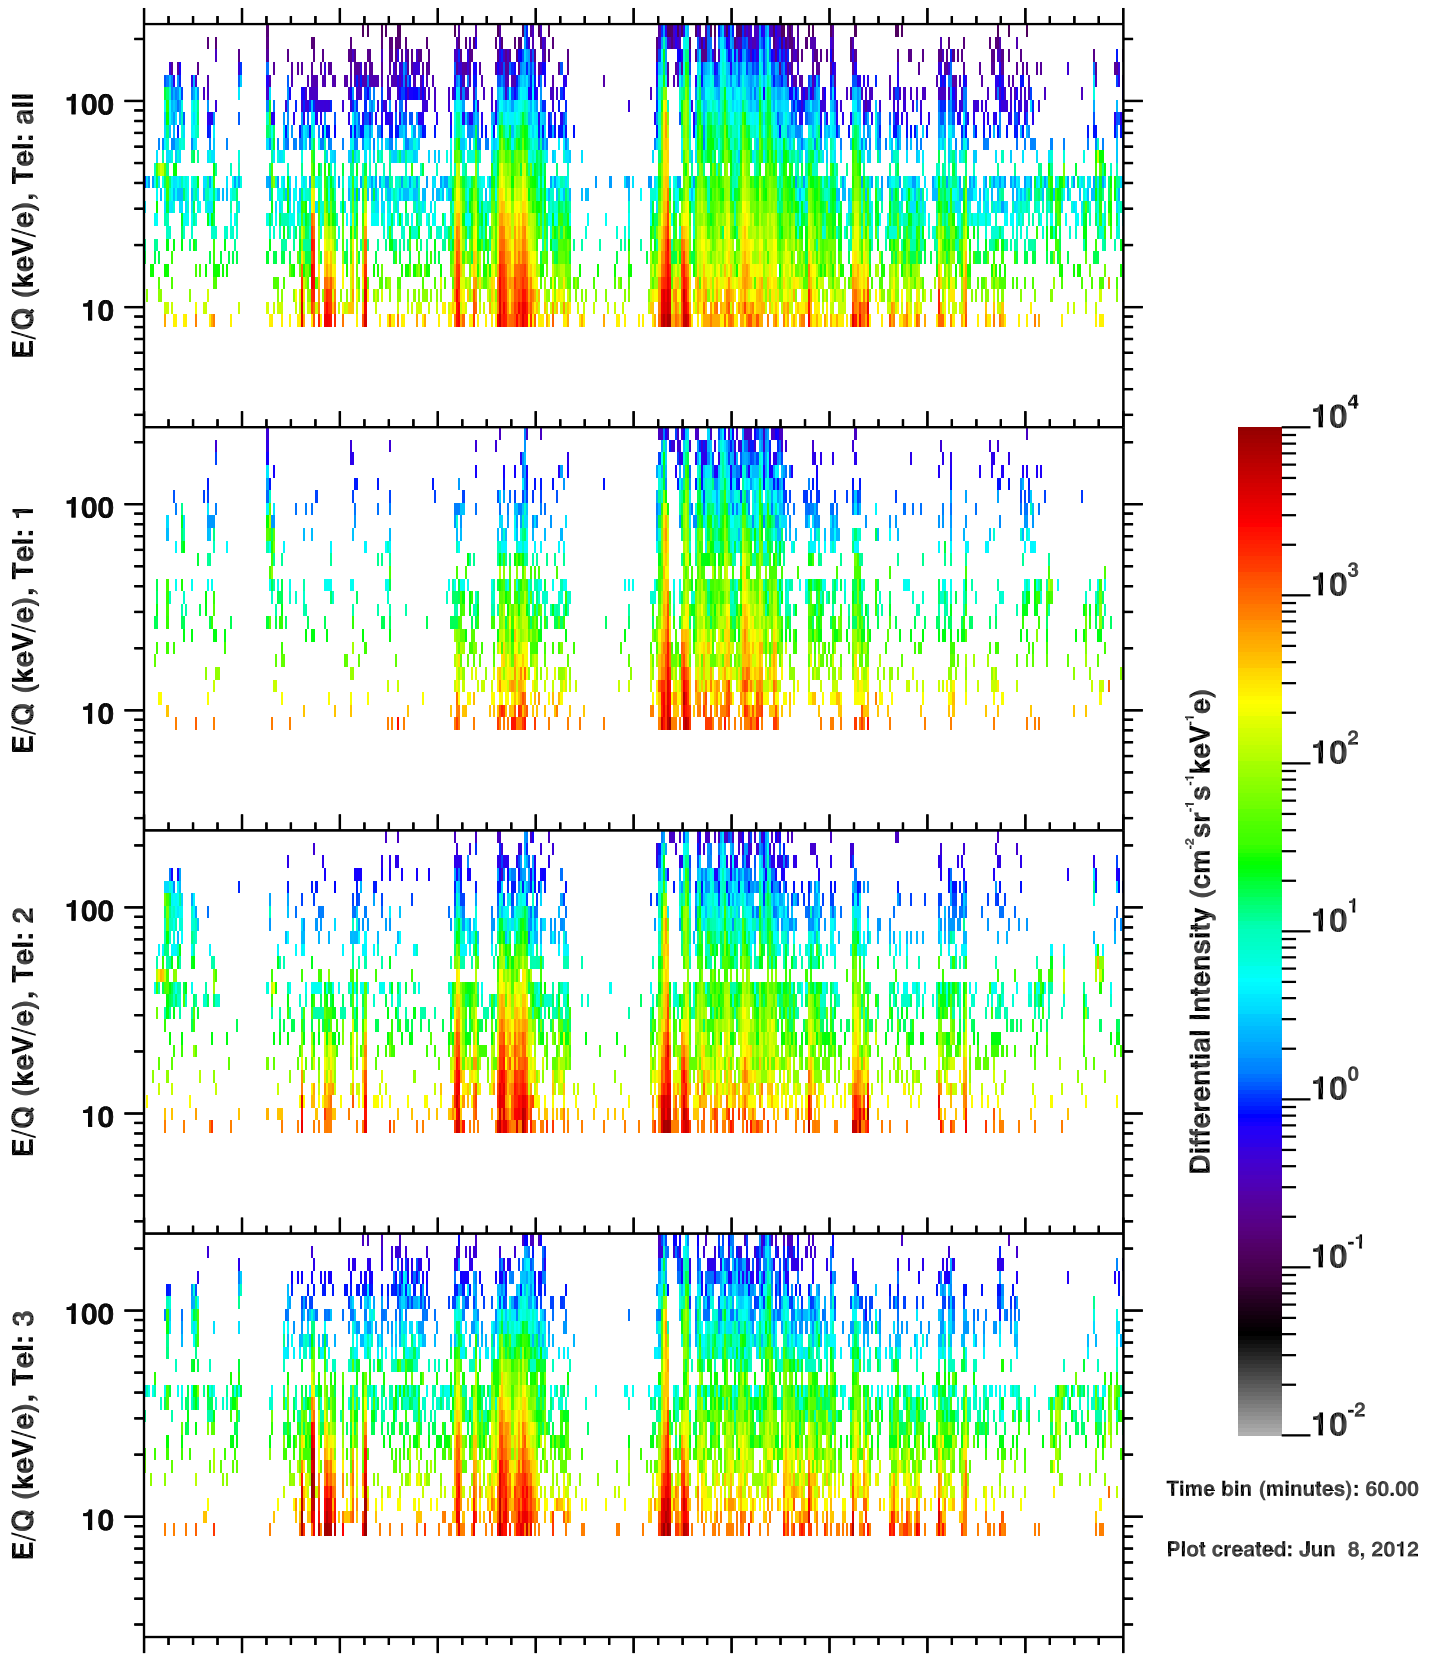

Cassini/CHEMS | W+ Flux

Time bin (minutes): 60.00

Plot created: Jun 8, 2012

	120	122	124	126	128	130	132	134	136	138	140
R(Rs)	32.7	35.9	35.9	32.6	25.5	12.5	13.4	26.4	33.6	36.9	37.0
Lat($^{\circ}$)	15.7	21.2	25.8	30.4	35.4	38.5	-11.2	5.2	10.3	13.7	16.7
LT(dec.h)	15.0	15.6	16.1	16.7	17.7	20.5	12.7	14.3	14.9	15.4	15.9