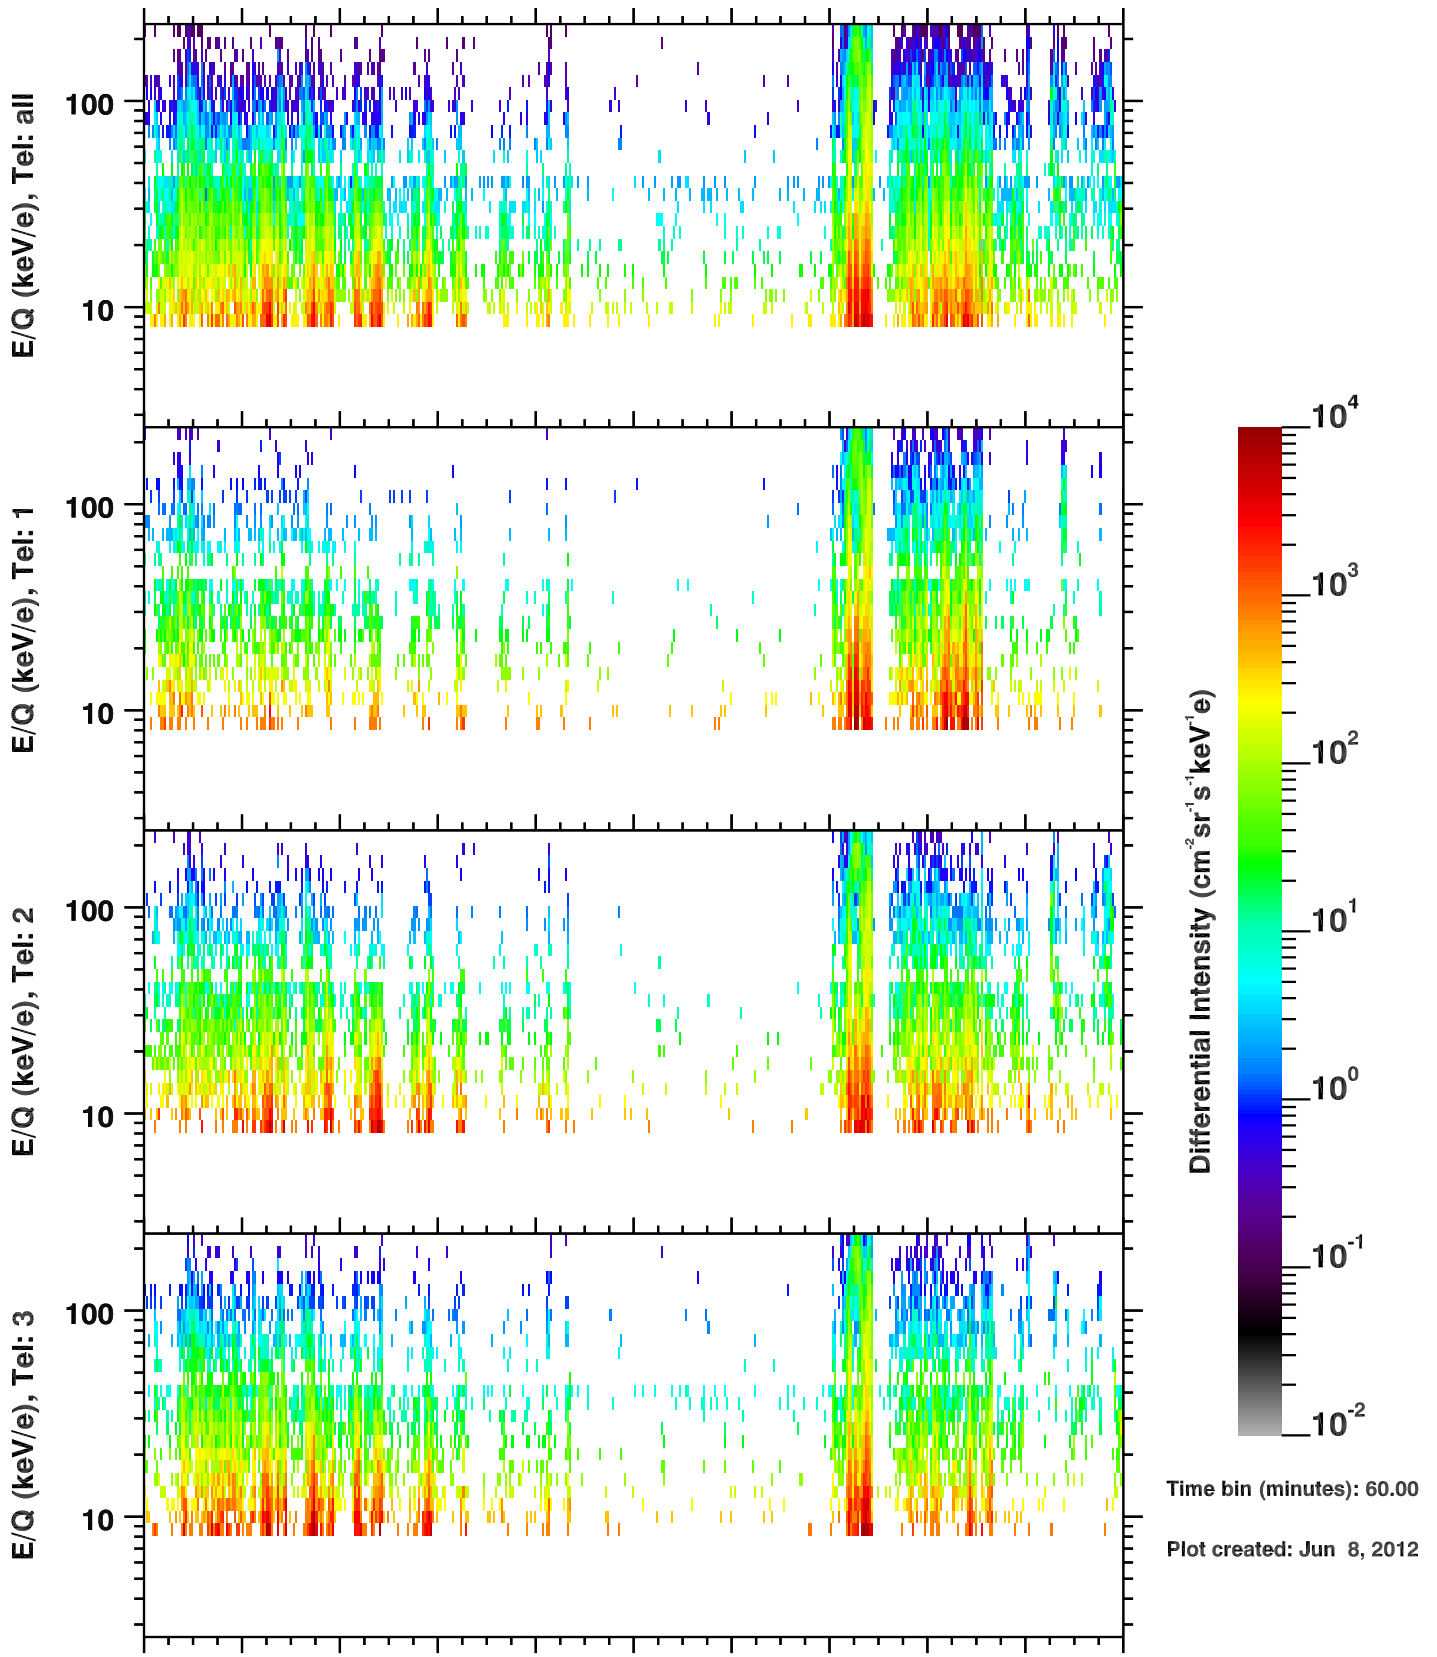

# Cassini/CHEMS | W+ Flux

Time bin (minutes): 60.00

Plot created: Jun 8, 2012

	100	102	104	106	108	110	112	114	116	118	120
R(Rs)	14.2	25.0	31.6	34.5	34.3	30.9	23.8	11.0	13.6	25.8	32.7
Lat( $^{\circ}$ )	-19.3	9.9	21.1	28.7	35.1	41.0	46.1	35.5	-15.4	7.7	15.7
LT(dec.h)	12.7	14.3	15.1	15.8	16.5	17.3	18.8	22.9	12.7	14.3	15.0