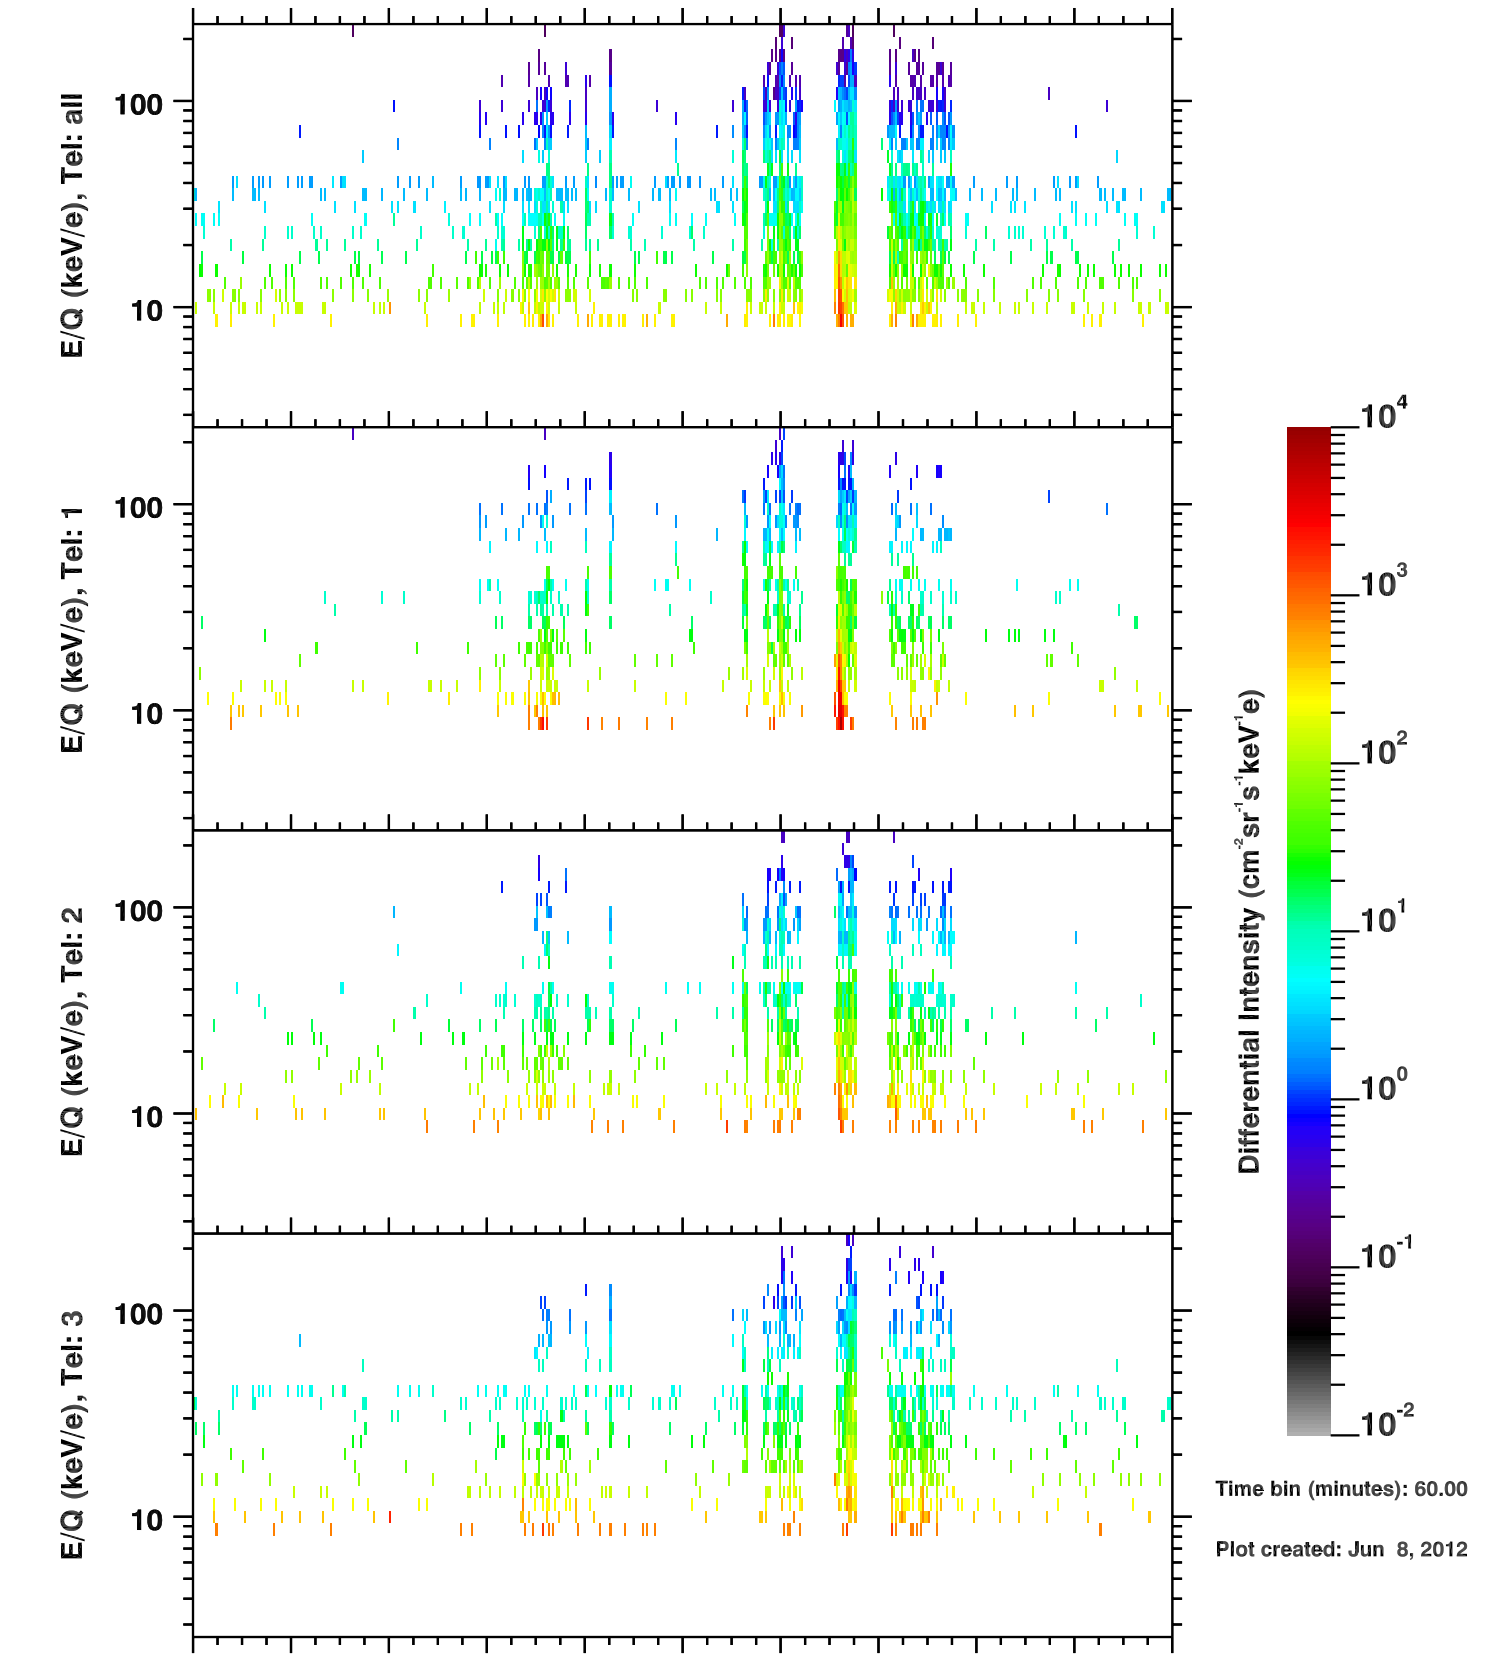

Cassini/CHEMS | W+ Flux

Time bin (minutes): 60.00

Plot created: Jun 8, 2012

	40	42	44	46	48	50	52	54	56	58	60
R(Rs)	28.0	28.4	27.0	23.8	19.3	15.8	17.2	22.3	26.6	28.4	27.5
Lat($^{\circ}$)	57.0	57.0	44.4	22.3	-11.7	-56.3	-26.4	14.2	37.0	51.8	58.6
LT(dec.h)	18.5	21.3	23.5	0.9	2.4	6.2	12.7	14.4	15.7	17.2	19.6